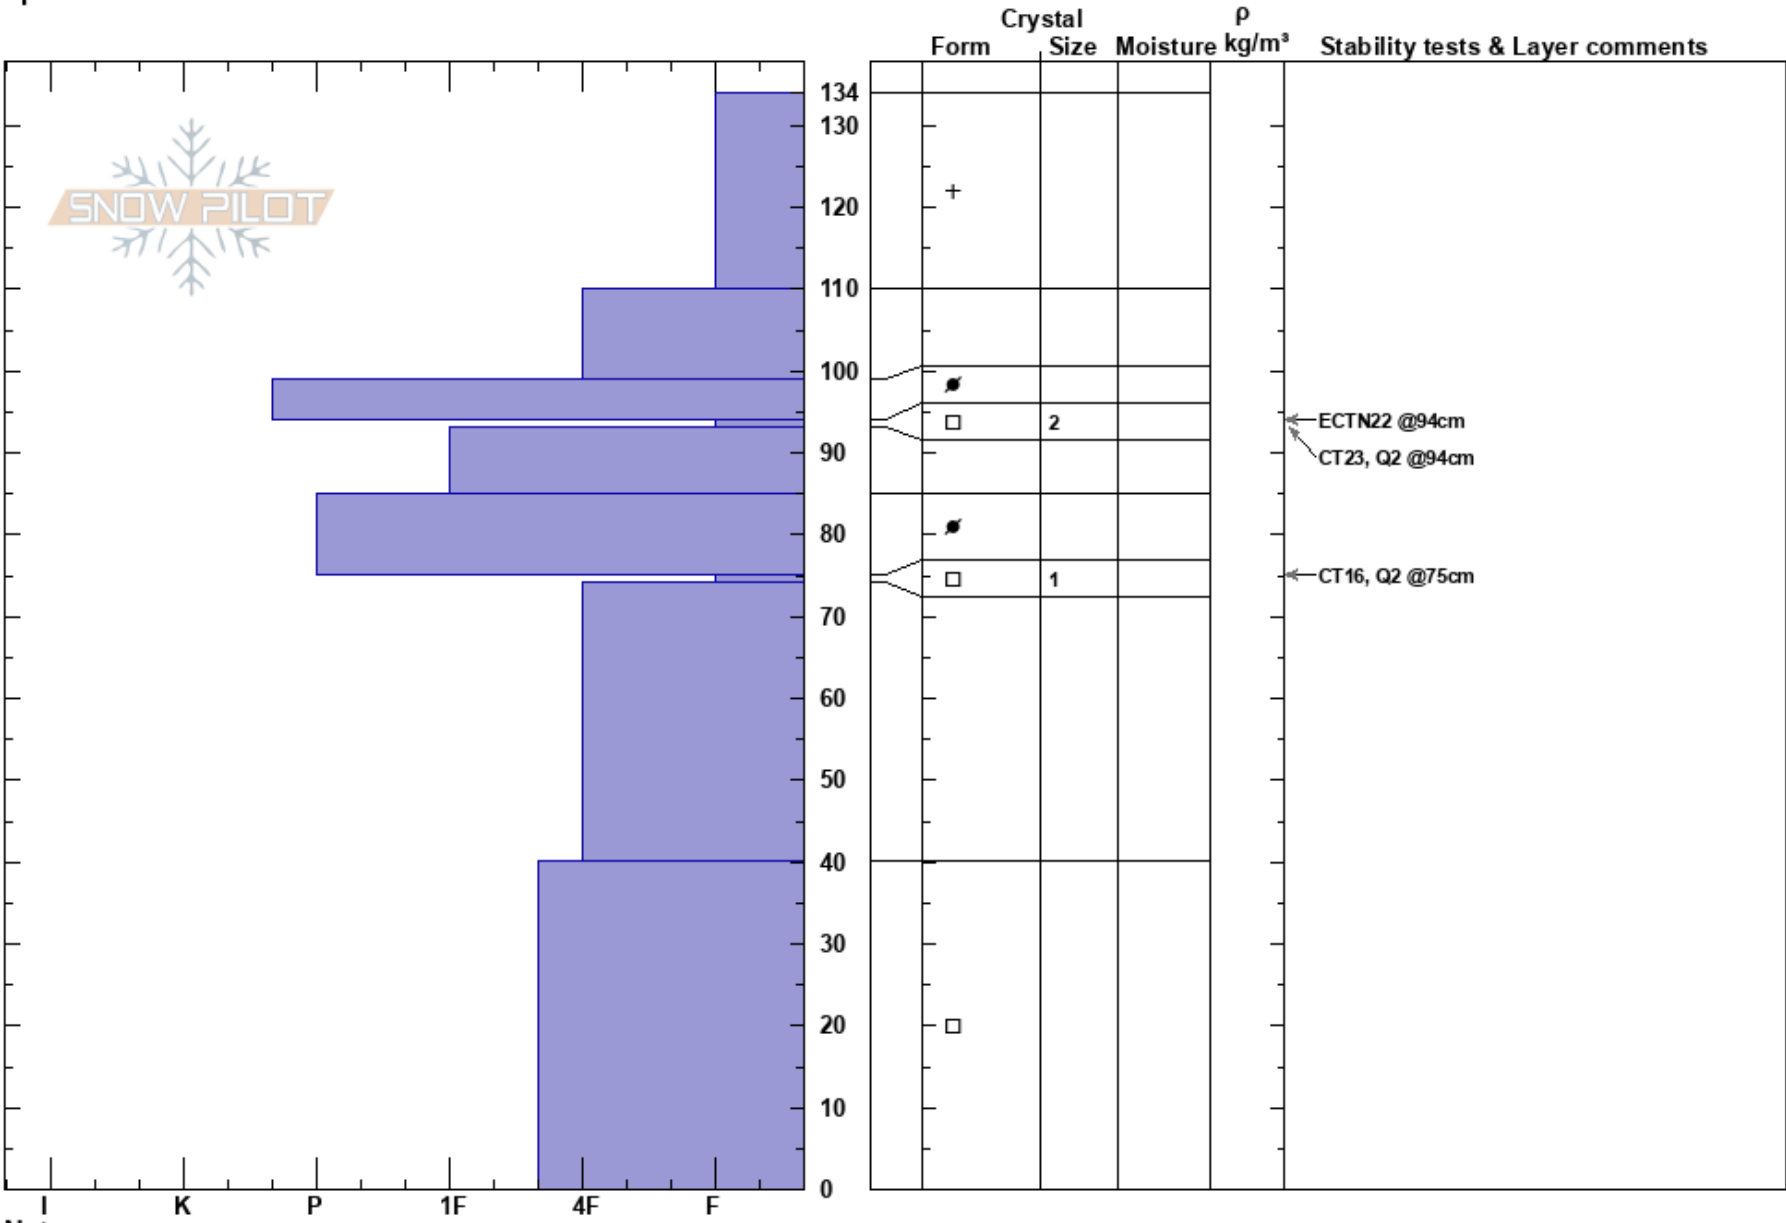

Park City Ridgeline
 Wasatch Range
 UT
 Elevation: 9467 ft
 Aspect: 290°
 Specifics:

Andrew Paradis
 12/17/2022 - 11:00am
 Co-ord: 12T 448426E 4504818N
 Slope Angle: 30°
 Wind Loading: previous

Stability:
 Air Temperature:
 Sky Cover: CLR
 Precipitation: NO
 Wind: SW Calm

HS: 134
 PS: 40 94-93cm: Problematic layer

Notes: