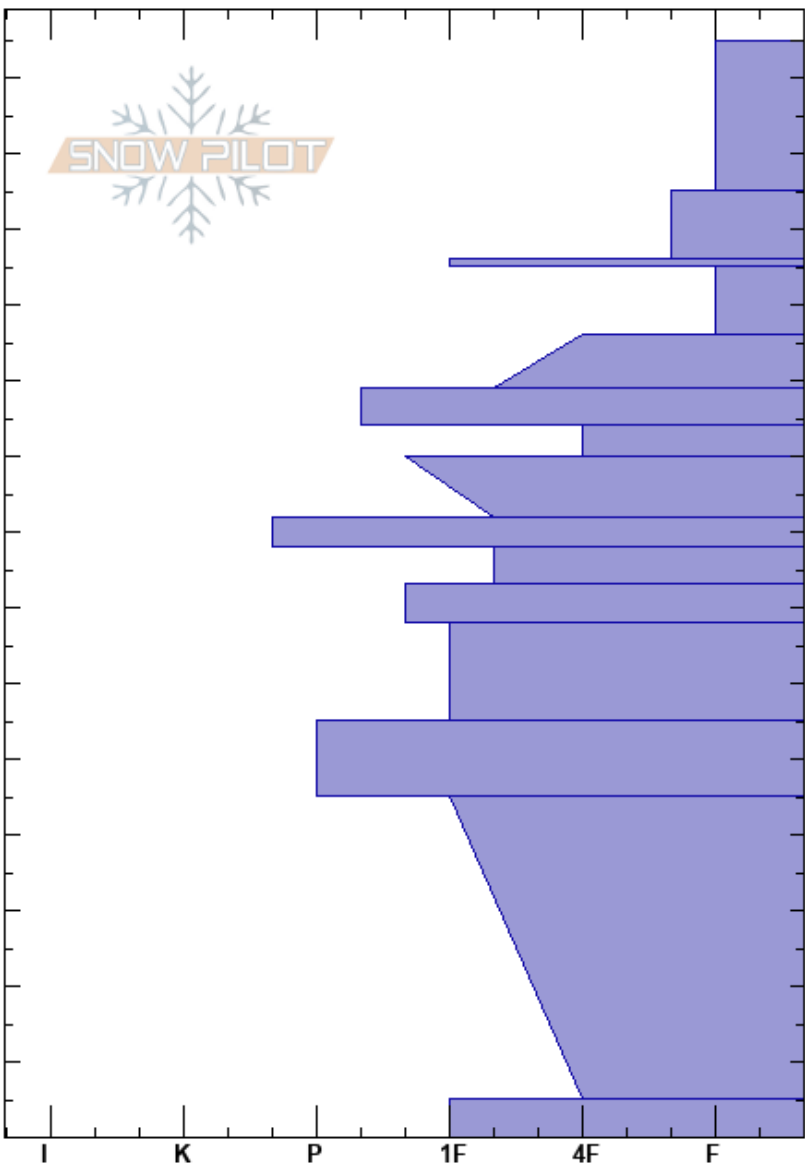

Jack Creek Amp
 Madison Range-N
 MT
 Elevation: 9680 ft
 Aspect: 5°
 Specifics:

Sam Keesler
 12/16/2022 - 12:00pm
 Co-ord: 45.28500N, -111.44071W
 Slope Angle:
 Wind Loading:

Stability:
 Air Temperature:
 Sky Cover: FEW
 Precipitation: NO
 Wind: NW Light Breeze

HS: 145
 Layer Notes:
 94-90cm: Problematic layer

Crystal Form	Crystal Size	Moisture	ρ kg/m ³	Stability tests & Layer comments
/				
/				
•				
□				
□	0.5			← CT17, Q2 @101cm RP
☐				← ECTN15 @101cm
□	0.5			← CT22, Q3 @92cm BRK
☐				
⊙				
☐				
☐				← CT29, Q3 @75cm BRK
•	1			
☐				
☐	1-2			
⊙				

Notes: other side of pit was 2m. Amp is over 3m in the gut