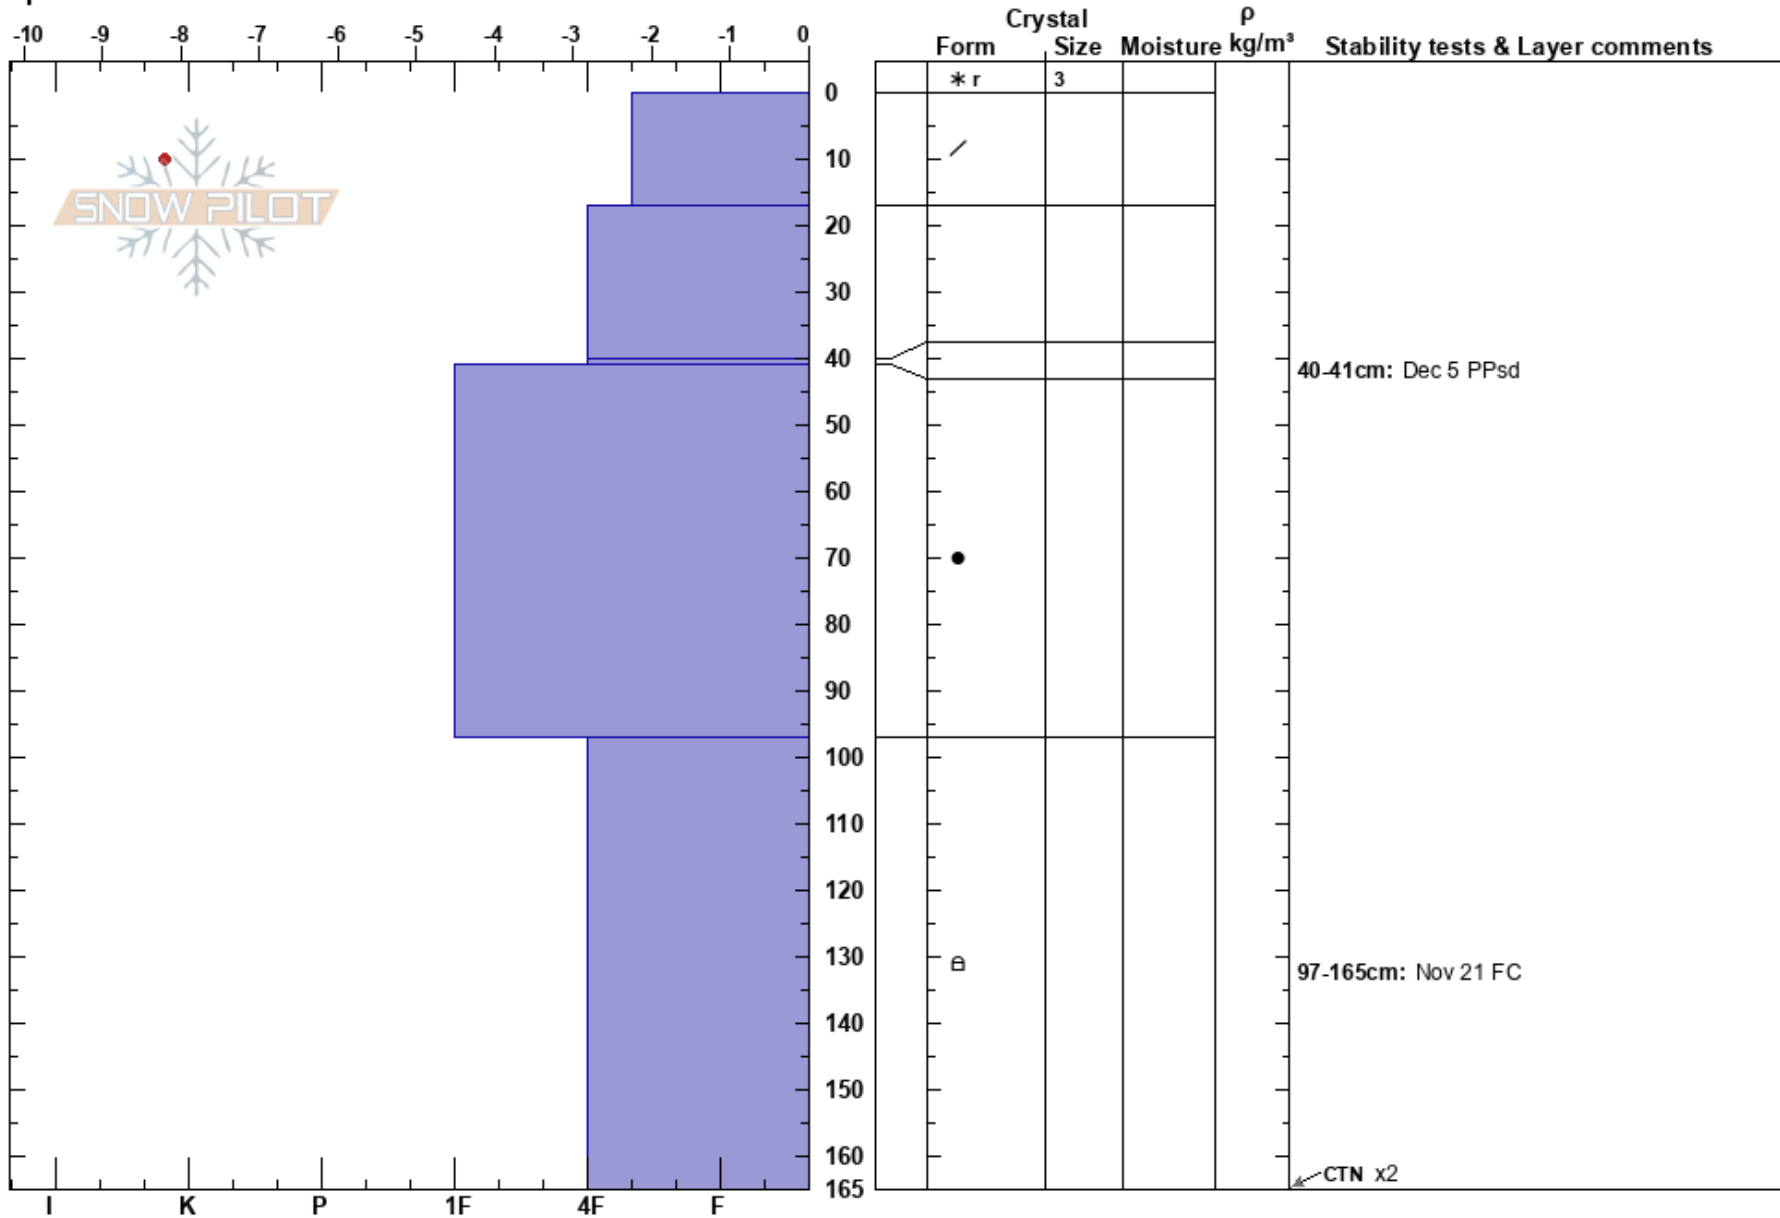

Hitman
 Monashee
 BC
 Elevation: 1804 m
 Aspect: NE
 Specifics:

Mustang Powder
 17/12/2022 - 11:51
 Co-ord:
 Slope Angle: 35°
 Wind Loading:

Stability:
 Air Temperature:
 Sky Cover: OVC
 Precipitation: S-1
 Wind: Calm

HS: 165
 Layer Notes:
 40-41cm: Dec 5 PPsd
 97-165cm: Nov 21 FC
 97-165cm: Problematic layer

Notes: Gladed trees