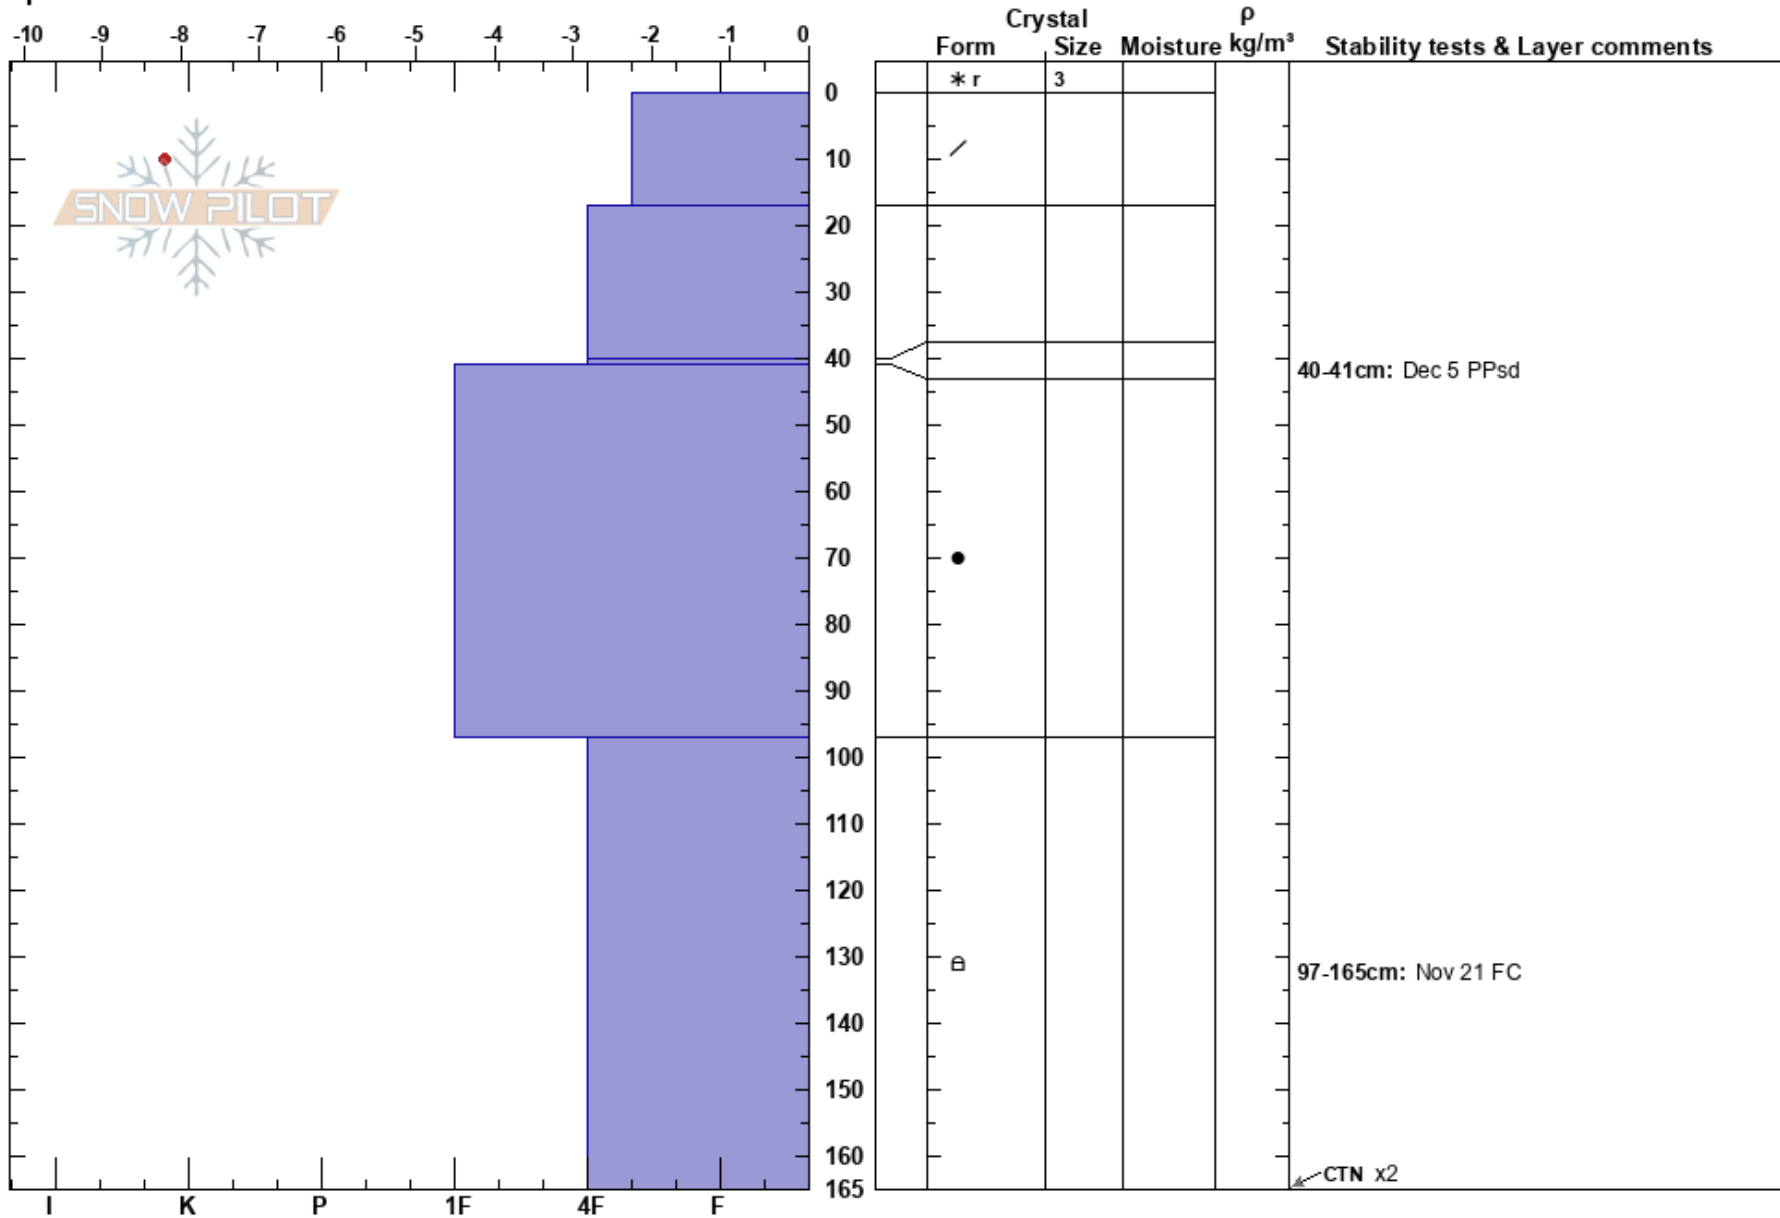

Hitman  
 Monashee  
 BC  
 Elevation: 1804 m  
 Aspect: NE  
 Specifics:

Mustang Powder  
 17/12/2022 - 11:51  
 Co-ord:  
 Slope Angle: 35°  
 Wind Loading:

Stability:  
 Air Temperature:  
 Sky Cover: OVC  
 Precipitation: S-1  
 Wind: Calm

HS: 165  
 Layer Notes:  
 40-41cm: Dec 5 PPsd  
 97-165cm: Nov 21 FC  
 97-165cm: Problematic layer

Notes: Gladed trees