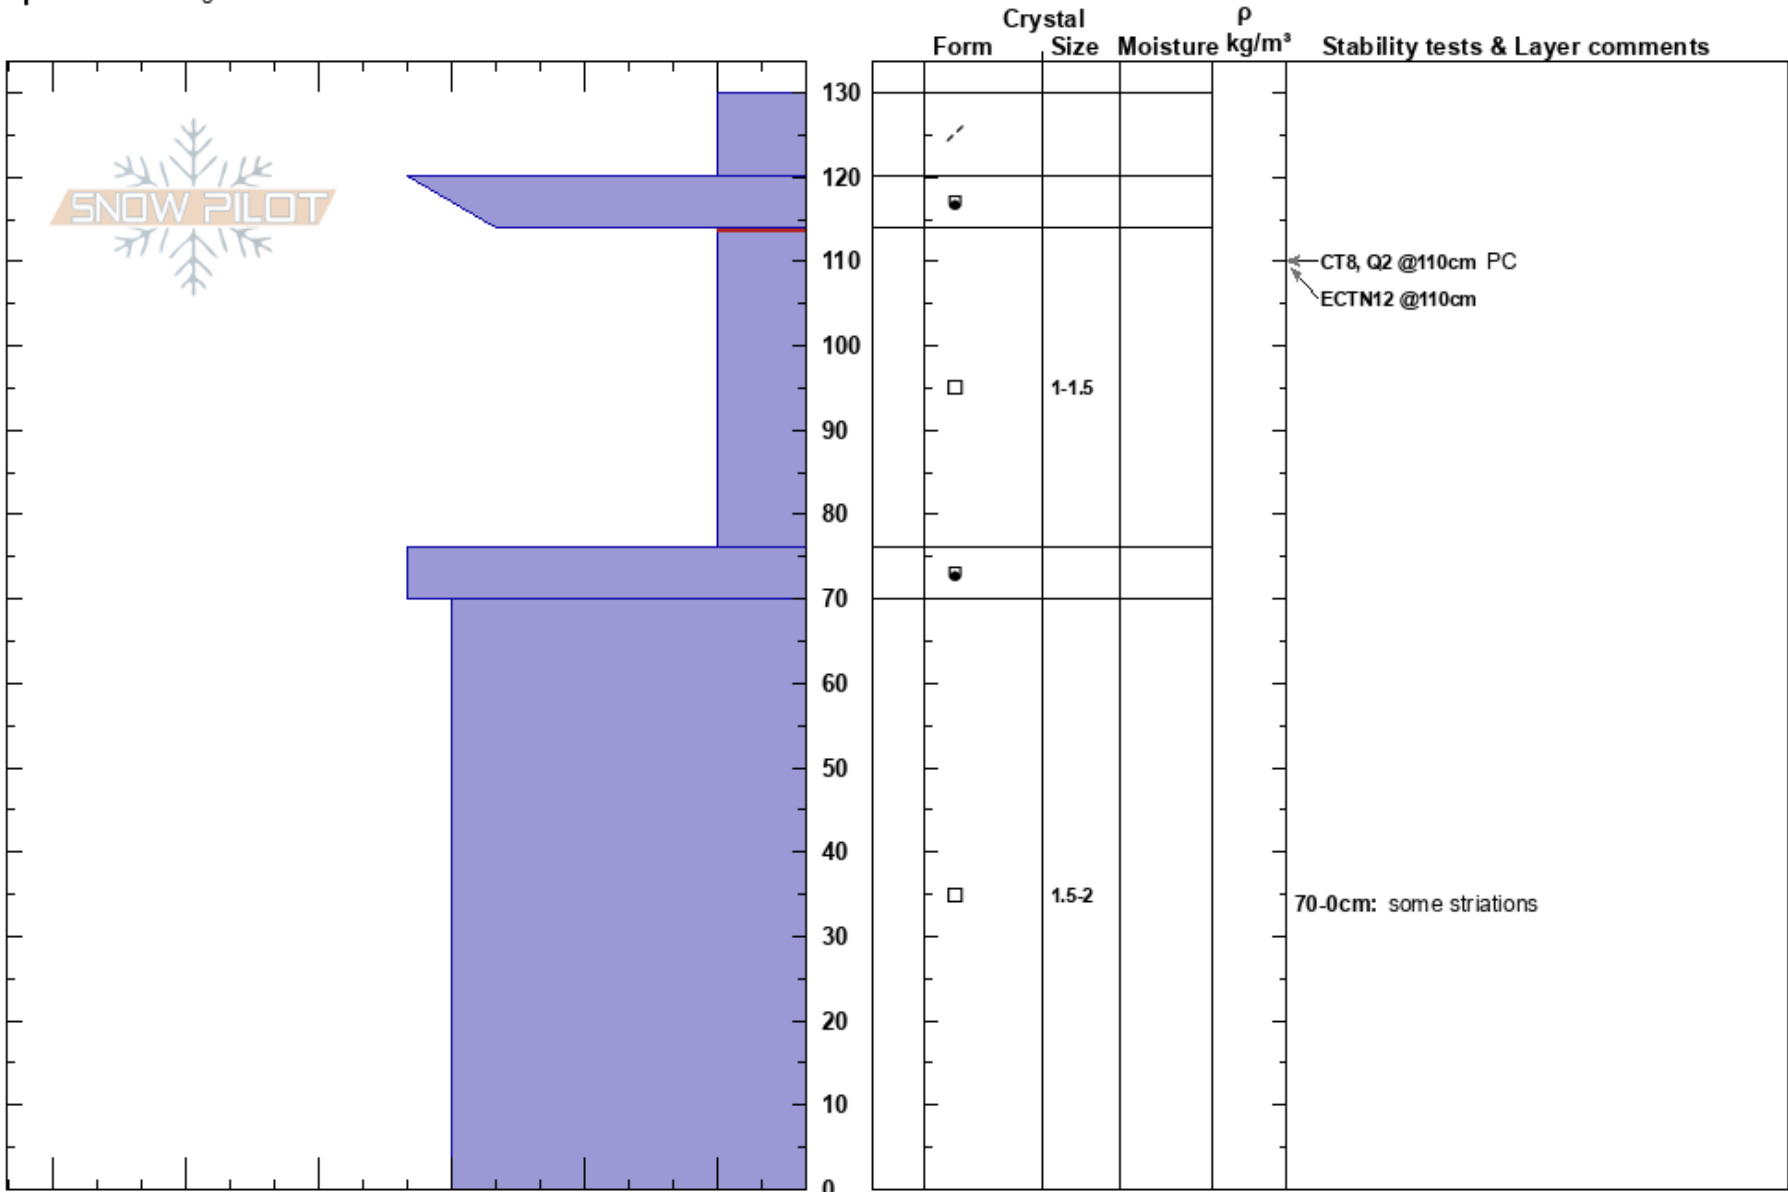

3rd fork  
Madison Range-N  
MT  
Elevation: 9948 ft  
Aspect: 30°  
Specifics: Pit dug in a Ski Area

Sam Keesler  
12/17/2022 - 1:00pm  
Co-ord: 45.28531N, -111.44469W  
Slope Angle:  
Wind Loading: previous

Stability: **HS: 130**  
Air Temperature:  
Sky Cover: FEW  
Precipitation: NO  
Wind: SW Light Breeze

Layer Notes:  
114-76cm: Problematic layer  
70-0cm: some striations

Notes: I K P 1F 4F F