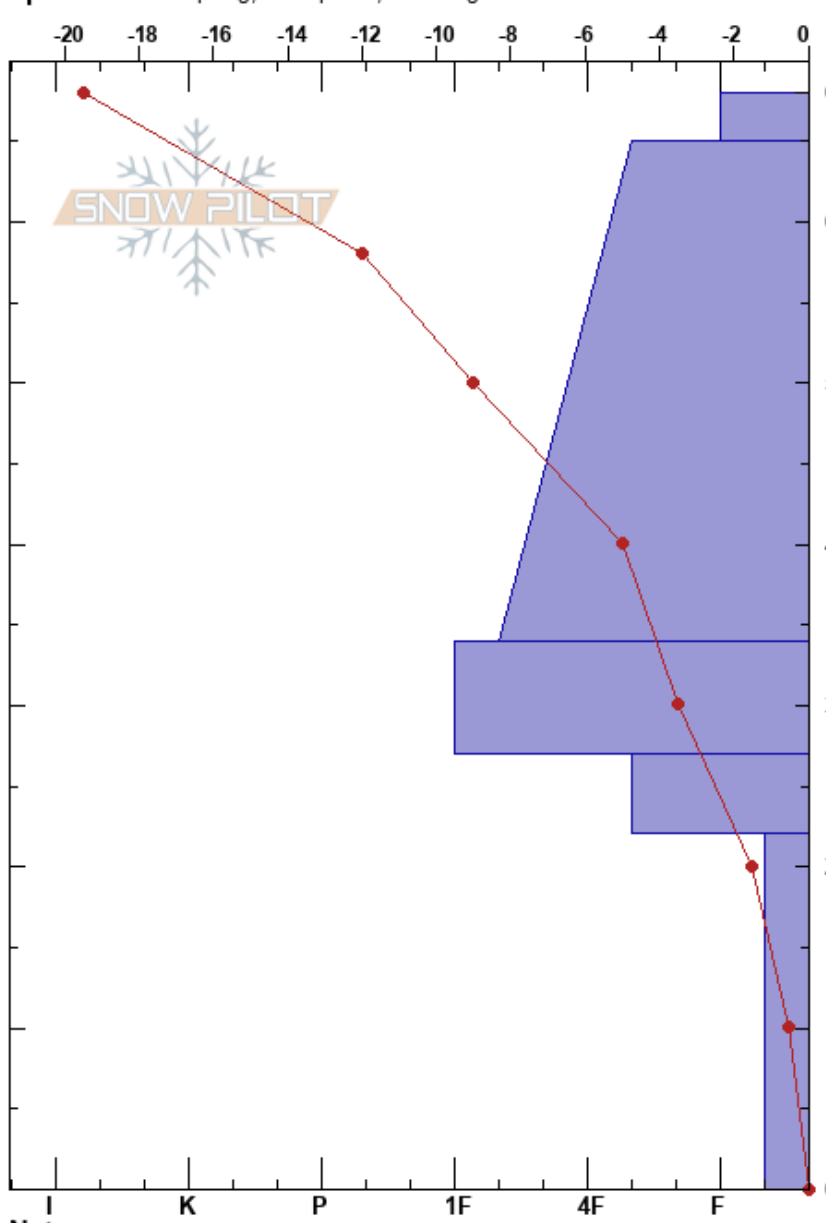

20221217 Midnight Gate Carson Spung
 Aspen Mountain Boundary 12/17/2022 - 12:05pm
 CO
Elevation: 11138 ft
Aspect: 246°
Specifics: Collapsing, widespread; Cracking

Stability: Fair
Air Temperature: -10.5°C
Sky Cover: CLR
Precipitation: NO
Wind: NE Light Breeze

HS: 68
PF: 68
PS: 35
 27-22cm: Problematic layer

Form	Crystal Size	Moisture	ρ kg/m ³	Stability tests & Layer comments
/	1			
/	1	D		
•	1 (0.5)	D		
☐	1.5	D		
☐	1	D		
^	3-4	D		

← CTV @27cm
 ← ECTP9 @27cm
 ← STE @27cm
 ← PST25/100 (End) @27cm