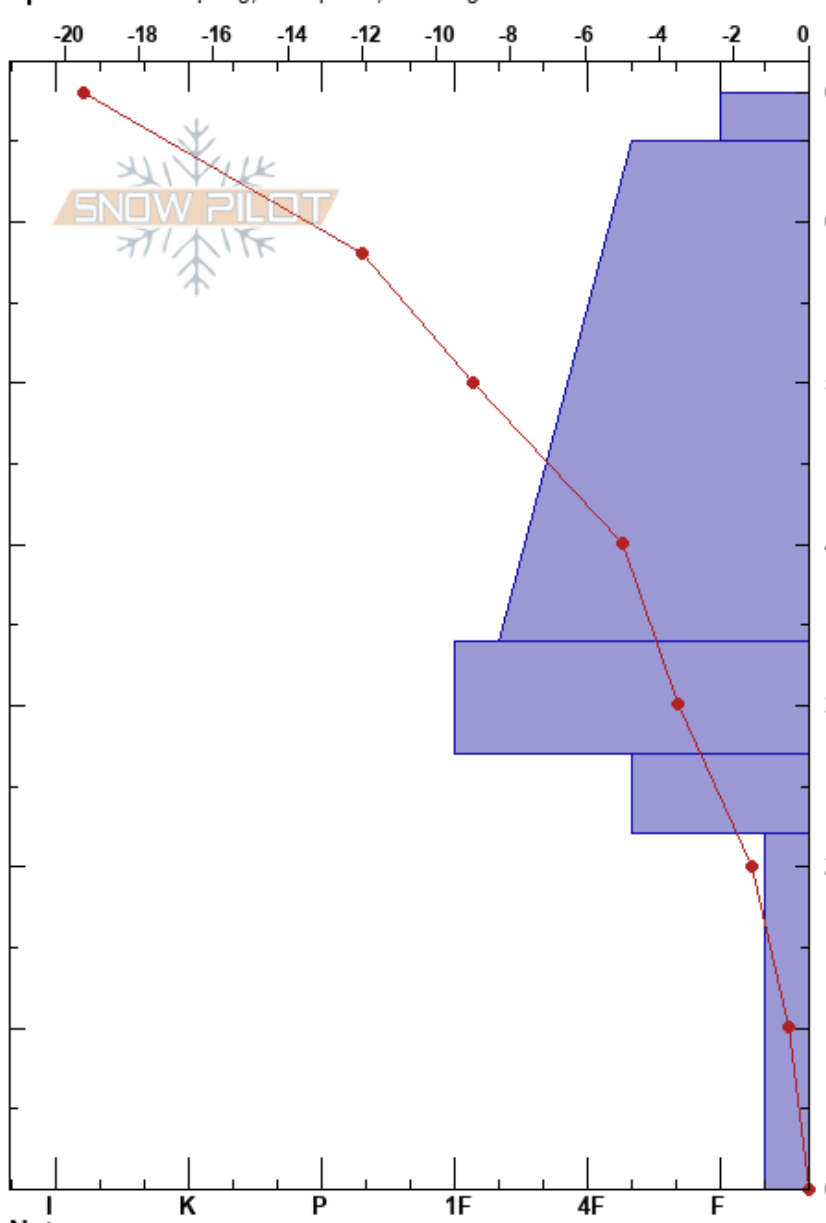

20221217 Midnight Gate Carson Spung  
 Aspen Mountain Boundary 12/17/2022 - 12:05pm  
 CO  
**Elevation:** 11138 ft  
**Aspect:** 246°  
**Specifics:** Collapsing, widespread; Cracking

**Stability:** Fair  
**Air Temperature:** -10.5°C  
**Sky Cover:** CLR  
**Precipitation:** NO  
**Wind:** NE Light Breeze

**HS:** 68  
**PF:** 68  
**PS:** 35  
 27-22cm: Problematic layer

Form	Crystal Size	Moisture	$\rho$ kg/m <sup>3</sup>	Stability tests & Layer comments
/	1			
/	1	D		
•	1 (0.5)	D		
☐	1.5	D		
☐	1	D		
^	3-4	D		

← CTV @27cm  
 ← ECTP9 @27cm  
 ← STE @27cm  
 ← PST25/100 (End) @27cm

Notes: