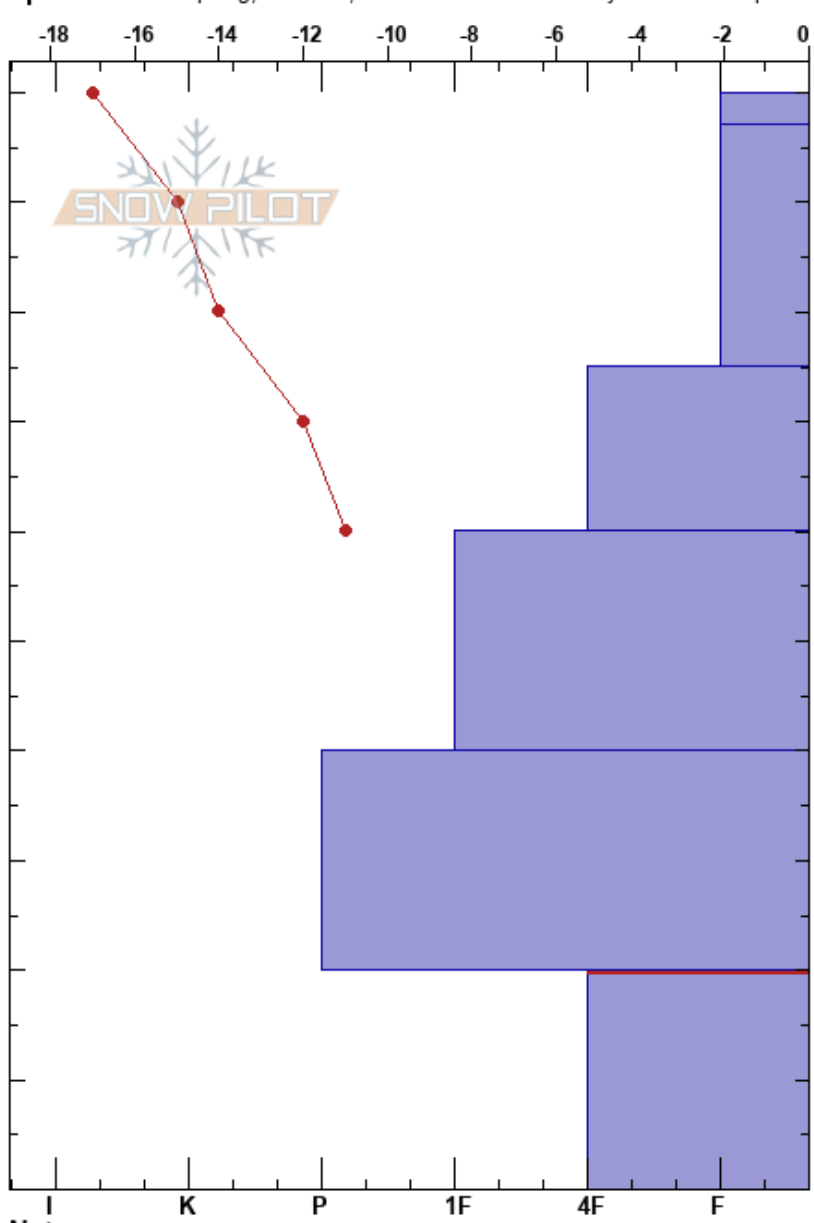

Three Peaks N
 Boulder
 ID
 Elevation: 7530 ft
 Aspect: N
 Specifics: Collapsing, localized; Recent avalanche activity on similar slopes

Grant Hughes
 12/16/2022 - 2:45pm
 Co-ord: 43.73550N, -114.34306W
 Slope Angle: 20°
 Wind Loading: no

Stability:
 Air Temperature: -17°C
 Sky Cover: FEW
 Precipitation: NO
 Wind: S Light Breeze

HS: 100
 PF: 65
 PS: 25
 20-0cm: Problematic layer

Depth (cm)	Crystal		Moisture	ρ kg/m ³	Stability tests & Layer comments
	Form	Size			
100	∇	0.5			
90	+	1			
80	/	1			
75	/	0.5			
60	/	0.5			CT18, RP @60cm ECTN21 @60cm
50	/	0.5			
40	/	0.3			
20	□	1.5-2			CT21, RP @20cm ECTP30 @20cm PST23/100 (End) @20cm