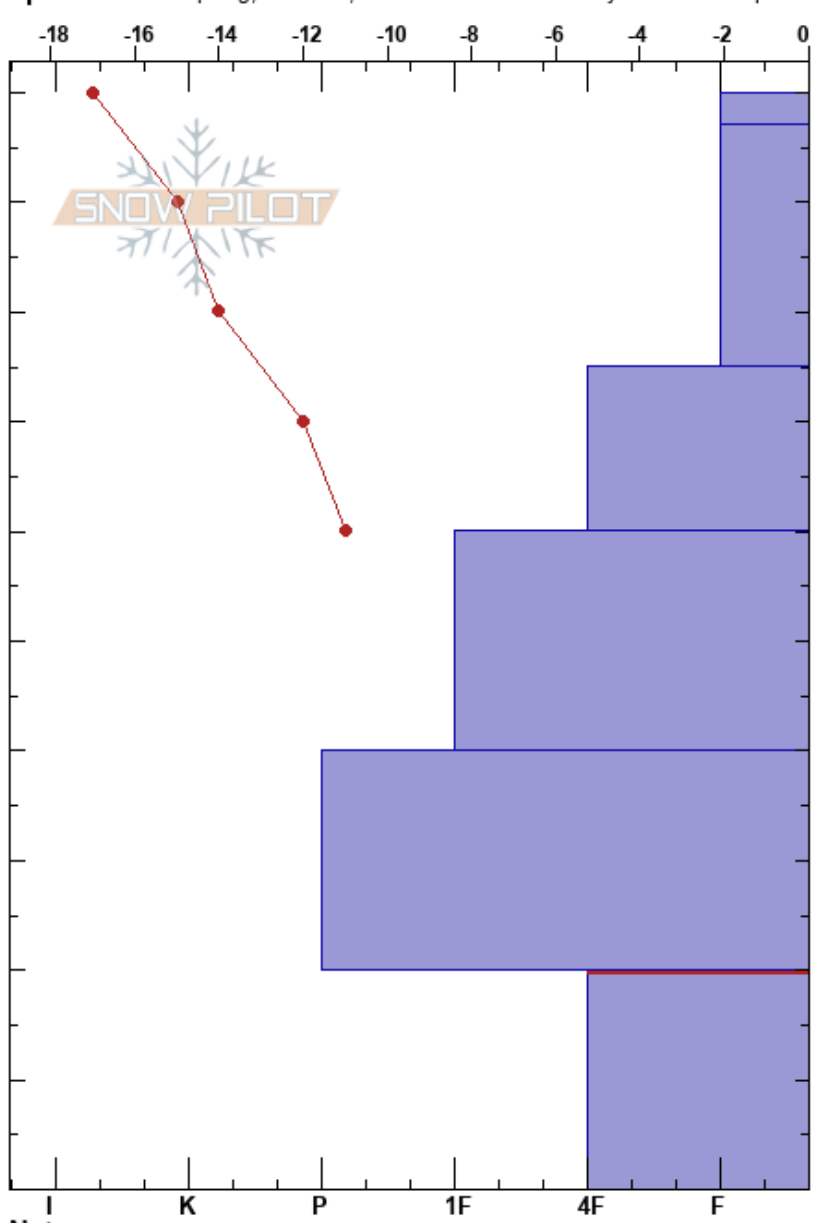

Three Peaks N
 Boulder
 ID
 Elevation: 7530 ft
 Aspect: N
 Specifics: Collapsing, localized; Recent avalanche activity on similar slopes

Grant Hughes
 12/16/2022 - 2:45pm
 Co-ord: 43.73550N, -114.34306W
 Slope Angle: 20°
 Wind Loading: no

Stability:
 Air Temperature: -17°C
 Sky Cover: FEW
 Precipitation: NO
 Wind: S Light Breeze

HS: 100
 PF: 65
 PS: 25

Layer Notes:
 20-0cm: Problematic layer

Depth (cm)	Crystal		Moisture	ρ kg/m ³	Stability tests & Layer comments
	Form	Size			
100	∇	0.5			
90	+	1			
80	/	1			
70	/	0.5			
60	/	0.5			CT18, RP @60cm ECTN21 @60cm
50	/	0.5			
40	/	0.3			
20	□	1.5-2			CT21, RP @20cm ECTP30 @20cm PST23/100 (End) @20cm