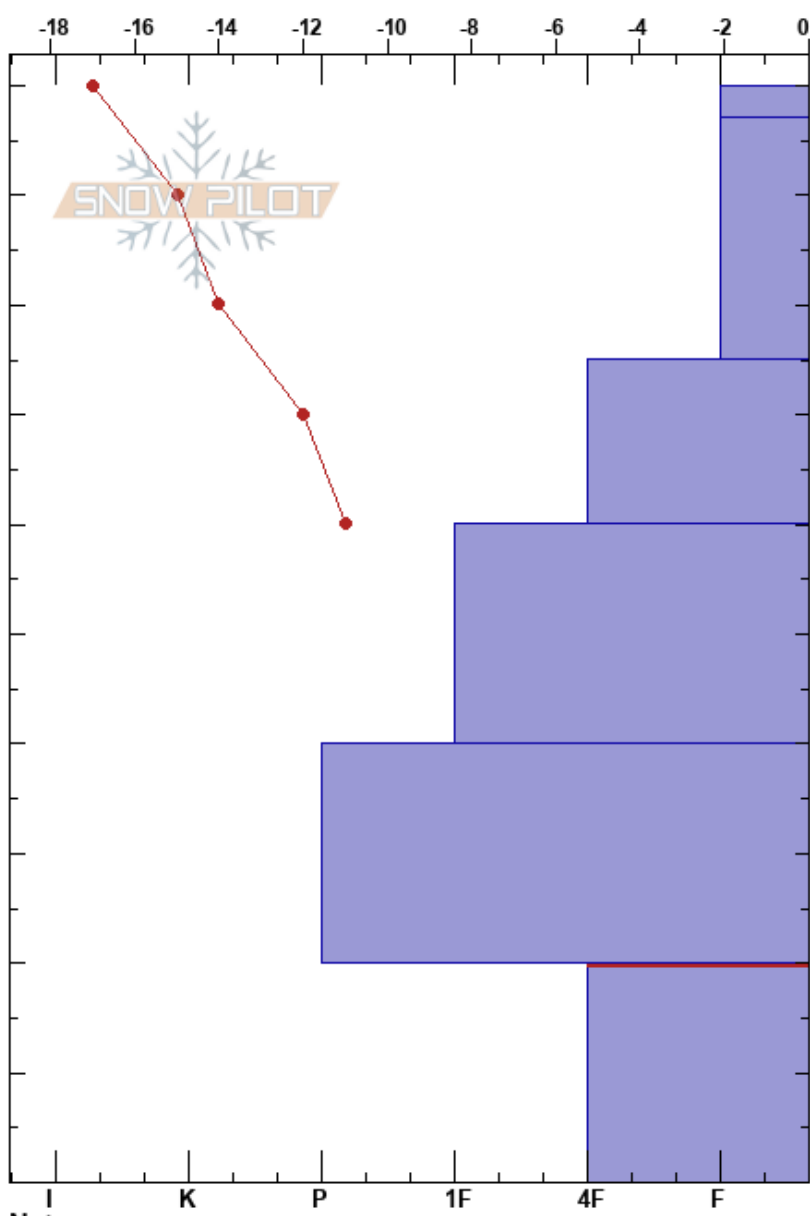

Three Peaks N
 Boulder
 ID
 Elevation: 7530 ft
 Aspect: N

Grant Hughes
 12/16/2022 - 2:45pm
 Co-ord: 43.73550N, -114.34306W
 Slope Angle: 20°
 Wind Loading: no

Stability:
 Air Temperature: -17°C
 Sky Cover: FEW
 Precipitation: NO
 Wind: S Light Breeze

HS: 100
 PF: 65
 PS: 25
 20-0cm: Problematic layer

Specifics: Collapsing, localized; Recent avalanche activity on similar slopes

Depth (cm)	Crystal		Moisture	ρ kg/m ³	Stability tests & Layer comments
	Form	Size			
100	∇	0.5			
90	+	1			
80	/	1			
70	/	0.5			
60	/	0.5			CT18, RP @60cm ECTN21 @60cm
50	/	0.5			
40	/	0.3			
20	□	1.5-2			CT21, RP @20cm ECTP30 @20cm PST23/100 (End) @20cm