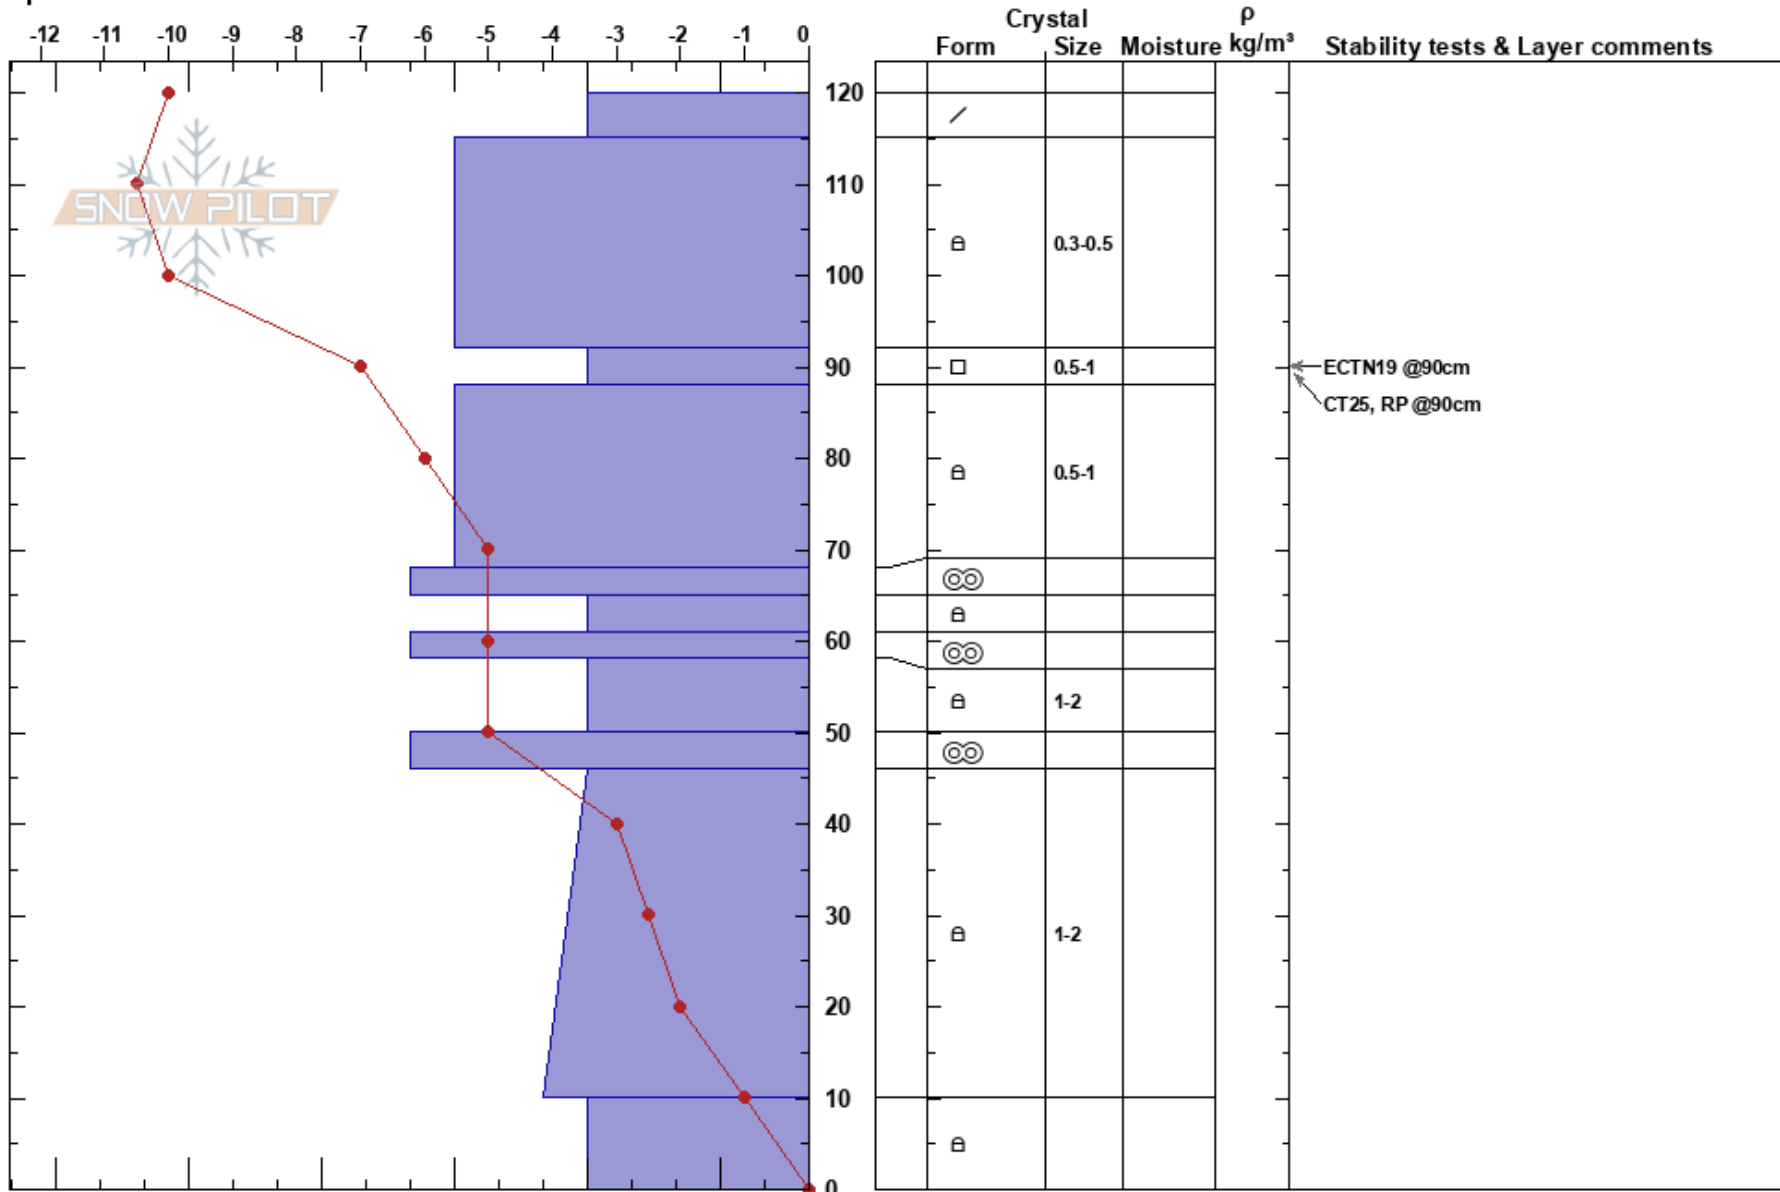

Northern Elkhorns  
 Elkhorns  
 OR  
 Elevation: 8382 ft  
 Aspect: 75°  
 Specifics:

Tom Guthrie  
 12/16/2022 - 11:00am  
 Co-ord: 11T 402475W 4977387N  
 Slope Angle: 36°  
 Wind Loading:

Stability:  
 Air Temperature: -5°C  
 Sky Cover: FEW  
 Precipitation: NO  
 Wind: N Light Breeze

HS: 120  
 PF: 25 92-88cm: Problematic layer  
 PS: 5

Notes: