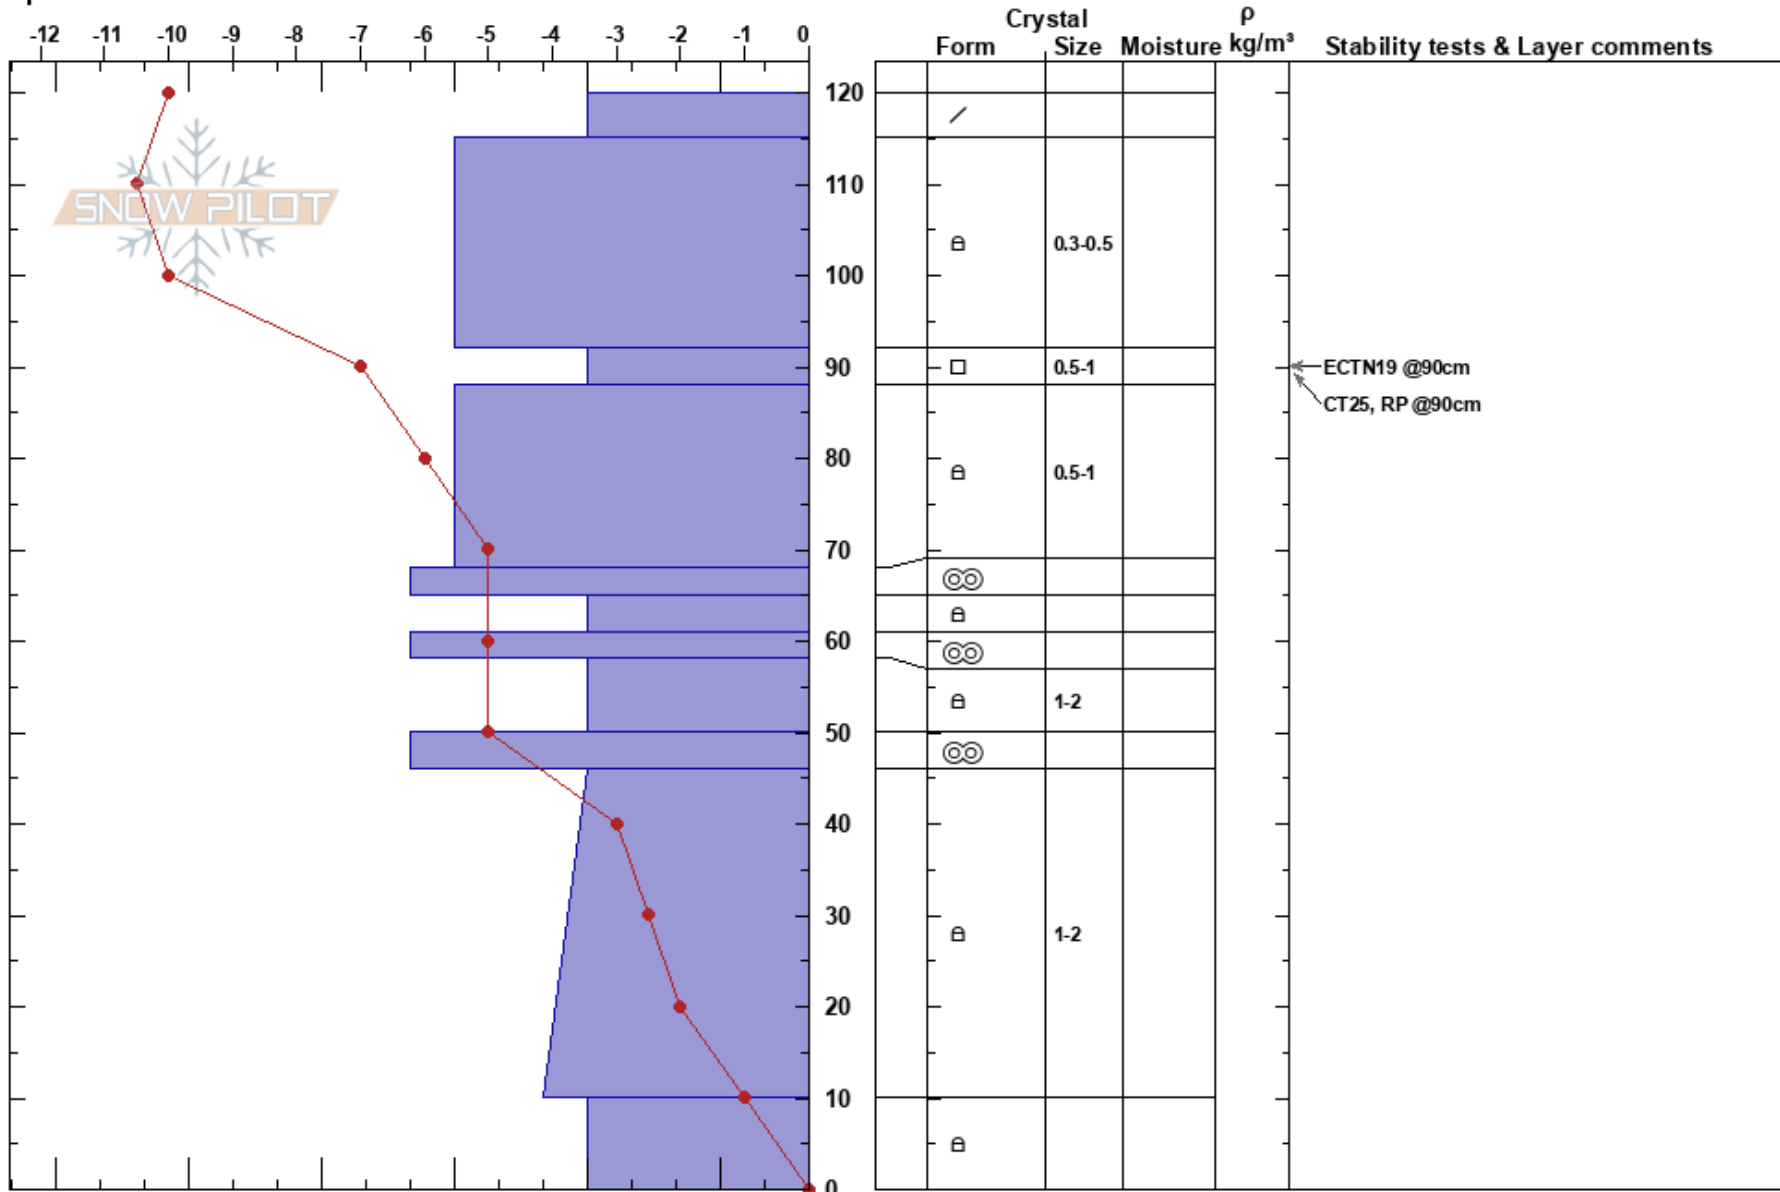

Northern Elkhorns
 Elkhorns
 OR
 Elevation: 8382 ft
 Aspect: 75°
 Specifics:

Tom Guthrie
 12/16/2022 - 11:00am
 Co-ord: 11T 402475W 4977387N
 Slope Angle: 36°
 Wind Loading:

Stability:
 Air Temperature: -5°C
 Sky Cover: FEW
 Precipitation: NO
 Wind: N Light Breeze

HS: 120
 PF: 25 92-88cm: Problematic layer
 PS: 5

Notes: