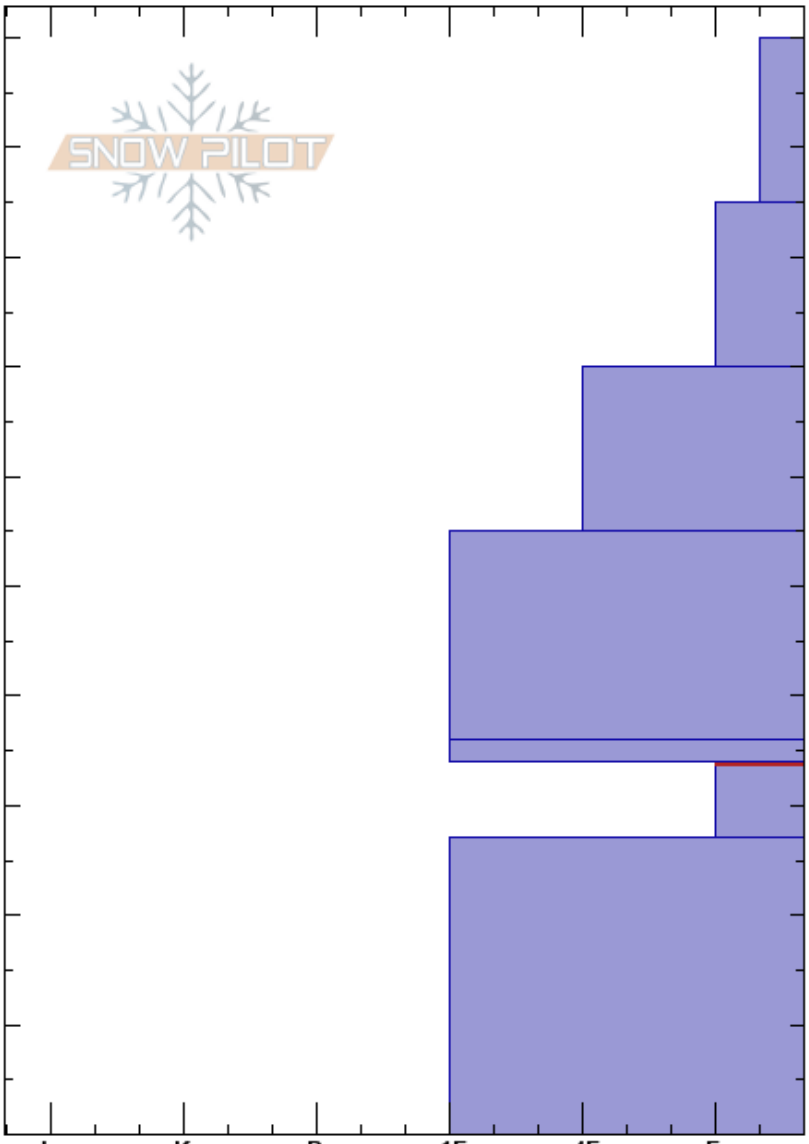

Carrot Hollow
 Uinta Range
 UT
 Elevation: 9152 ft
 Aspect: 270°
 Specifics:

Mark Staples
 12/16/2022 - 12:00pm
 Co-ord: 40.83292N, -110.98033W
 Slope Angle: 28°
 Wind Loading:

Stability: Poor
 Air Temperature:
 Sky Cover:
 Precipitation:
 Wind:
 HS: 100
 Layer Notes:
 34-27cm: Problematic layer

Height (cm)	Crystal		Moisture	ρ kg/m ³	Stability tests & Layer comments
	Form	Size			
100					
90	+				
80	+				
70					
60					
50					
40					
35	■				← ECTP22 @34cm
30	□	2			
20					
10					
0					