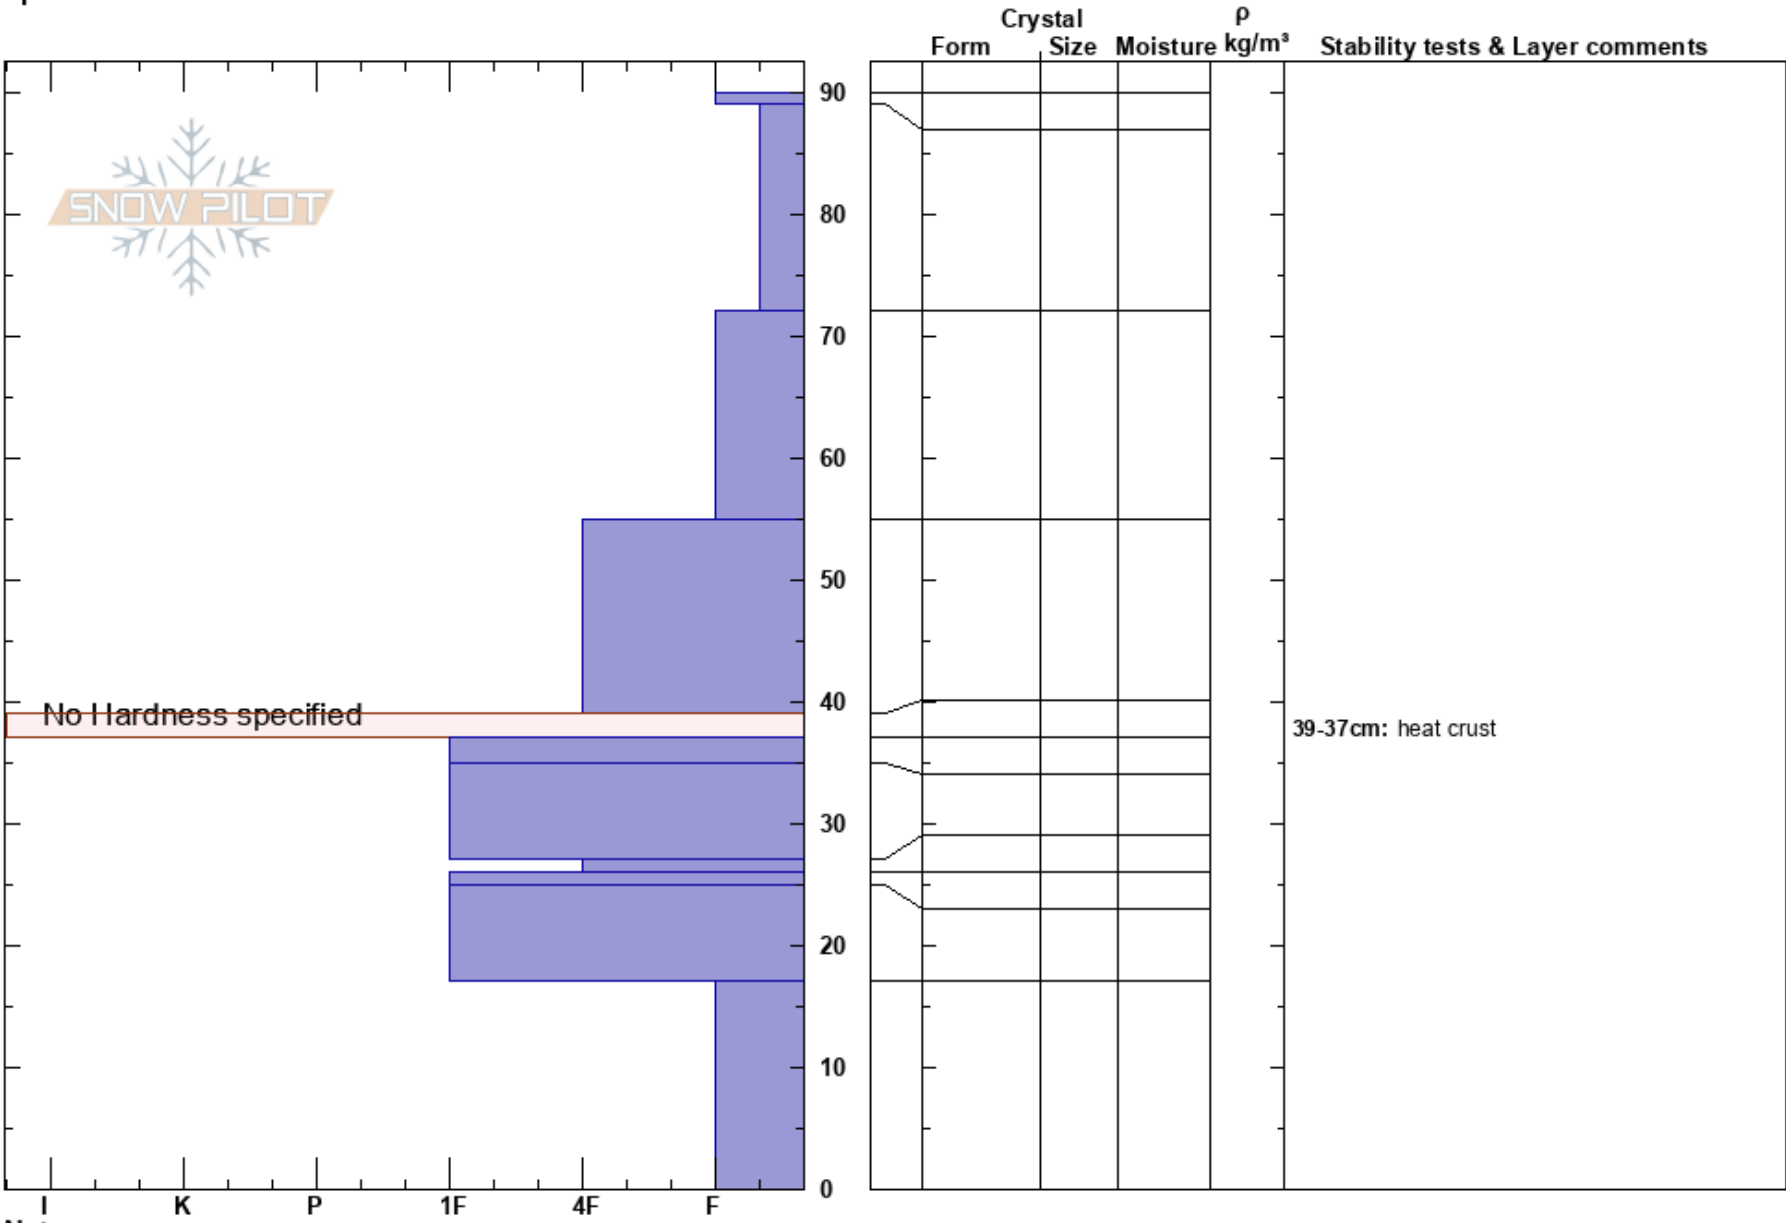

Area 52
 Uinta Range
 UT
 Elevation: 8325 ft
 Aspect: S
 Specifics:

Ted Scroggin
 12/16/2022 - 3:15pm
 Co-ord: 40.80619N, -111.08328W
 Slope Angle: 26°
 Wind Loading:

Stability:
 Air Temperature:
 Sky Cover: CLR
 Precipitation: NO
 Wind: Calm

HS:90
 Layer Notes:
 39-37cm: heat crust

No H hardness specified

Notes: