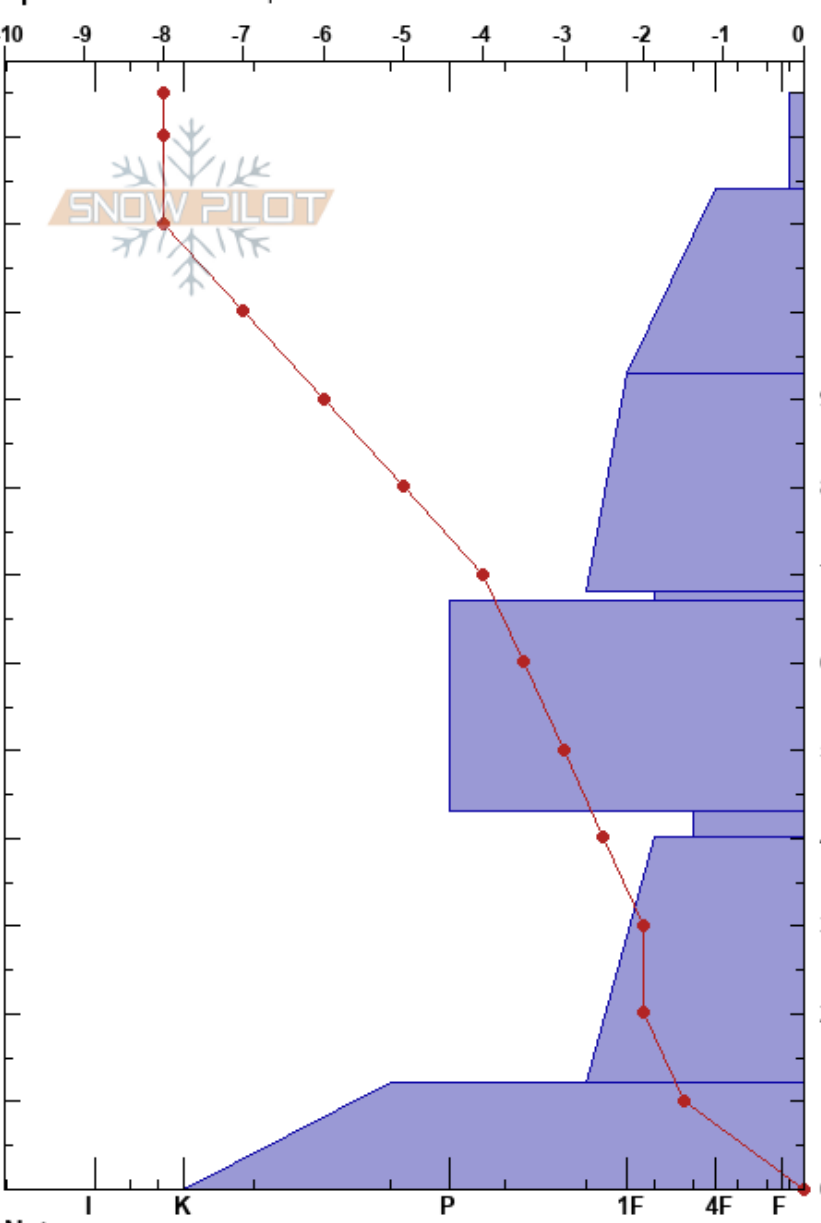

Larchlandia Ridge  
 Apgars  
 MT  
 Elevation: 5764 ft  
 Aspect: 79°  
 Specifics: We skied slope

Jackson George  
 12/16/2022 - 11:29am  
 Co-ord: 48.54763N, -114.04818W  
 Slope Angle: 25°  
 Wind Loading: previous

Stability: Fair  
 Air Temperature: -9°C  
 Sky Cover: OVC  
 Precipitation: S-1  
 Wind: Calm  
 HS: 125  
 PF: 50  
 PS: 15  
 43-40cm: Problematic layer

Form	Crystal Size	Moisture	$\rho$ kg/m <sup>3</sup>	Stability tests & Layer comments
*	2	D		
/ (•)	0.3	D		
/ (•)	0.1-0.3	D		←ECTN27 @93cm
⚠	3-5	D		
⊖	0.3-0.5	D		
□	1-2	D		←PST40/100 (Arr) @43cm
□	1-1.5	D		
□		D		←2x ECTX