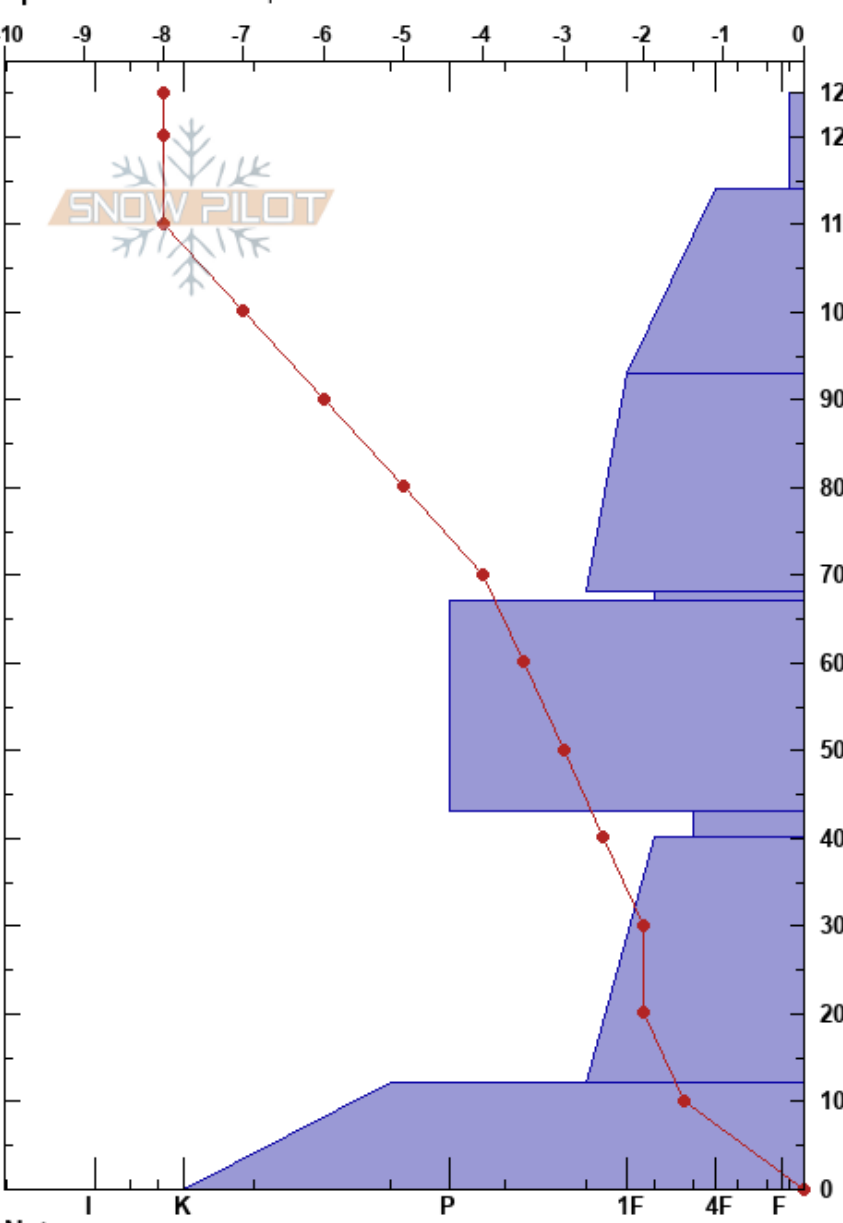

Larchlandia Ridge
 Apgars
 MT
 Elevation: 5764 ft
 Aspect: 79°
 Specifics: We skied slope

Jackson George
 12/16/2022 - 11:29am
 Co-ord: 48.54763N, -114.04818W
 Slope Angle: 25°
 Wind Loading: previous

Stability: Fair
 Air Temperature: -9°C
 Sky Cover: OVC
 Precipitation: S-1
 Wind: Calm
 HS: 125
 PF: 50
 PS: 15
 43-40cm: Problematic layer

Form	Crystal Size	Moisture	ρ kg/m ³	Stability tests & Layer comments
*	2	D		
/ (•)	0.3	D		
/ (•)	0.1-0.3	D		←ECTN27 @93cm
⚠	3-5	D		
⊖	0.3-0.5	D		
□	1-2	D		←PST40/100 (Arr) @43cm
□	1-1.5	D		
□		D		←2x ECTX