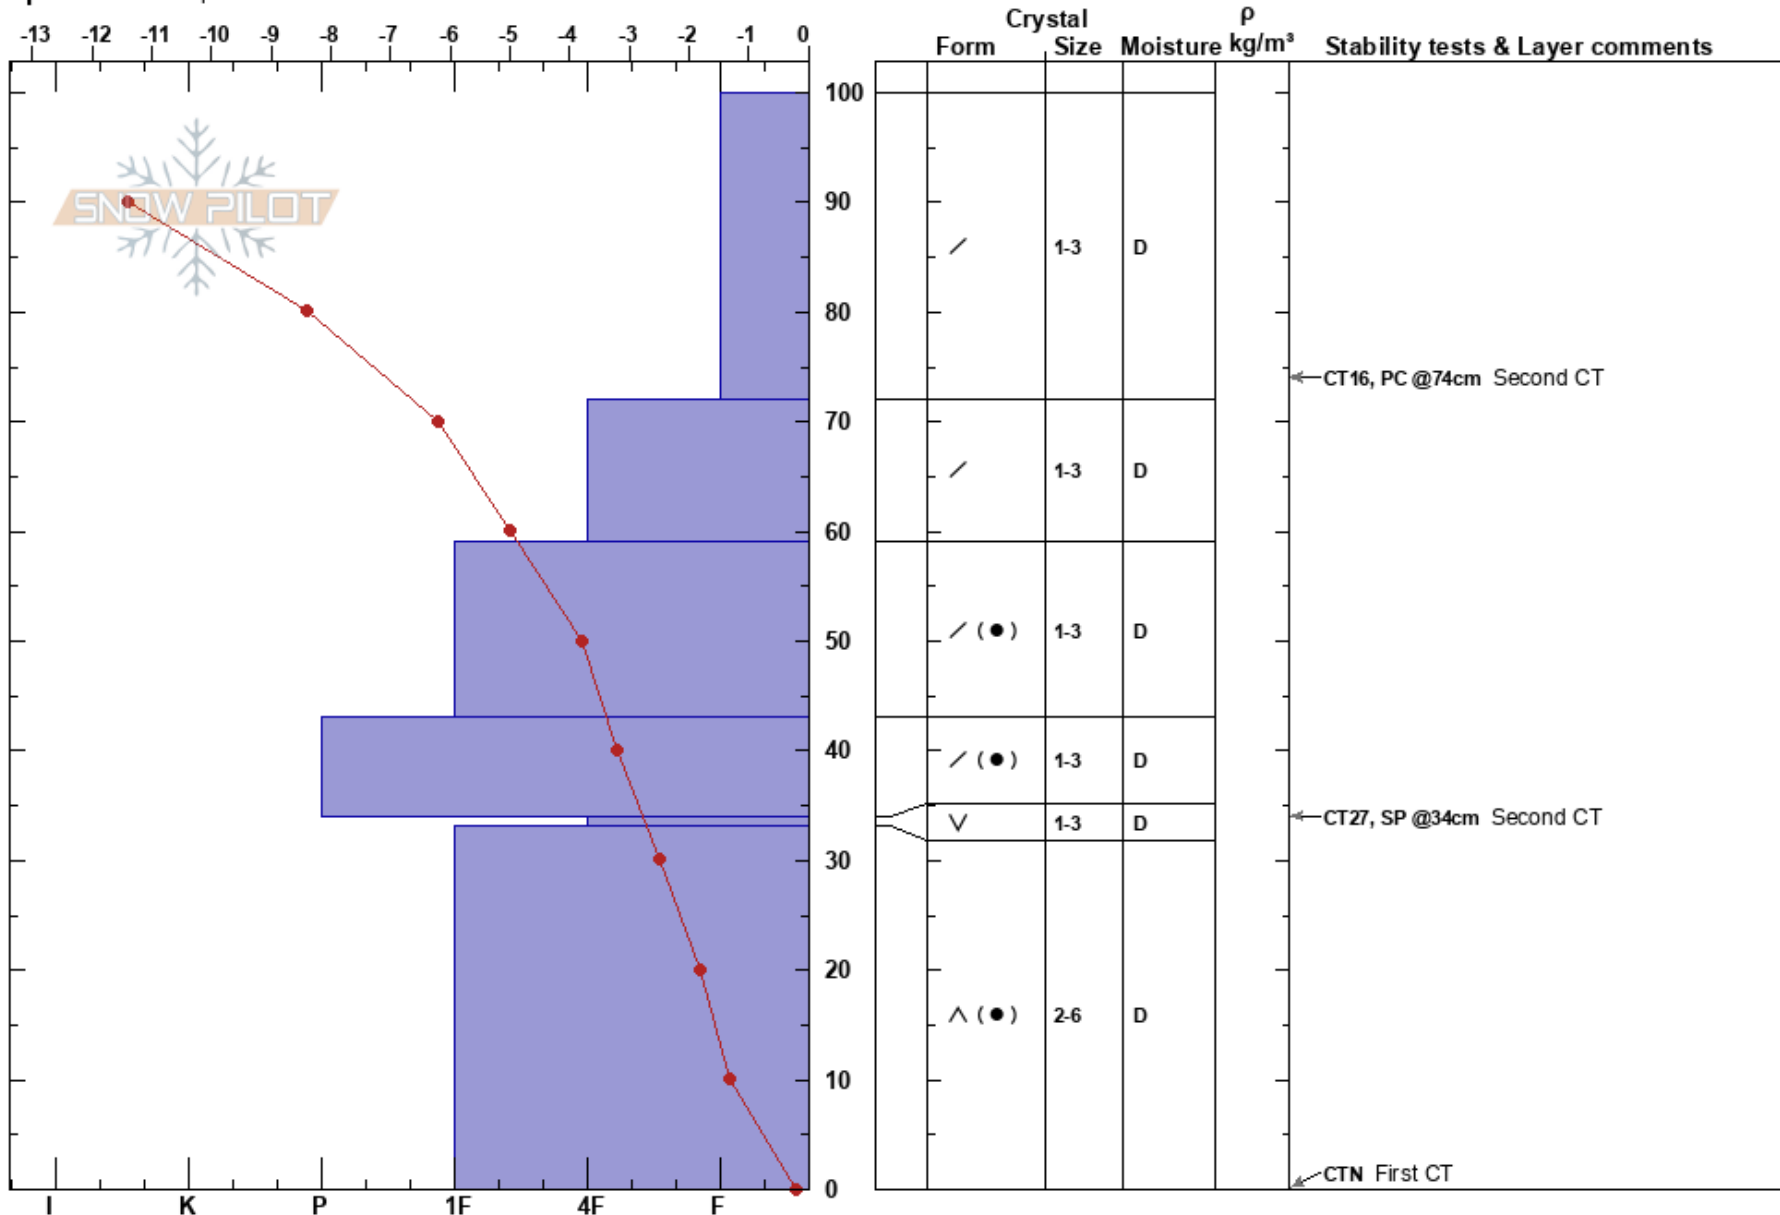

CAA Twisted Sister  
 Selkirks  
 BC  
**Elevation:** 1780 m  
**Aspect:** W  
**Specifics:** Poor pit location

Seth Hewie  
 12/12/2022 - 10:00  
**Co-ord:**  
**Slope Angle:** 0°  
**Wind Loading:**

**Stability:**  
**Air Temperature:** -7.2°C **HS:** 100  
**Precipitation:** NO **PF:** 85 **Layer Notes:** 34-33cm: Problematic layer  
**Sky Cover:** OVC  
**Wind:** Calm

**Notes:** Profile Exam and Investigate Depth Hoar