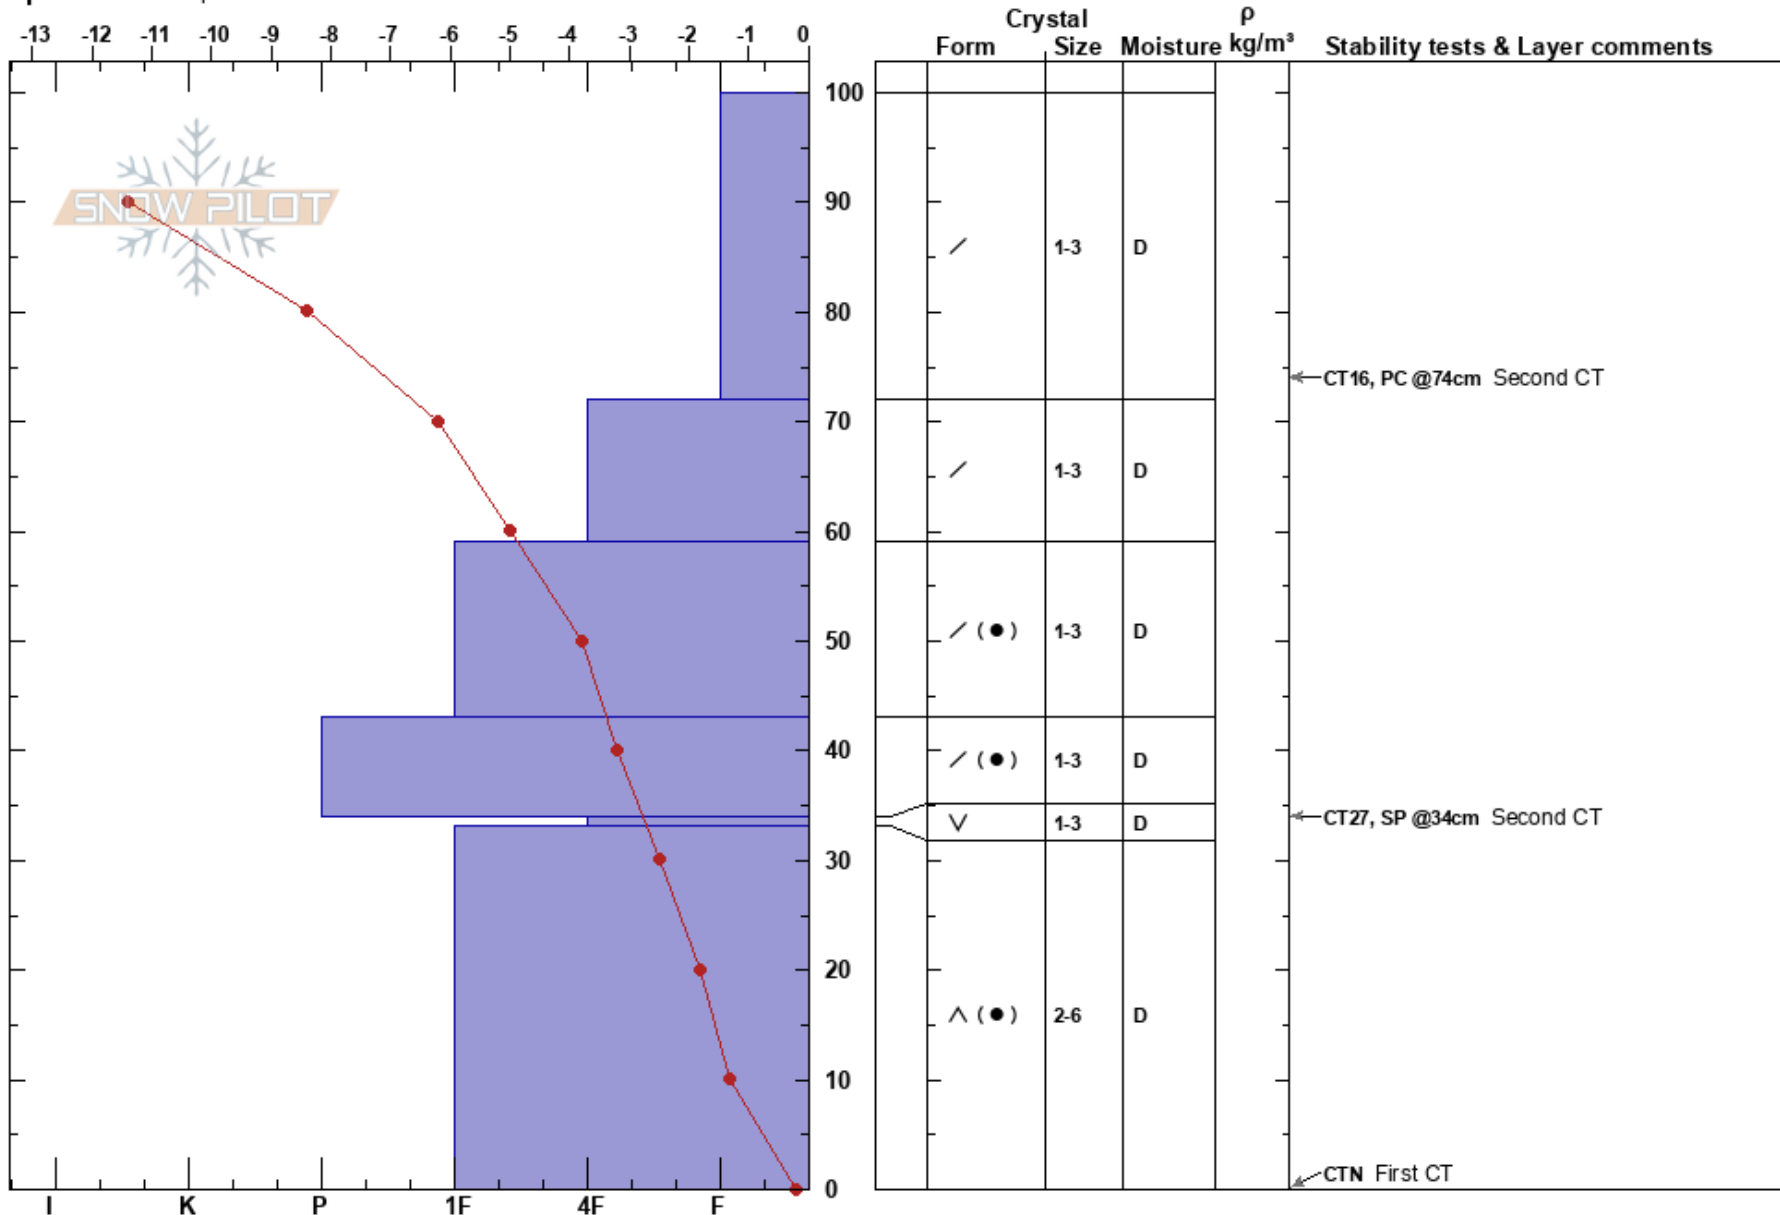

CAA Twisted Sister
 Selkirks
 BC
 Elevation: 1780 m
 Aspect: W
 Specifics: Poor pit location

Seth Hewie
 12/12/2022 - 10:00
 Co-ord:
 Slope Angle: 0°
 Wind Loading:

Stability: HS: 100
 Air Temperature: -7.2°C PF: 85 34-33cm: Problematic layer
 Sky Cover: OVC
 Precipitation: NO
 Wind: Calm

Notes: Profile Exam and Investigate Depth Hoar