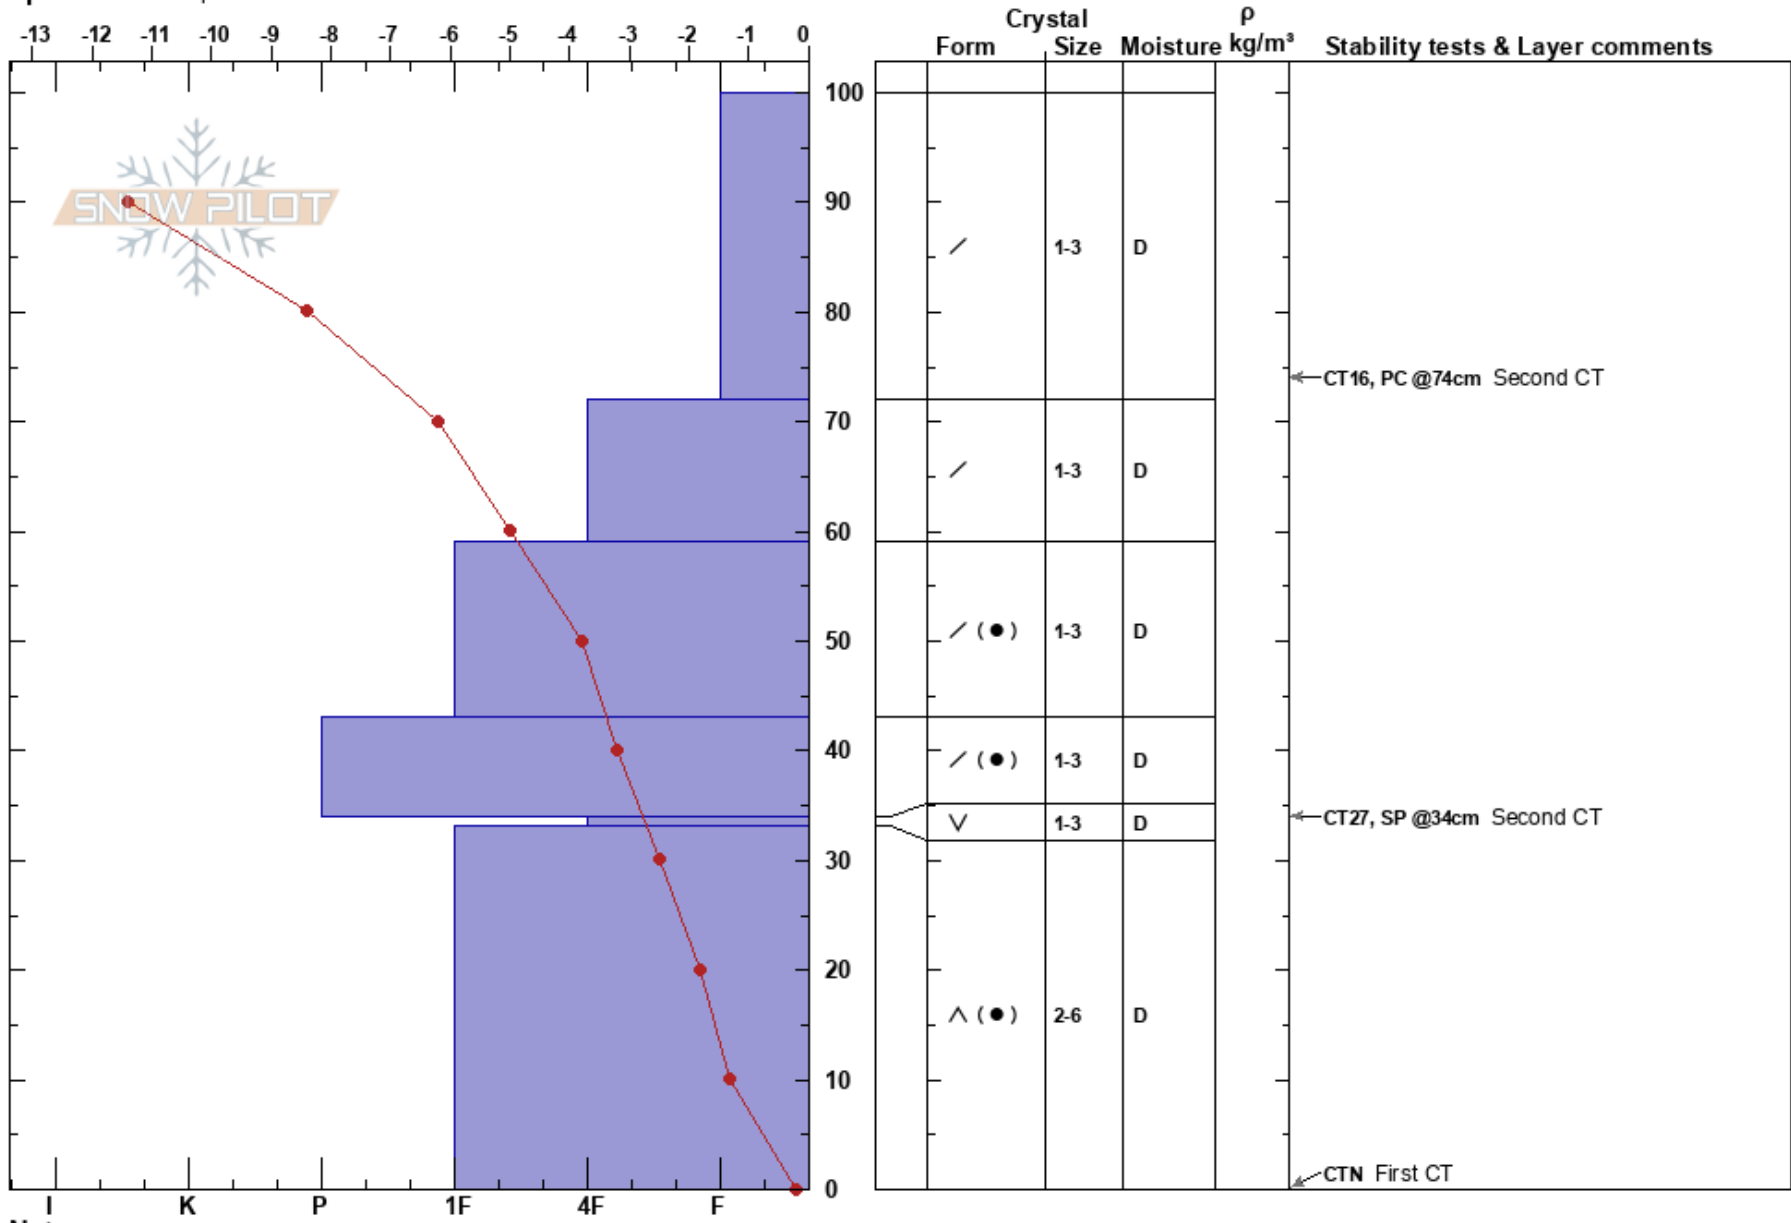

CAA Twisted Sister
 Selkirks
 BC
 Elevation: 1780 m
 Aspect: W
 Specifics: Poor pit location

Seth Hewie
 12/12/2022 - 10:00
 Co-ord:
 Slope Angle: 0°
 Wind Loading:

Stability: HS: 100
 Air Temperature: -7.2°C PF: 85 34-33cm: Problematic layer
 Sky Cover: OVC
 Precipitation: NO
 Wind: Calm

Notes: Profile Exam and Investigate Depth Hoar