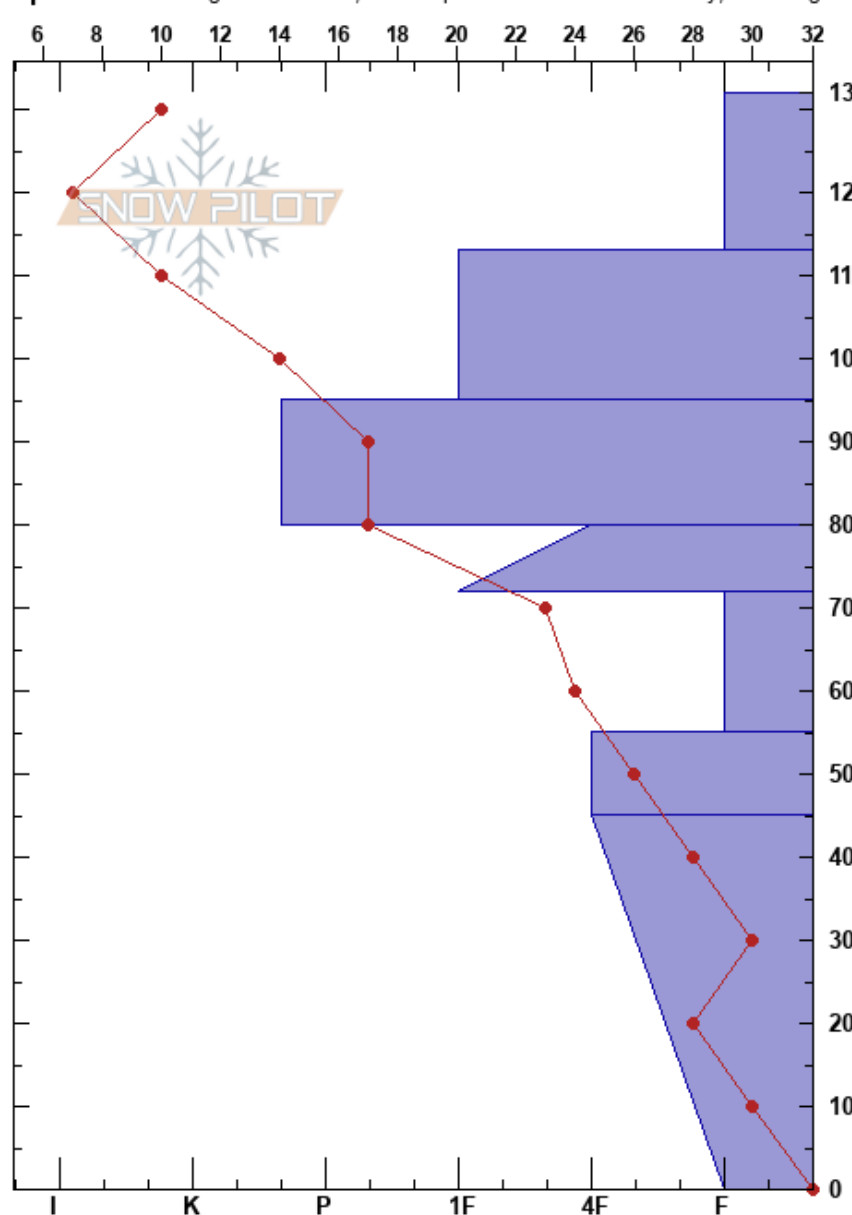

GPL  
 Southwest Utah  
 UT  
 Elevation: 10830 ft  
 Aspect: NW

Brian Head Patrol  
 12/16/2022 - 2:45pm  
 Co-ord: 37.68721N, -112.83028W  
 Slope Angle: 18°  
 Wind Loading: previous

Stability:  
 Air Temperature: 15°F  
 Sky Cover: CLR  
 Precipitation: NO  
 Wind: N Light Breeze  
**HS:** 132  
**PF:** 55 72-55cm: Problematic layer  
**PS:** 5

**Specifics:** Pit dug in a Ski Area; Pit is representative of backcountry; Cracking

Crystal			$\rho$ kg/m <sup>3</sup>	Stability tests & Layer comments
Form	Size	Moisture		
				←ECTP3 @70cm

**Notes:**