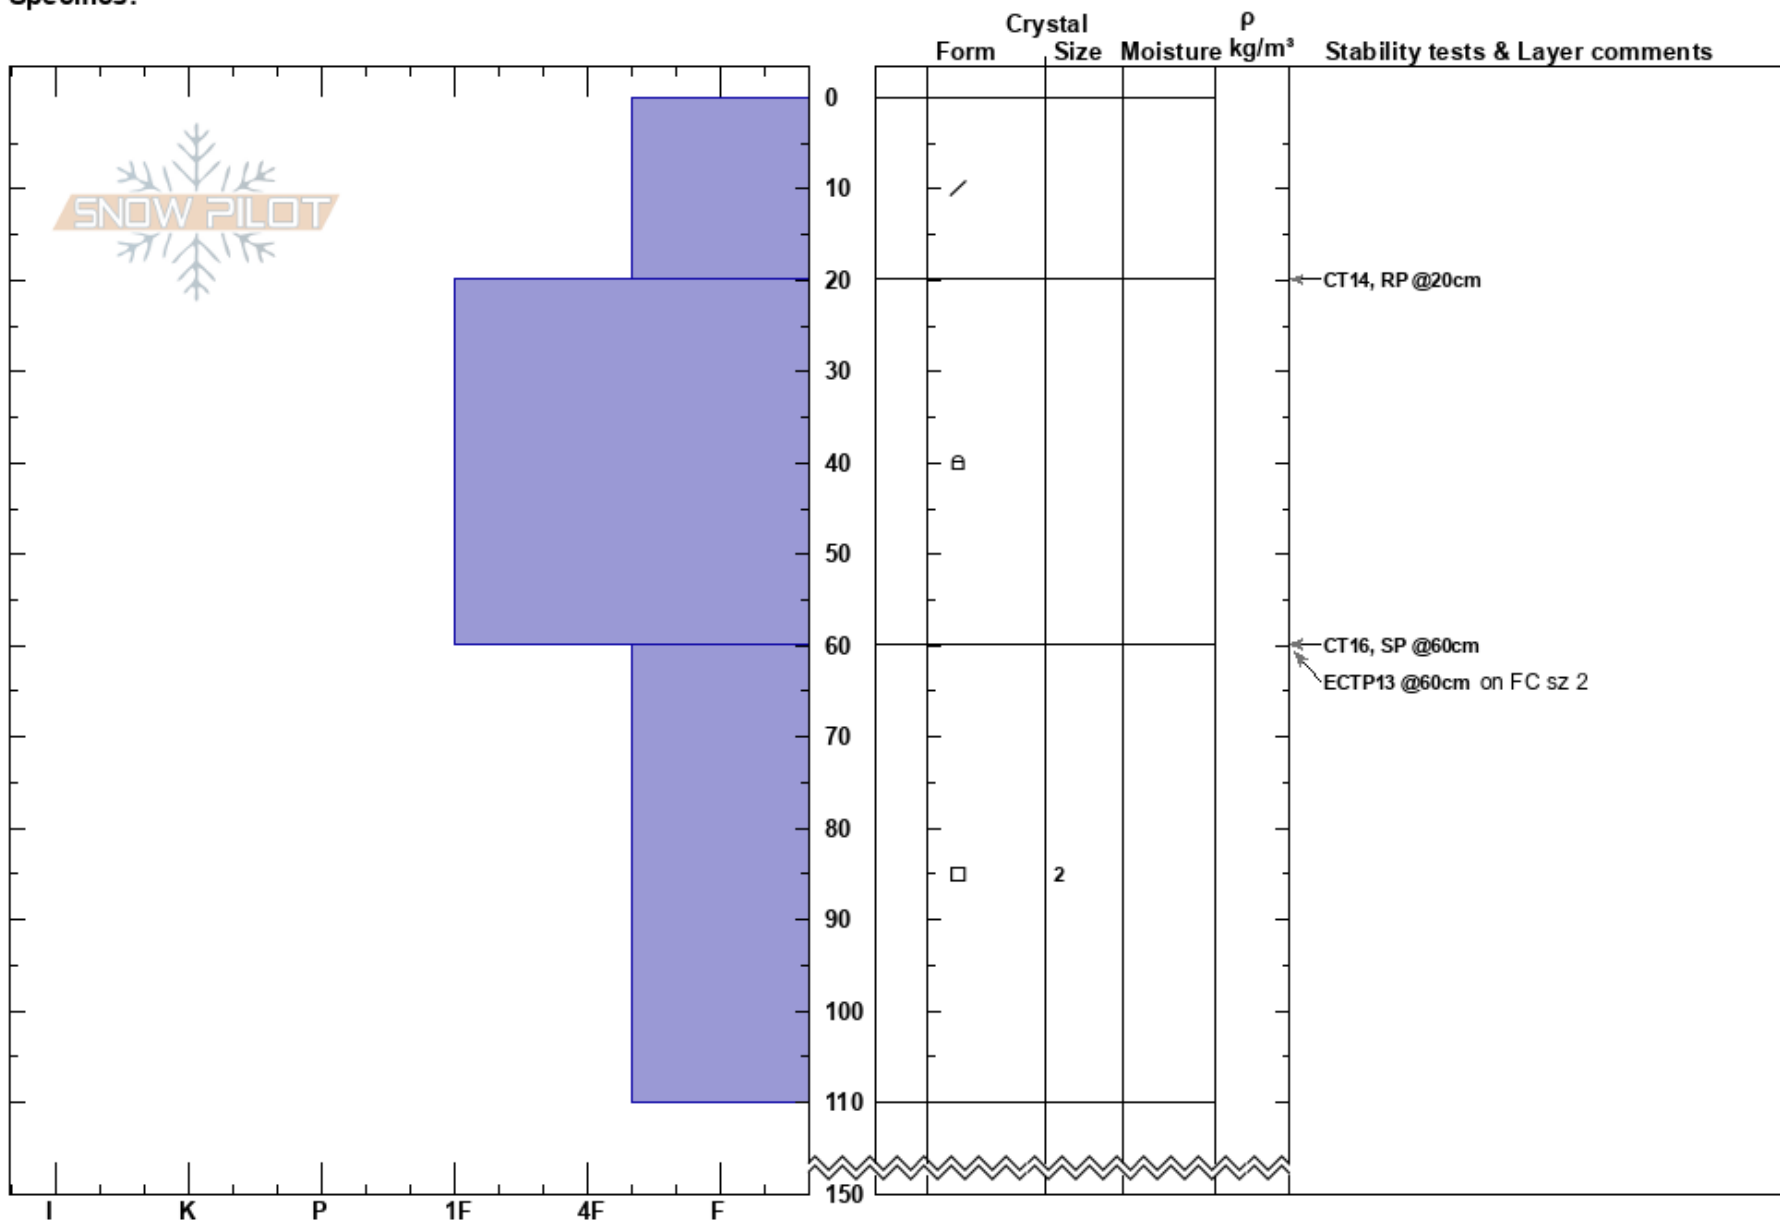

SSS Glory
 Selkirks
 BC
 Elevation: 2430 m
 Aspect: NE
 Specifics:

Bruce Gardave
 16/12/2022 - 14:30
 Co-ord: 11U 490126W 5561380N
 Slope Angle: 34°
 Wind Loading:

Stability:
 Air Temperature:
 Sky Cover: SCT
 Precipitation: NO
 Wind: Calm

HS: 150

Layer Notes:

Notes: Open alpine feature next to rock outcrop. Subjected to cross-loading winds