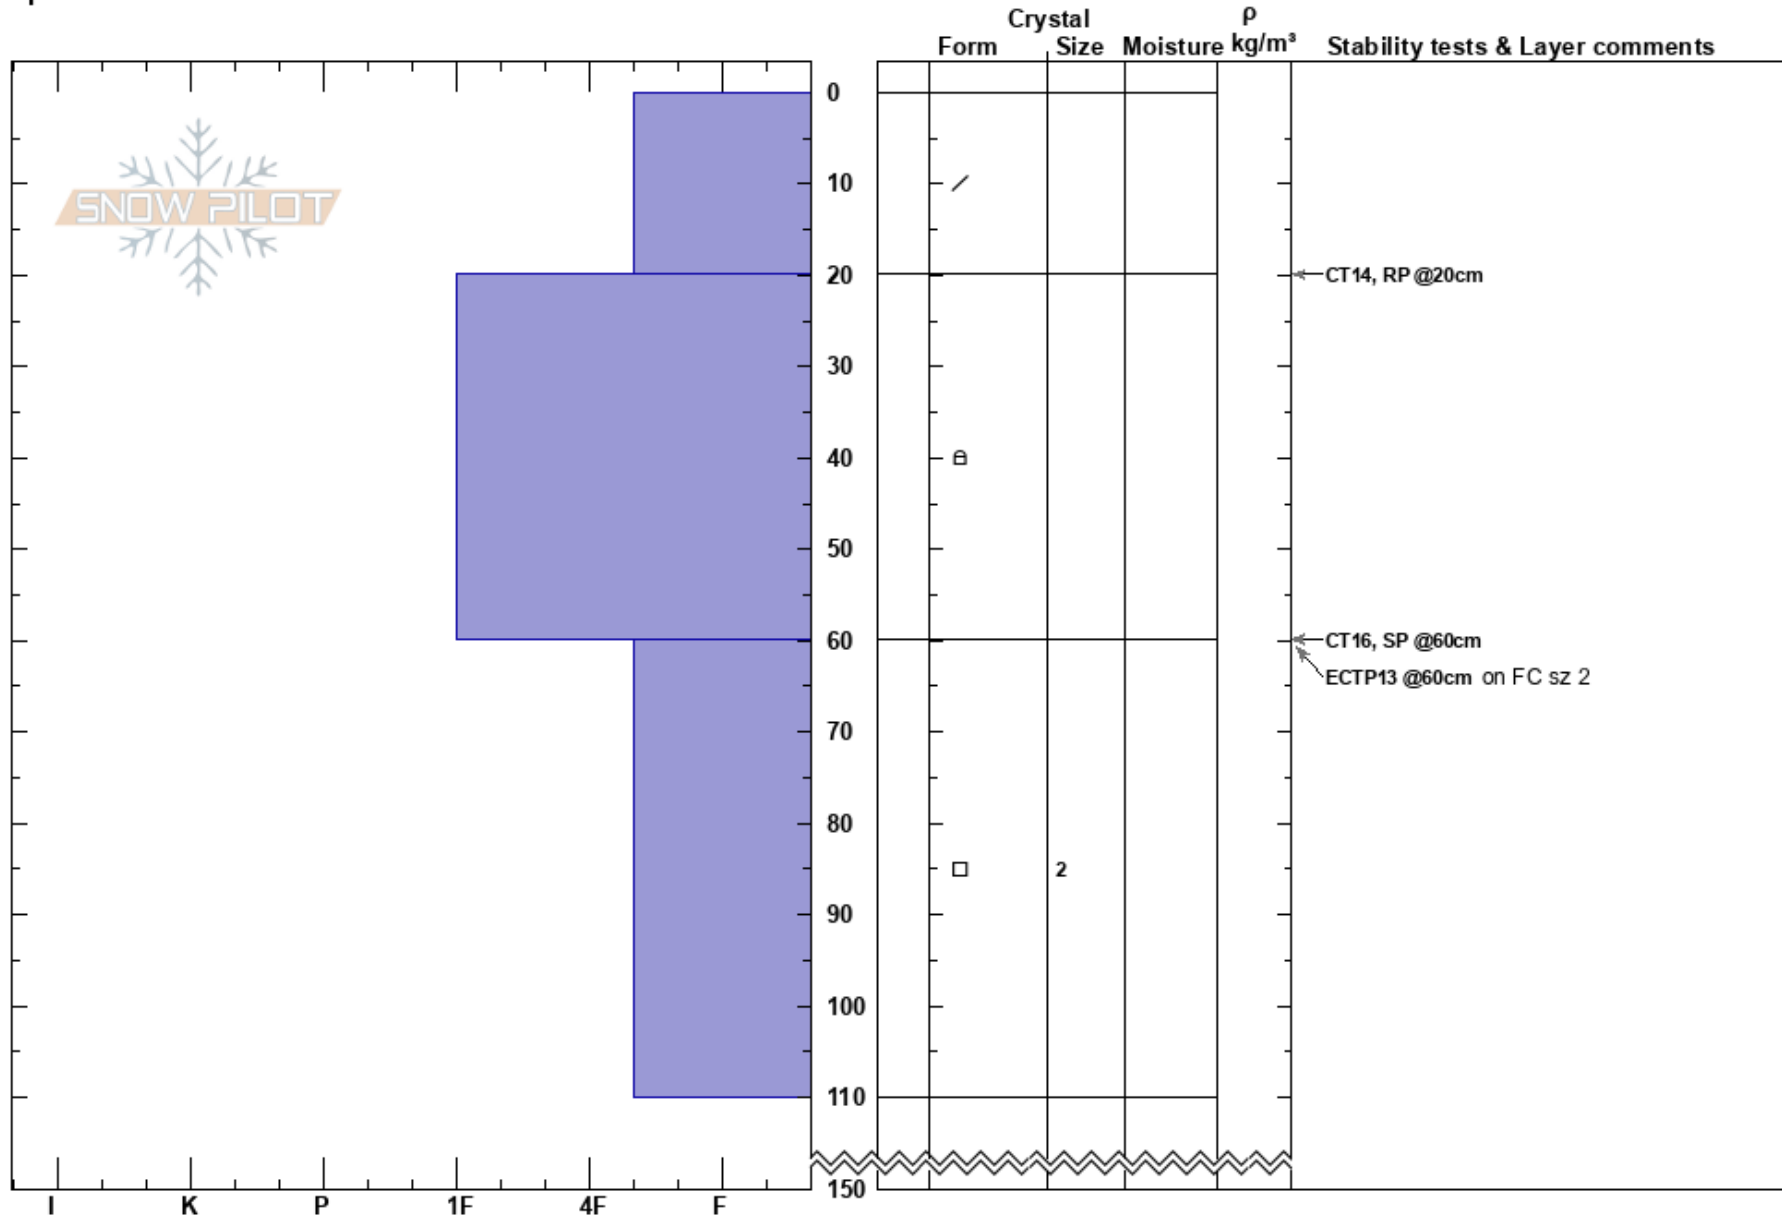

SSS Glory
 Selkirks
 BC
 Elevation: 2430 m
 Aspect: NE
 Specifics:

Bruce Gardave
 16/12/2022 - 14:30
 Co-ord: 11U 490126W 5561380N
 Slope Angle: 34°
 Wind Loading:

Stability:
 Air Temperature:
 Sky Cover: SCT
 Precipitation: NO
 Wind: Calm

HS: 150

Layer Notes:

Notes: Open alpine feature next to rock outcrop. Subjected to cross-loading winds