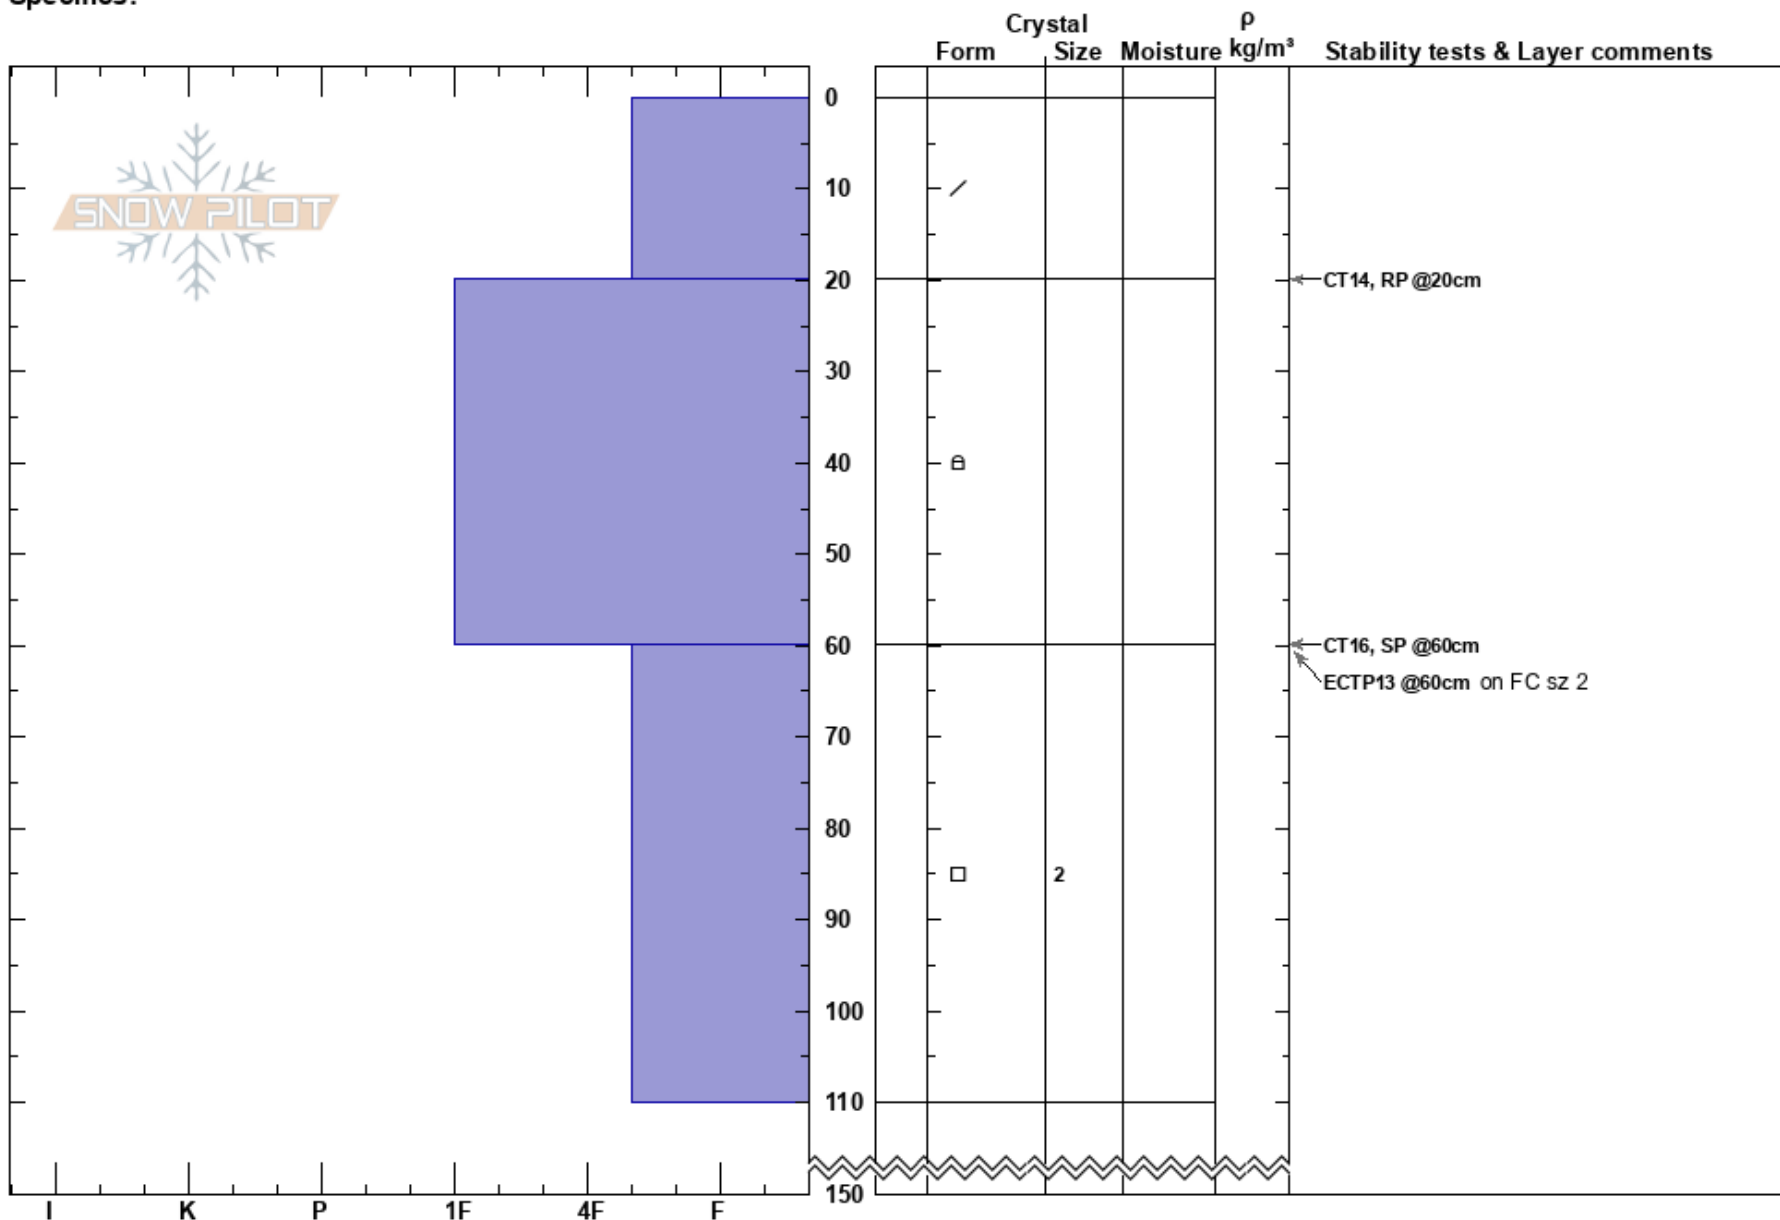

SSS Glory
 Selkirks
 BC
 Elevation: 2430 m
 Aspect: NE
 Specifics:

Bruce Gardave
 16/12/2022 - 14:30
 Co-ord: 11U 490126W 5561380N
 Slope Angle: 34°
 Wind Loading:

Stability:
 Air Temperature:
 Sky Cover: SCT
 Precipitation: NO
 Wind: Calm

HS: 150 Layer Notes:

Notes: Open alpine feature next to rock outcrop. Subjected to cross-loading winds