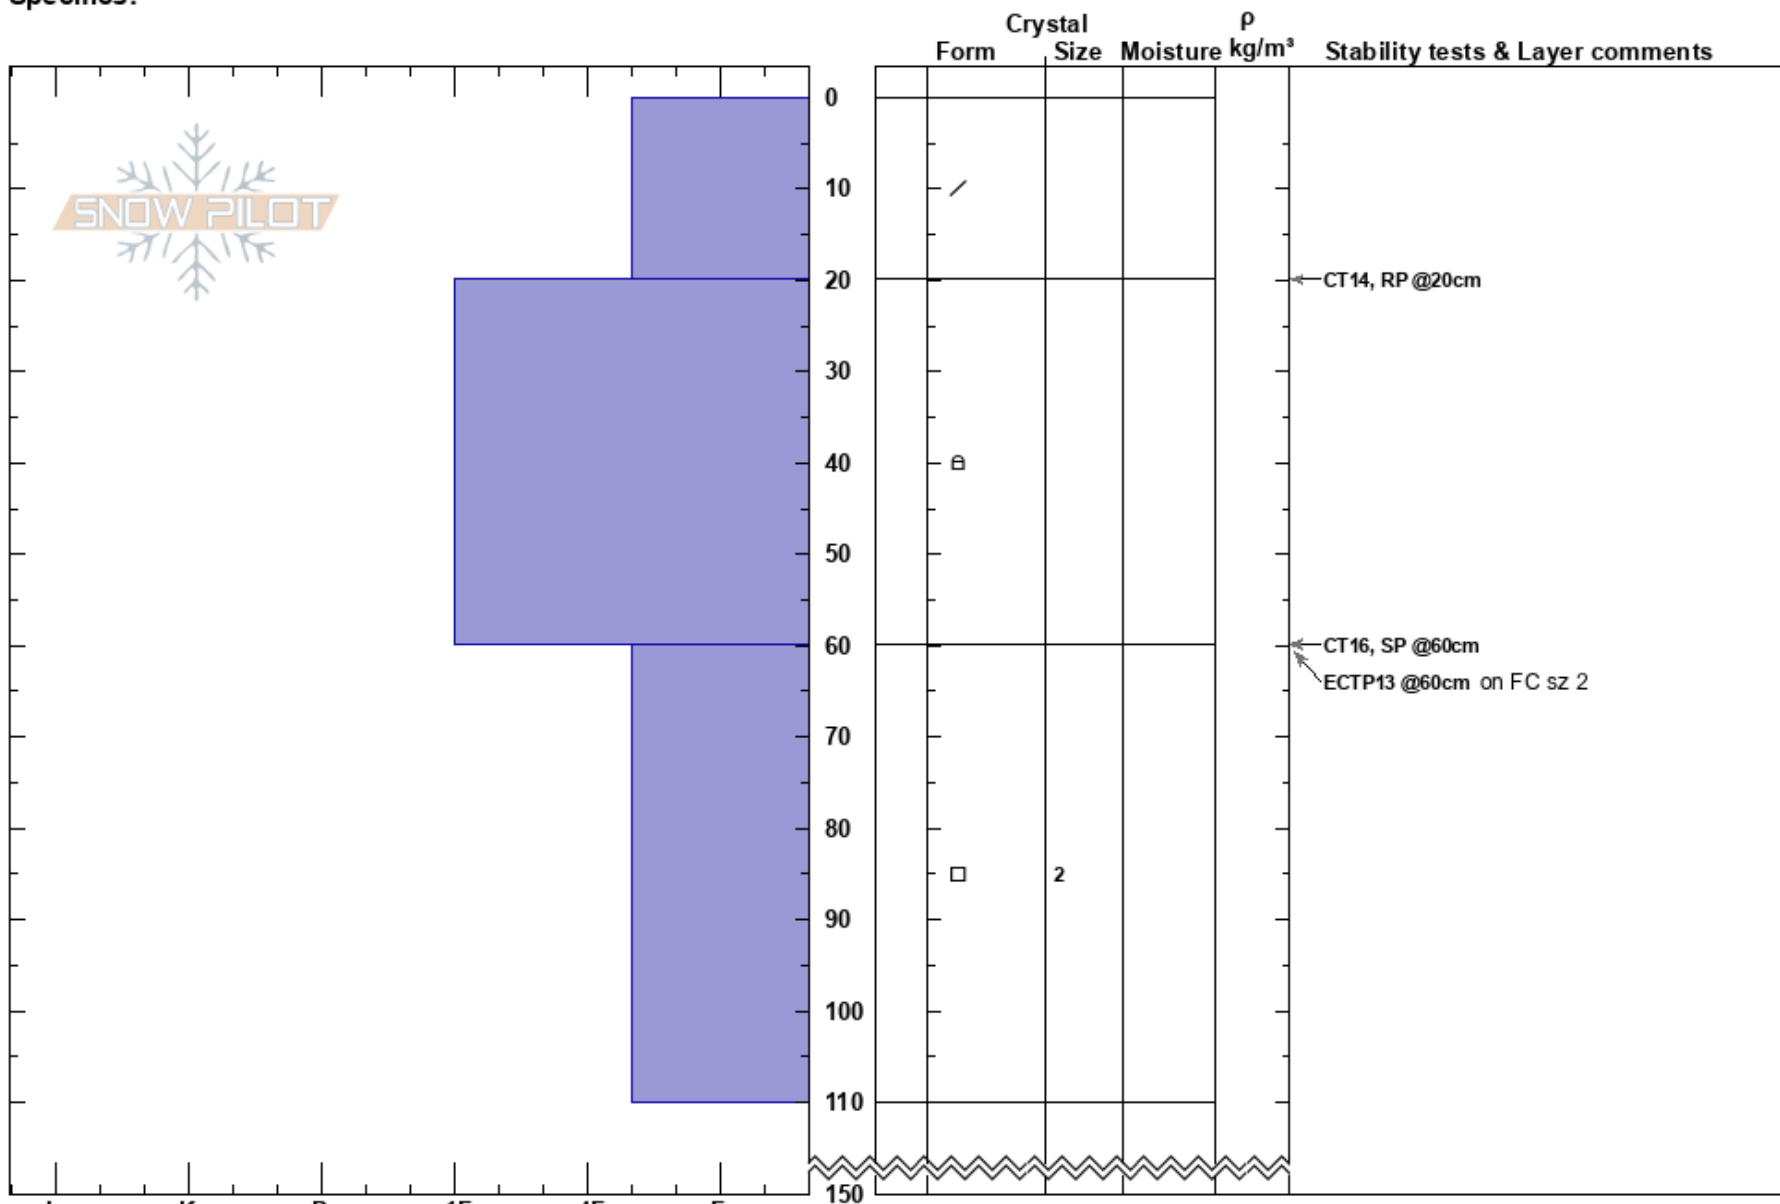

SSS Glory
 Selkirks
 BC
 Elevation: 2430 m
 Aspect: NE
 Specifics:

Bruce Gardave
 16/12/2022 - 14:30
 Co-ord: 11U 490126W 5561380N
 Slope Angle: 34°
 Wind Loading:

Stability:
 Air Temperature:
 Sky Cover: SCT
 Precipitation: NO
 Wind: Calm

HS: 150 Layer Notes:

Notes: Open alpine feature next to rock outcrop. Subjected to cross-loading winds