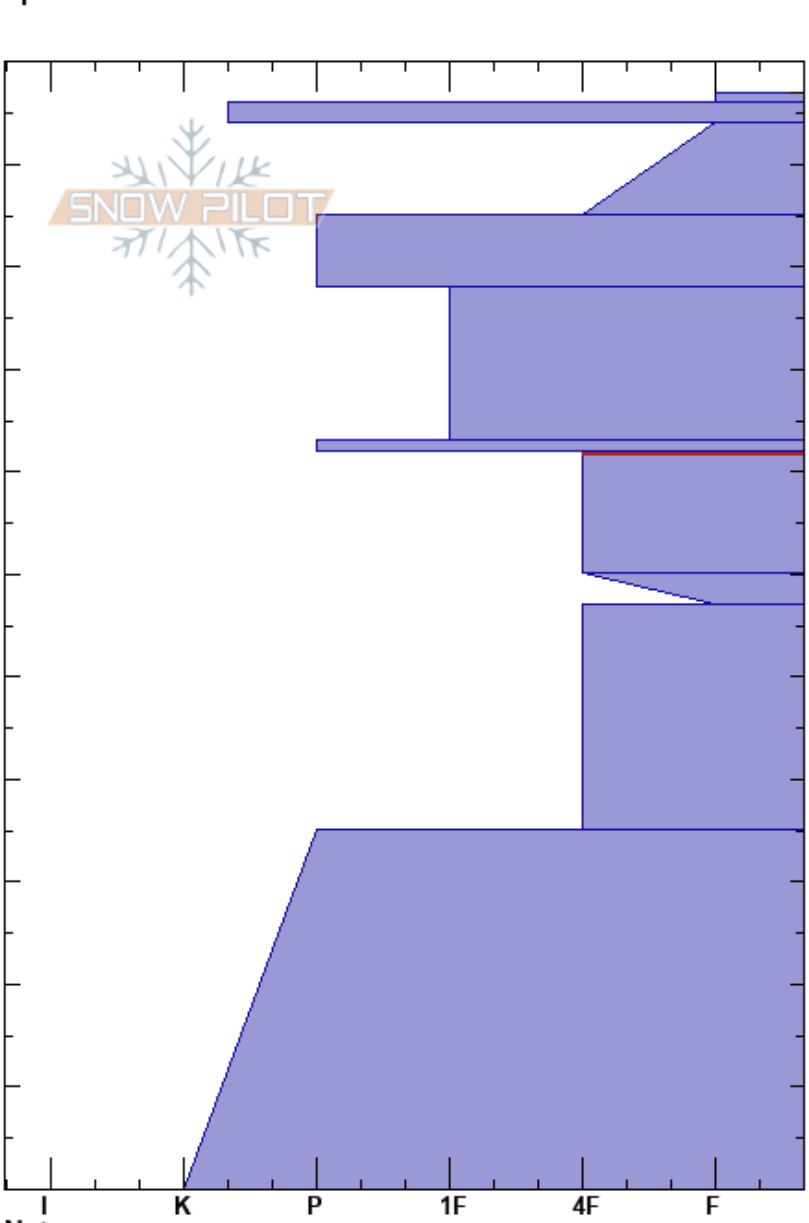

Troy Bowl
 Douglas Alps
 AK
 Elevation: 724 m
 Aspect: N
 Specifics:

Marissa Capito
 12/16/2022 - 10:40am
 Co-ord: 58.27041N, -134.48124W
 Slope Angle: 28°
 Wind Loading:

Stability:
 Air Temperature: -6°C
 Sky Cover: CLR
 Precipitation: NO
 Wind: SE Light Breeze

HS: 107
 PF: 25
 PS: 7
 72-60cm: Problematic layer

Height (m)	Crystal		ρ kg/m ³	Stability tests & Layer comments
	Form	Size		
107	V	1.5		
100	=			
90	☉	0.5		
80	•	0.5		
70	☉	1.5		
60	B	1		CT28, Q3 @60cm ECTN28 @60cm PST70/100 (Arr) @60cm
50	•	1		
40	☉	2.5		
30				
20	B	1.5		
10				
0				