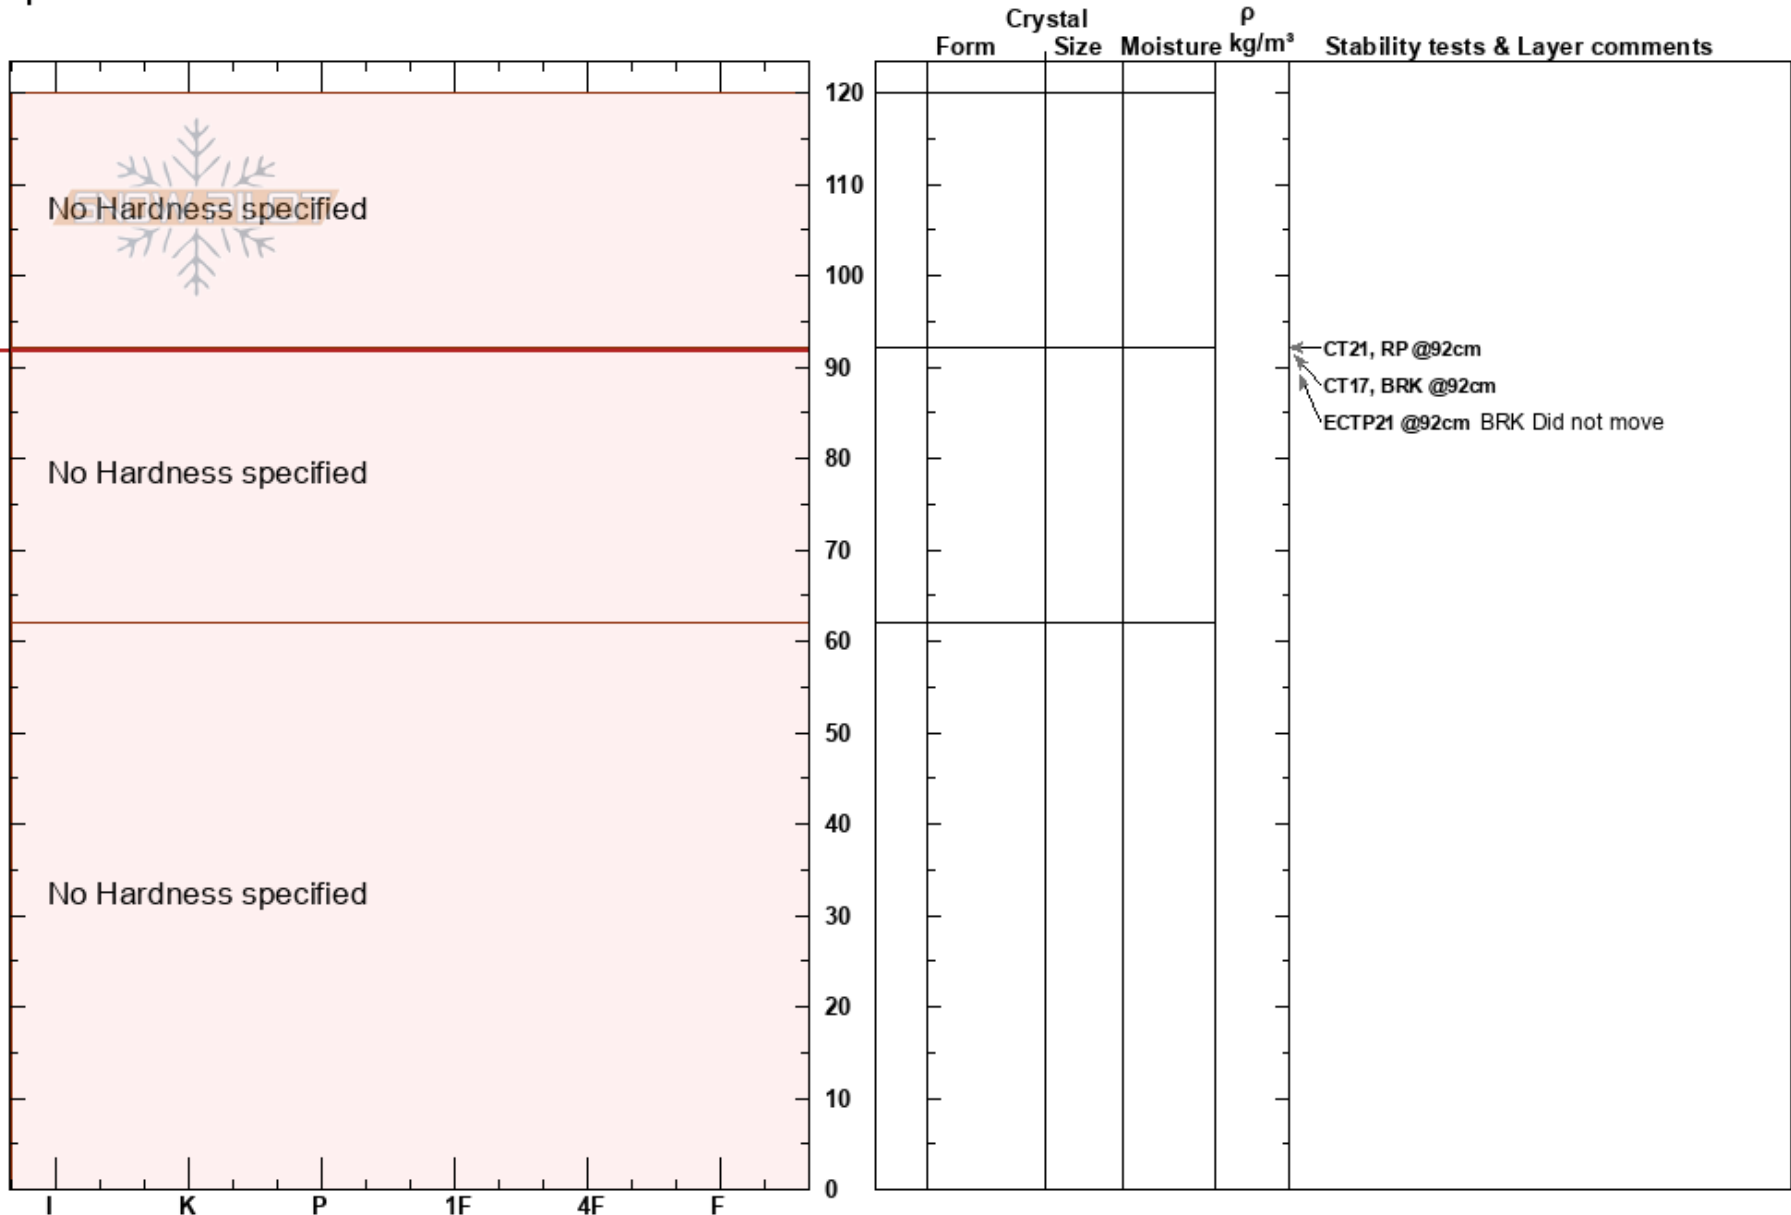

Lower Patrol QP  
Gore Range  
CO  
Elevation:  
Aspect:  
Specifics:

Arthur Elmer  
12/16/2022 - 2:00pm  
Co-ord:  
Slope Angle:  
Wind Loading: no

Stability:  
Air Temperature:  
Sky Cover: CLR  
Precipitation:  
Wind: Calm

Layer Notes:  
92-62cm: Problematic layer

Notes: