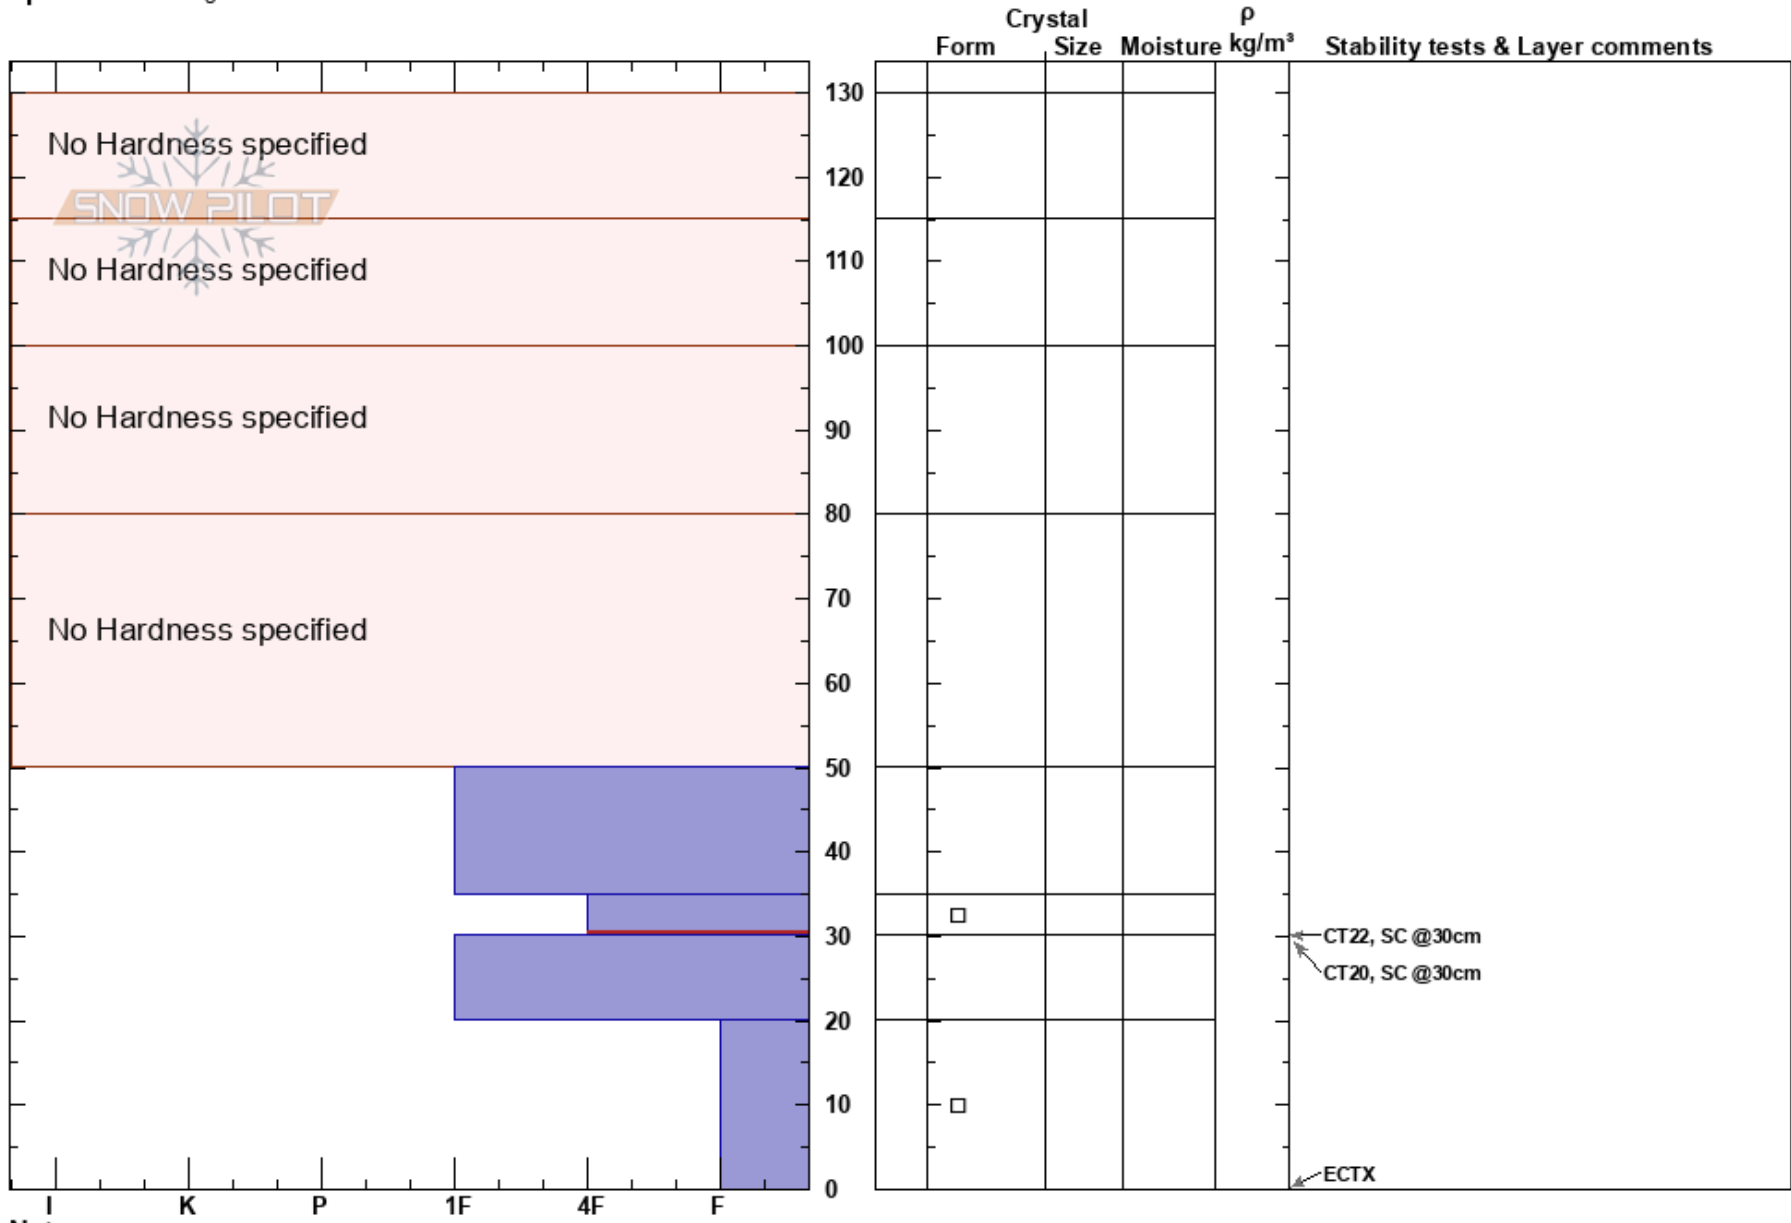

35-30cm: Problematic layer

CO

Co-ord:

Sky Cover: CLR

Elevation:

Slope Angle:

Precipitation: NO

Aspect:

Wind Loading:

Wind: Calm

Specifics: Pit dug in a Ski Area

Notes: