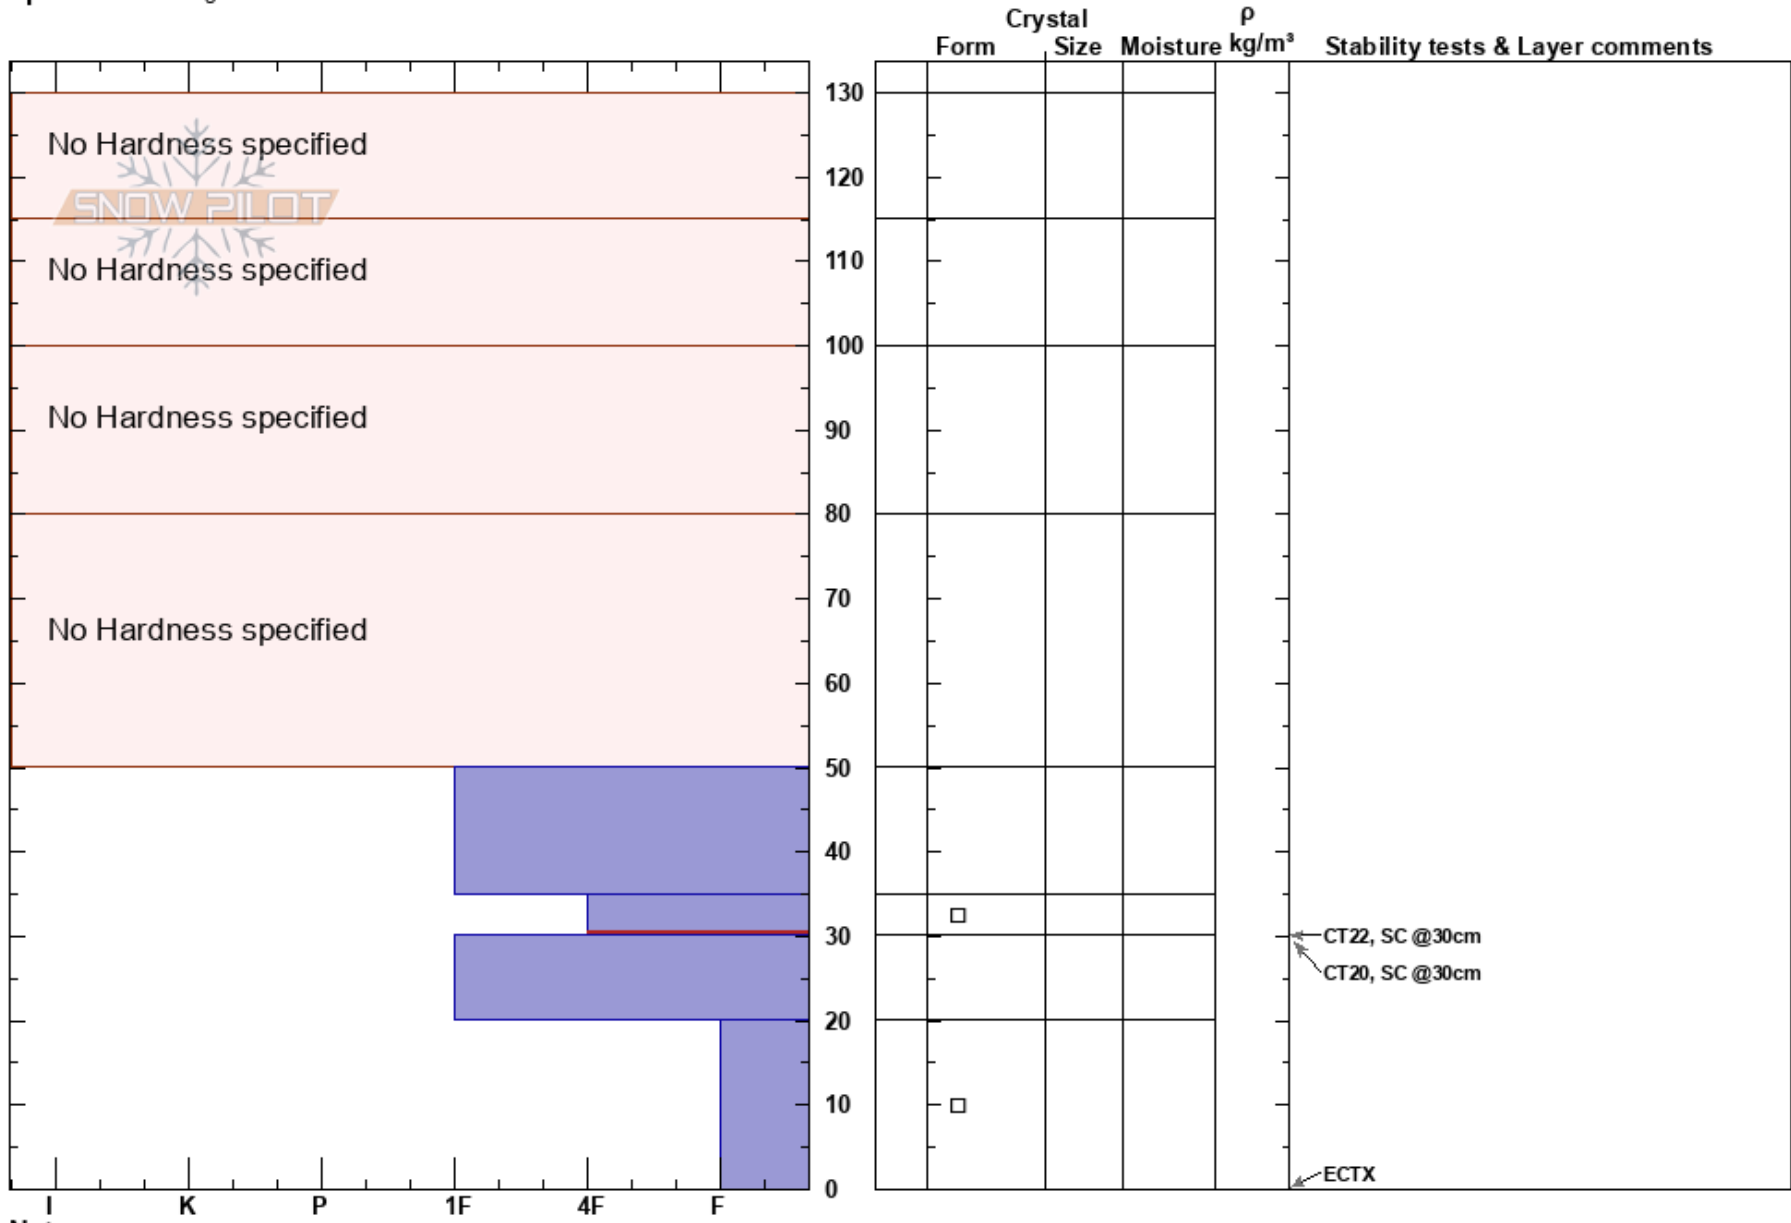

35-30cm: Problematic layer

CO

Co-ord:

Sky Cover: CLR

Elevation:

Slope Angle:

Precipitation: NO

Aspect:

Wind Loading:

Wind: Calm

Specifics: Pit dug in a Ski Area

Notes:

I K P 1F 4F F