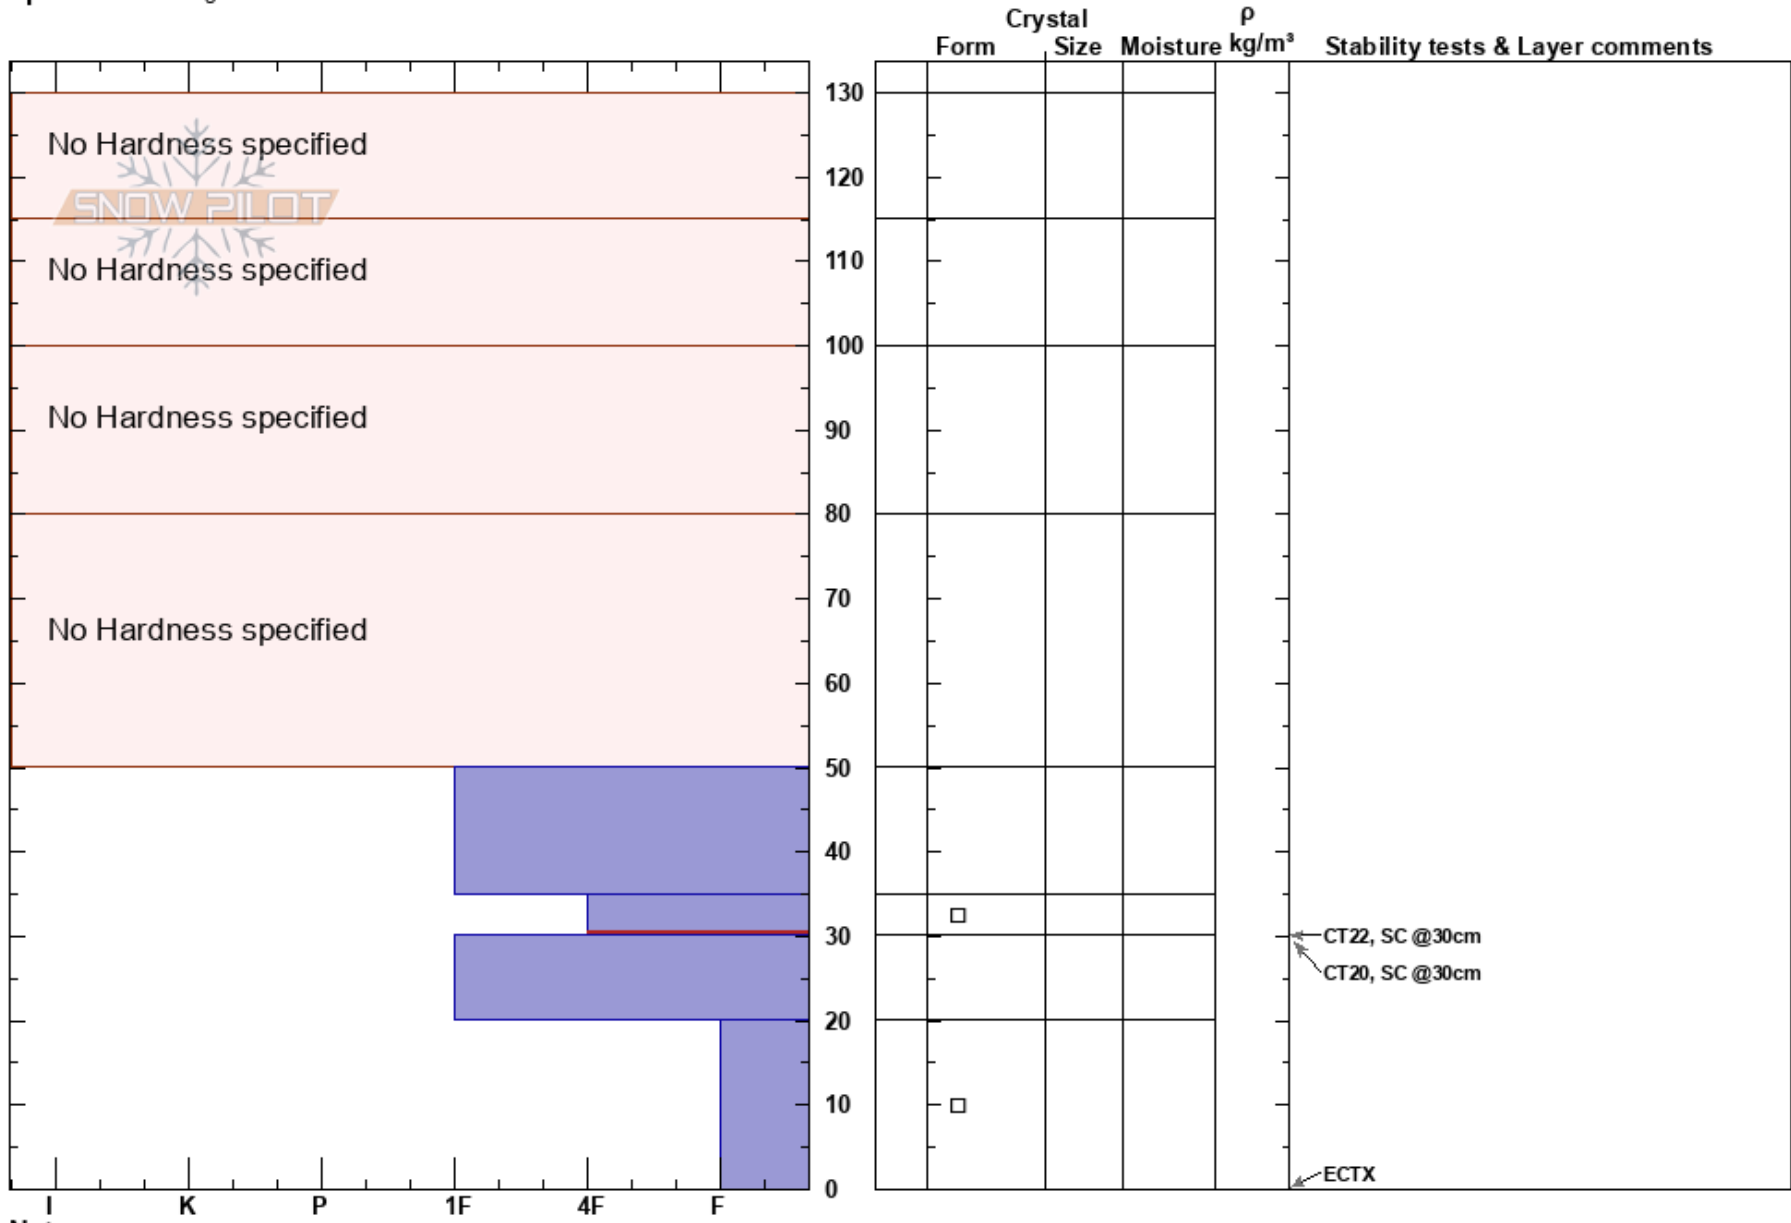

35-30cm: Problematic layer

CO

Co-ord:

Sky Cover: CLR

Elevation:

Slope Angle:

Precipitation: NO

Aspect:

Wind Loading:

Wind: Calm

Specifics: Pit dug in a Ski Area

Notes:

I K P 1F 4F F

CT22, SC @30cm  
CT20, SC @30cm

ECTX