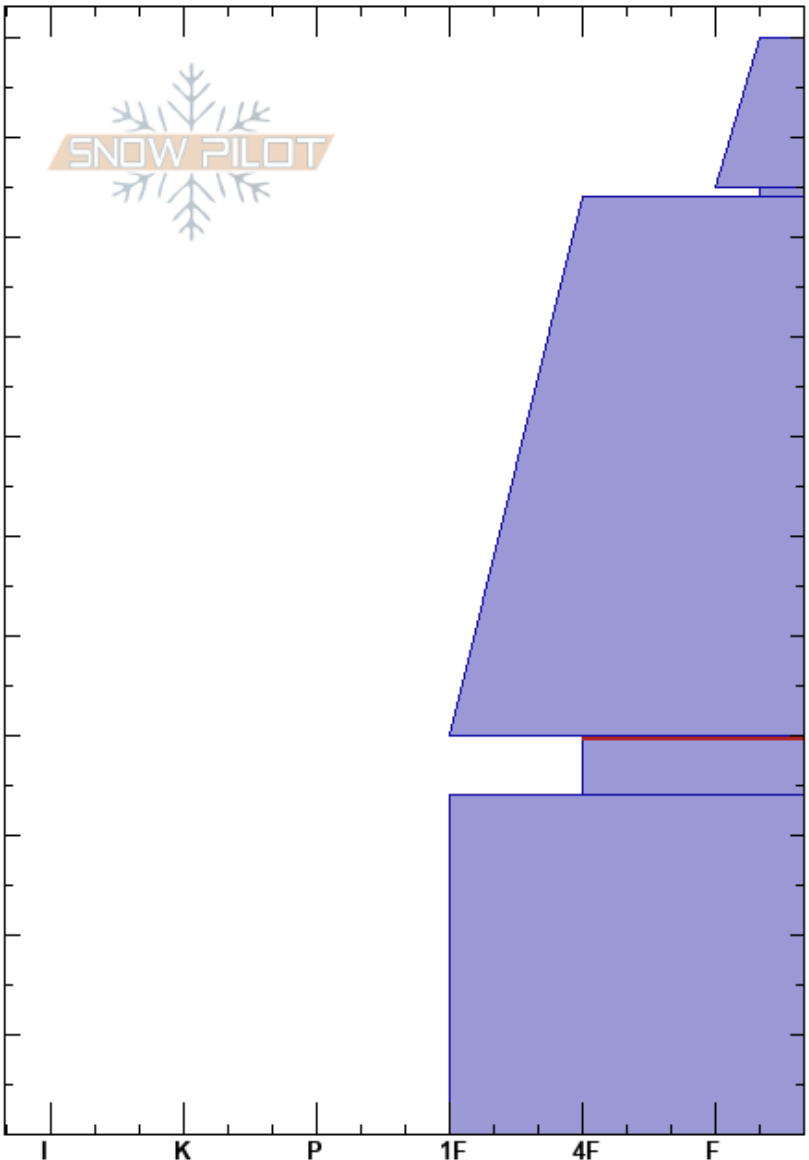

Jenny Bowl
 Rattlesnake Mtns
 MT
 Elevation: 7815 ft
 Aspect: SE
 Specifics:

Arden Feldman
 12/16/2022 - 11:15am
 Co-ord: 47.04042N, -113.98509W
 Slope Angle: 24°
 Wind Loading:

Stability:
 Air Temperature: -11.5°C
 Sky Cover: OVC
 Precipitation: S-1
 Wind: W Light Breeze

HS: 110
 Layer Notes:
 40-34cm: Problematic layer

Height (cm)	Crystal		ρ kg/m ³	Stability tests & Layer comments
	Form	Size		
110				
100	/			
95	V	6		
90				
80				
70				
60	⊖	0.5-1		
50				
40	⊖	1		CT14, SP @40cm CT21, SP @40cm PST26/100 (End) @40cm
30				
20	⊖	1		
10				
0				ECTX (ECTP 34)