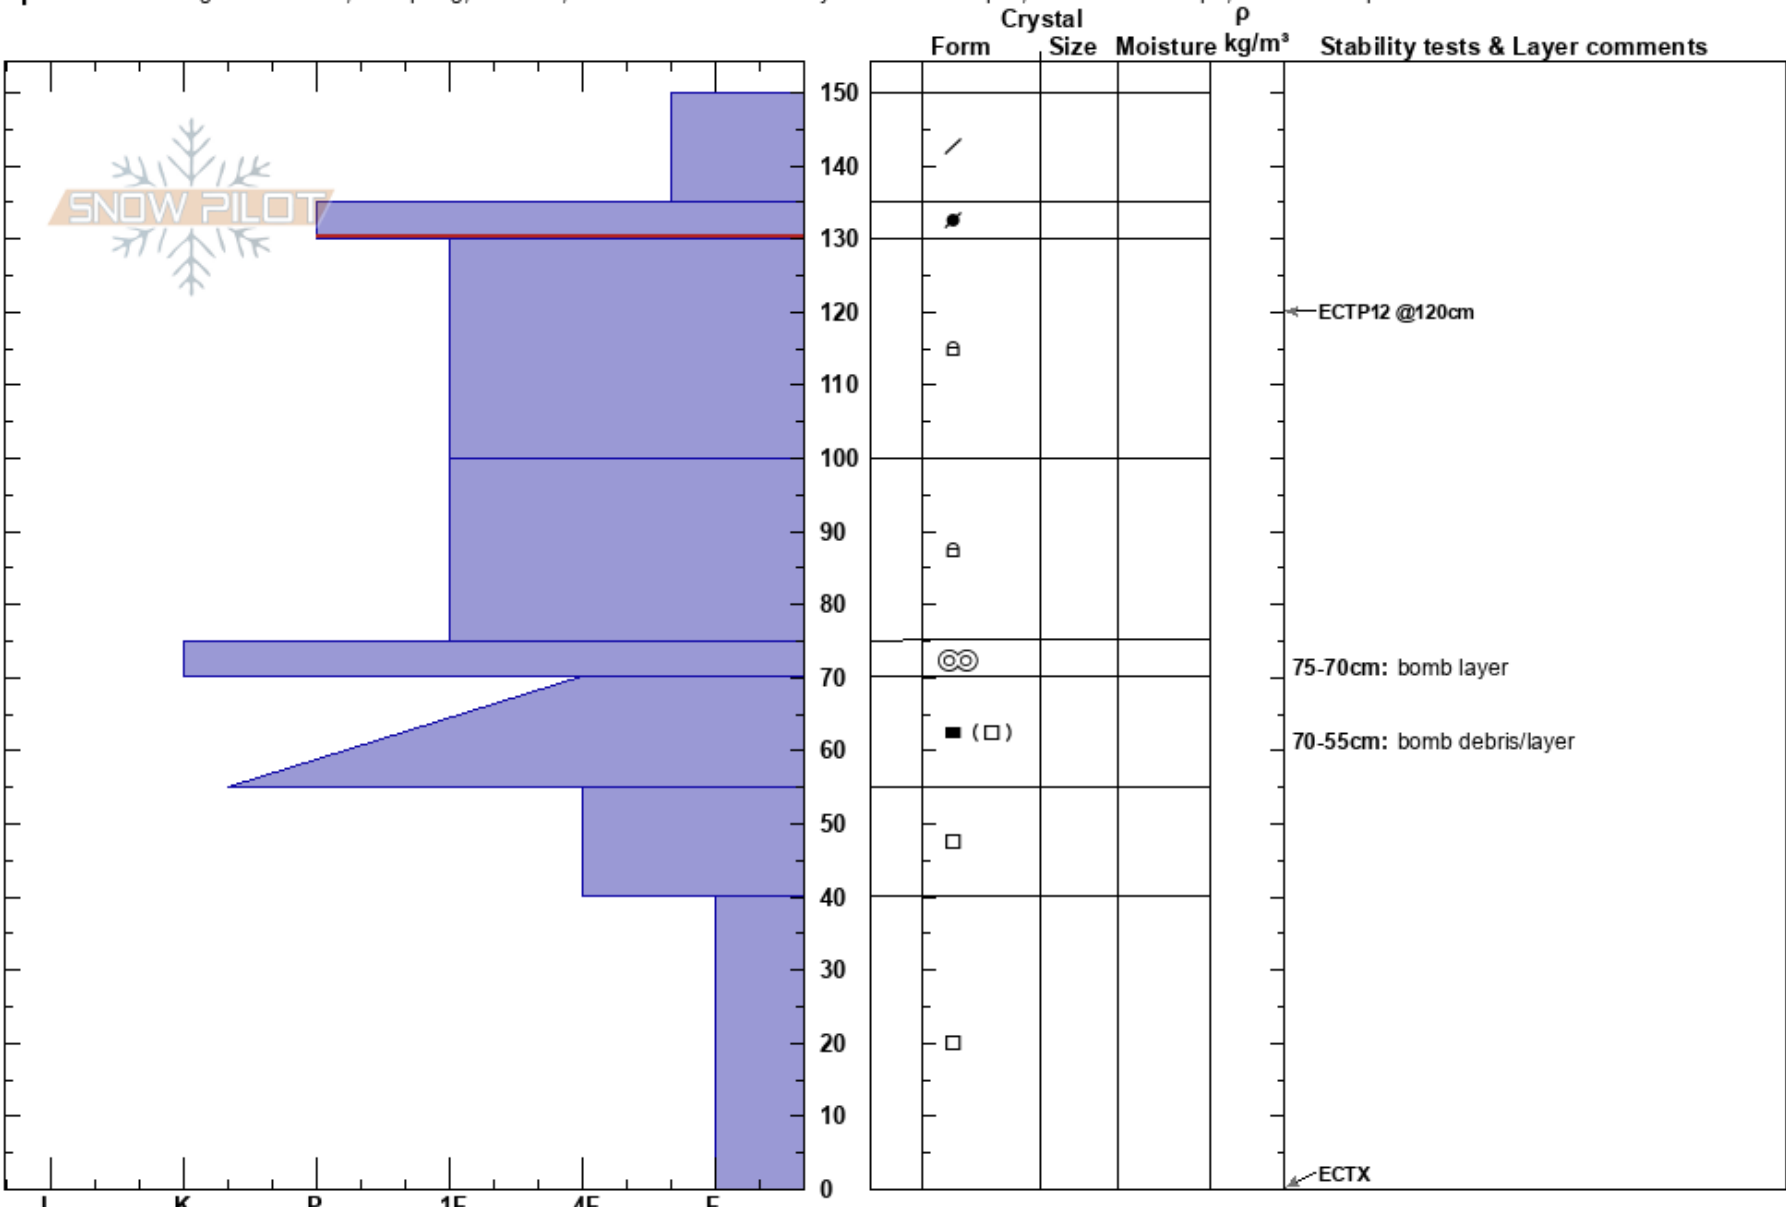

Uranus  
 Fremont Pass  
 CO  
**Elevation:** 11978 ft  
**Aspect:** 56°

Reed Ryan  
 12/16/2022 - 12:00pm  
**Co-ord:** 39.47127N, -106.15467W  
**Slope Angle:** 37°  
**Wind Loading:** previous

**Stability:** Good  
**Air Temperature:**  
**Sky Cover:** FEW  
**Precipitation:** NO  
**Wind:** W Calm

**HS:** 150  
**PF:** 40  
**PS:** 20  
**Layer Notes:**  
 135-130cm: Problematic layer  
 75-70cm: bomb layer  
 70-55cm: bomb debris/layer

**Specifics:** Pit dug in a Ski Area; Collapsing, localized; Recent avalanche activity on different slopes; Ski tracks on slope; We skied slope