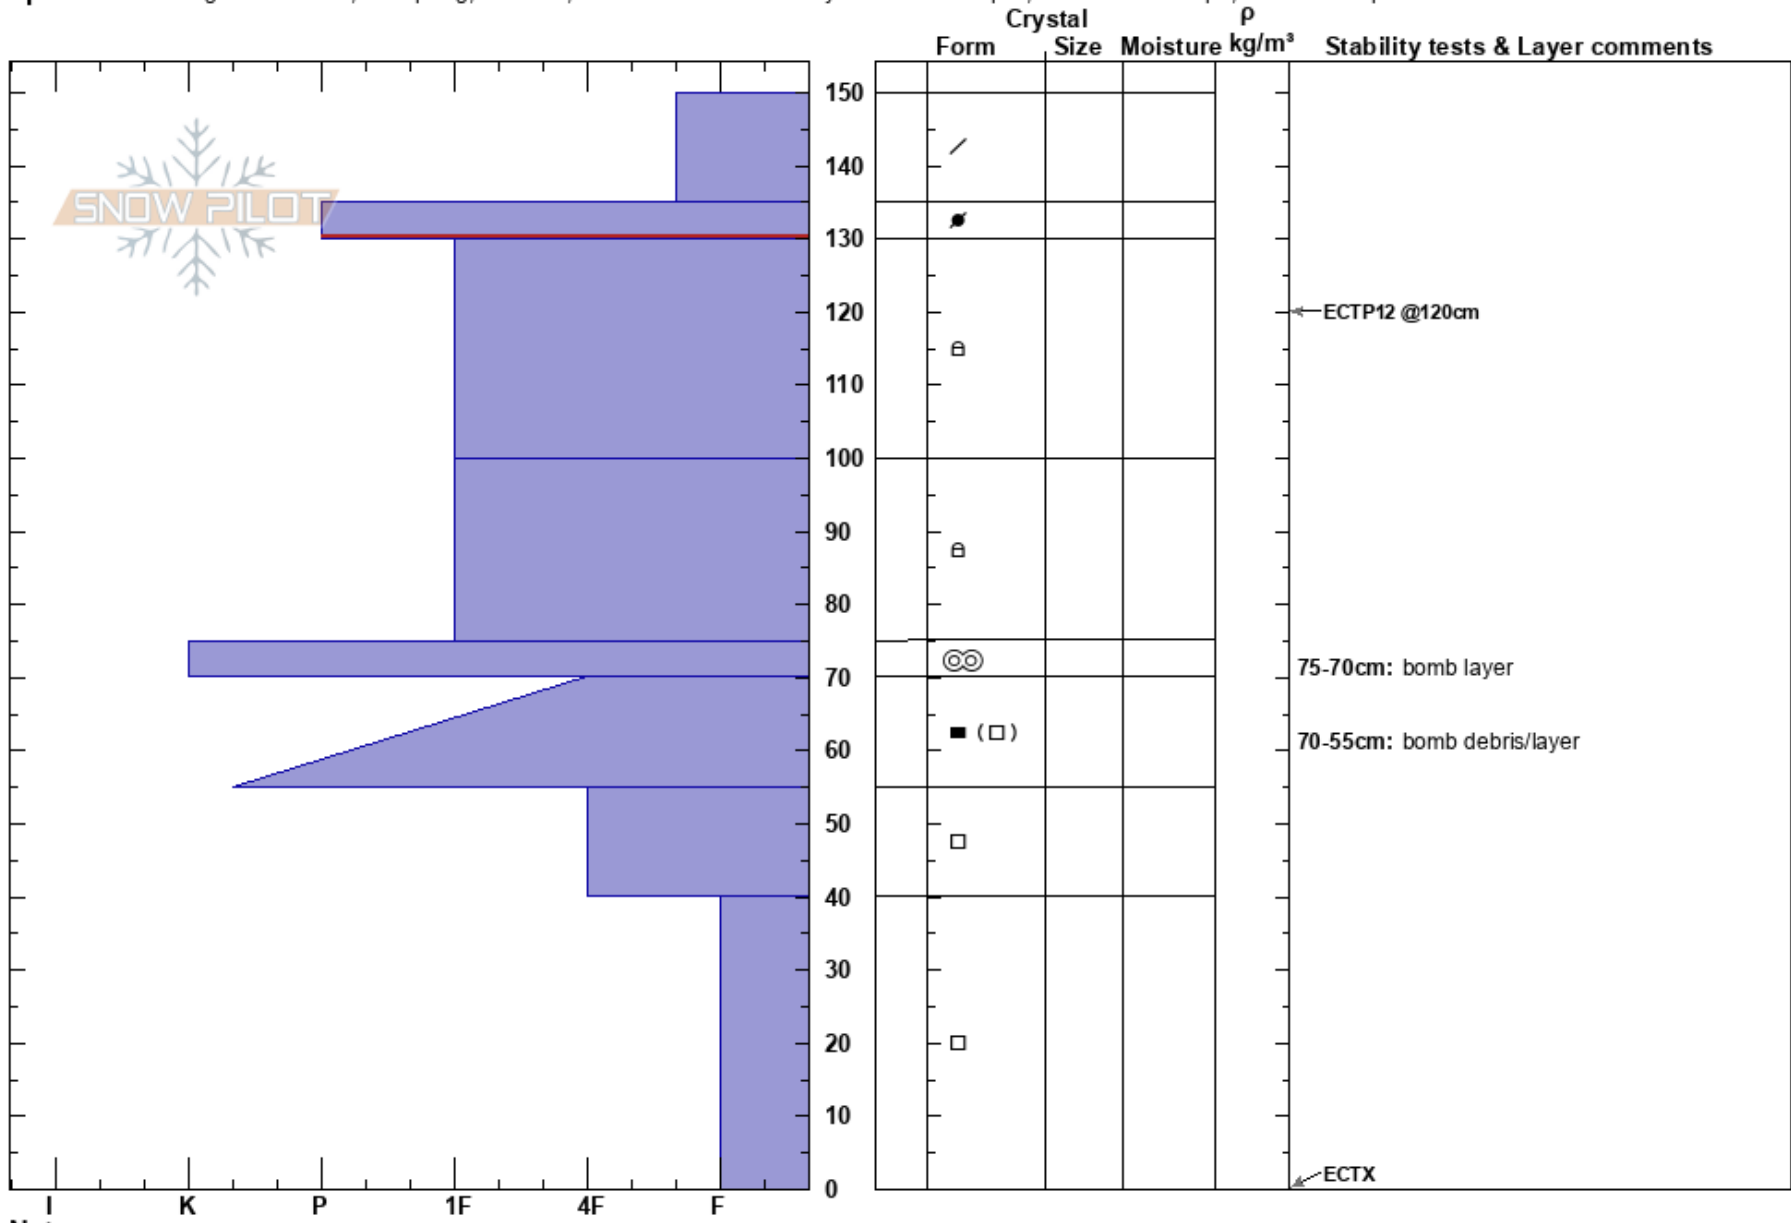

Uranus  
 Fremont Pass  
 CO  
**Elevation:** 11978 ft  
**Aspect:** 56°

Reed Ryan  
 12/16/2022 - 12:00pm  
**Co-ord:** 39.47127N, -106.15467W  
**Slope Angle:** 37°  
**Wind Loading:** previous

**Stability:** Good  
**Air Temperature:**  
**Sky Cover:** FEW  
**Precipitation:** NO  
**Wind:** W Calm

**HS:** 150  
**PF:** 40  
**PS:** 20  
**Layer Notes:**  
 135-130cm: Problematic layer  
 75-70cm: bomb layer  
 70-55cm: bomb debris/layer

**Specifics:** Pit dug in a Ski Area; Collapsing, localized; Recent avalanche activity on different slopes; Ski tracks on slope; We skied slope