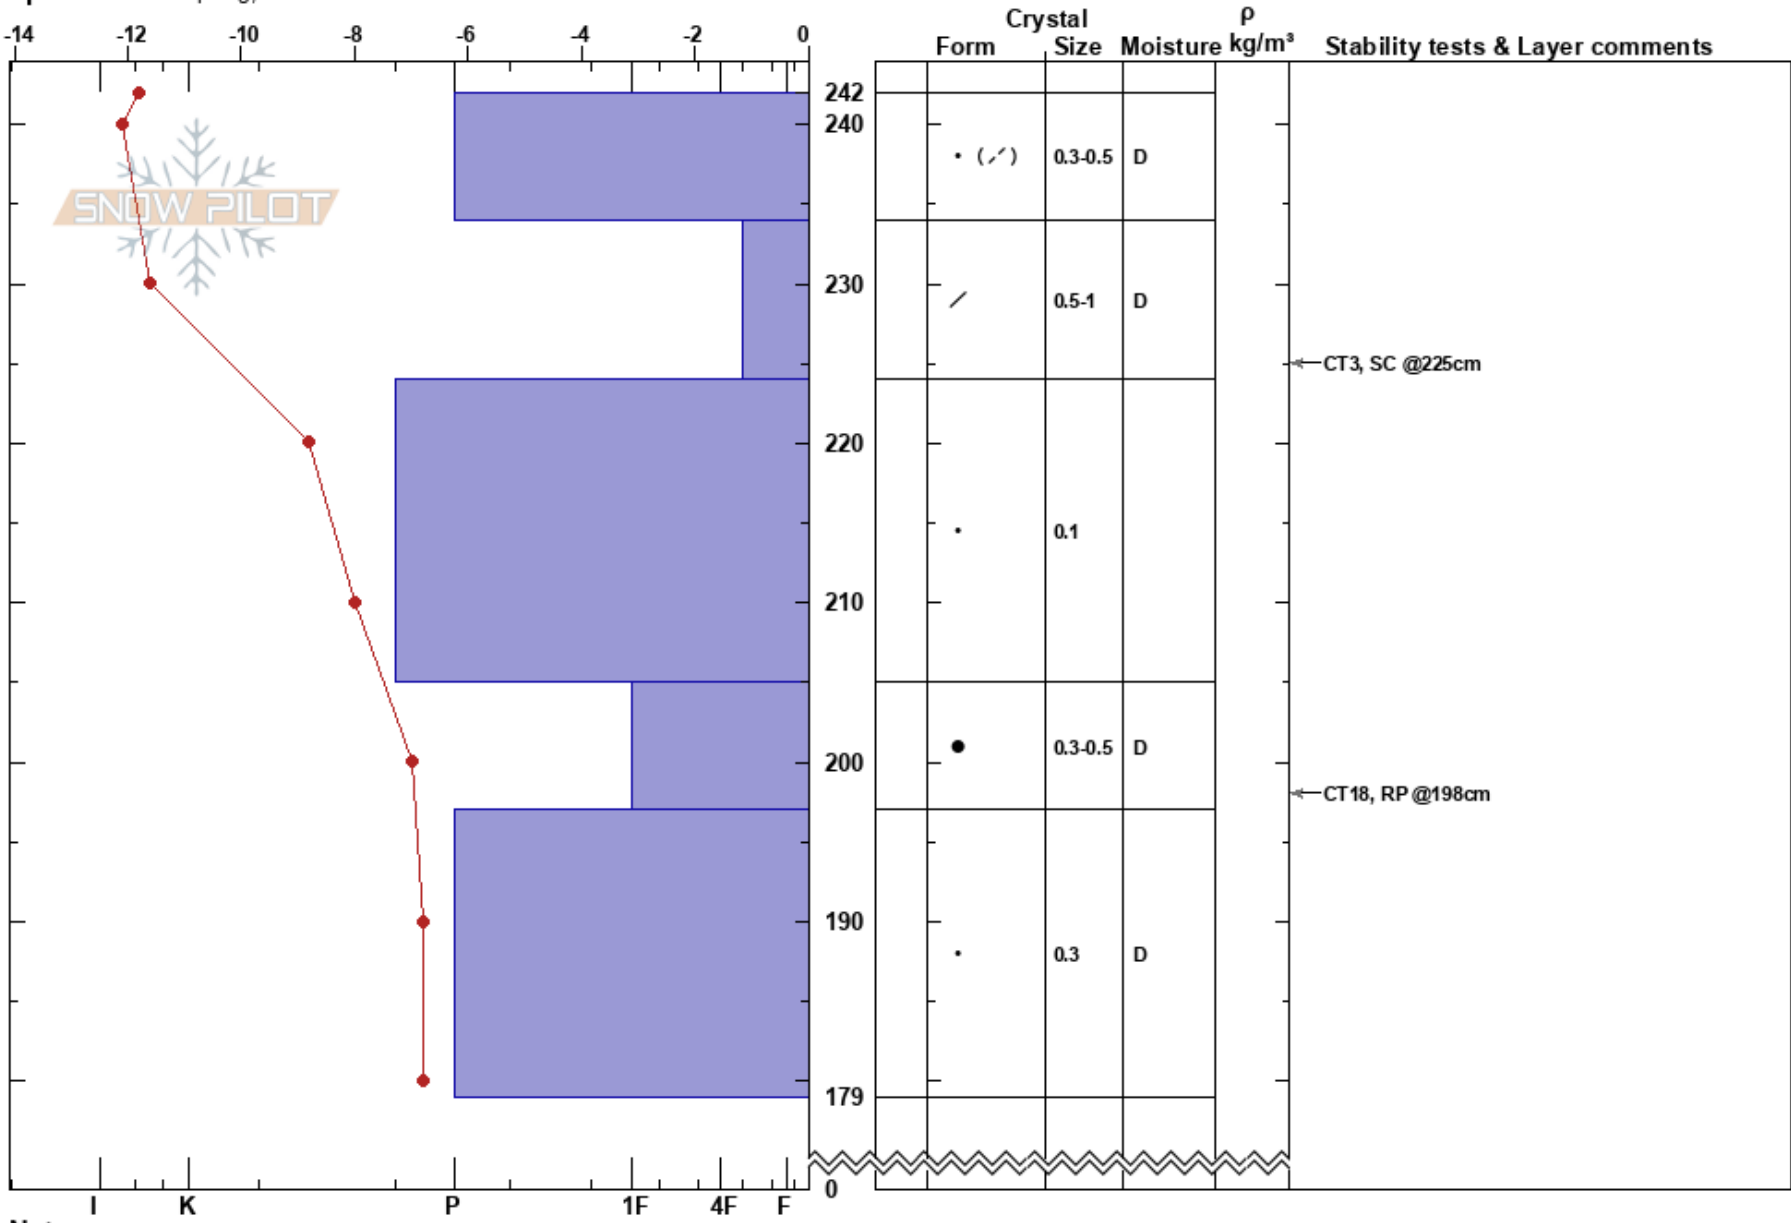

Kumroch Av.Path #70  
 Kamchatka  
 Russia  
**Elevation:** 1037 m  
**Aspect:**  
**Specifics:** Collapsing, localized

Mikhail Ryabchikov  
 16/12/2022 - 13:45  
**Co-ord:**  
**Slope Angle:** 30°  
**Wind Loading:** previous

**Stability:** Fair **HS:**242 **Layer Notes:**  
**Air Temperature:** -9.7°C 234-224cm: Problematic layer  
**Sky Cover:** SCT  
**Precipitation:** NO  
**Wind:** W Light Breeze

Notes: