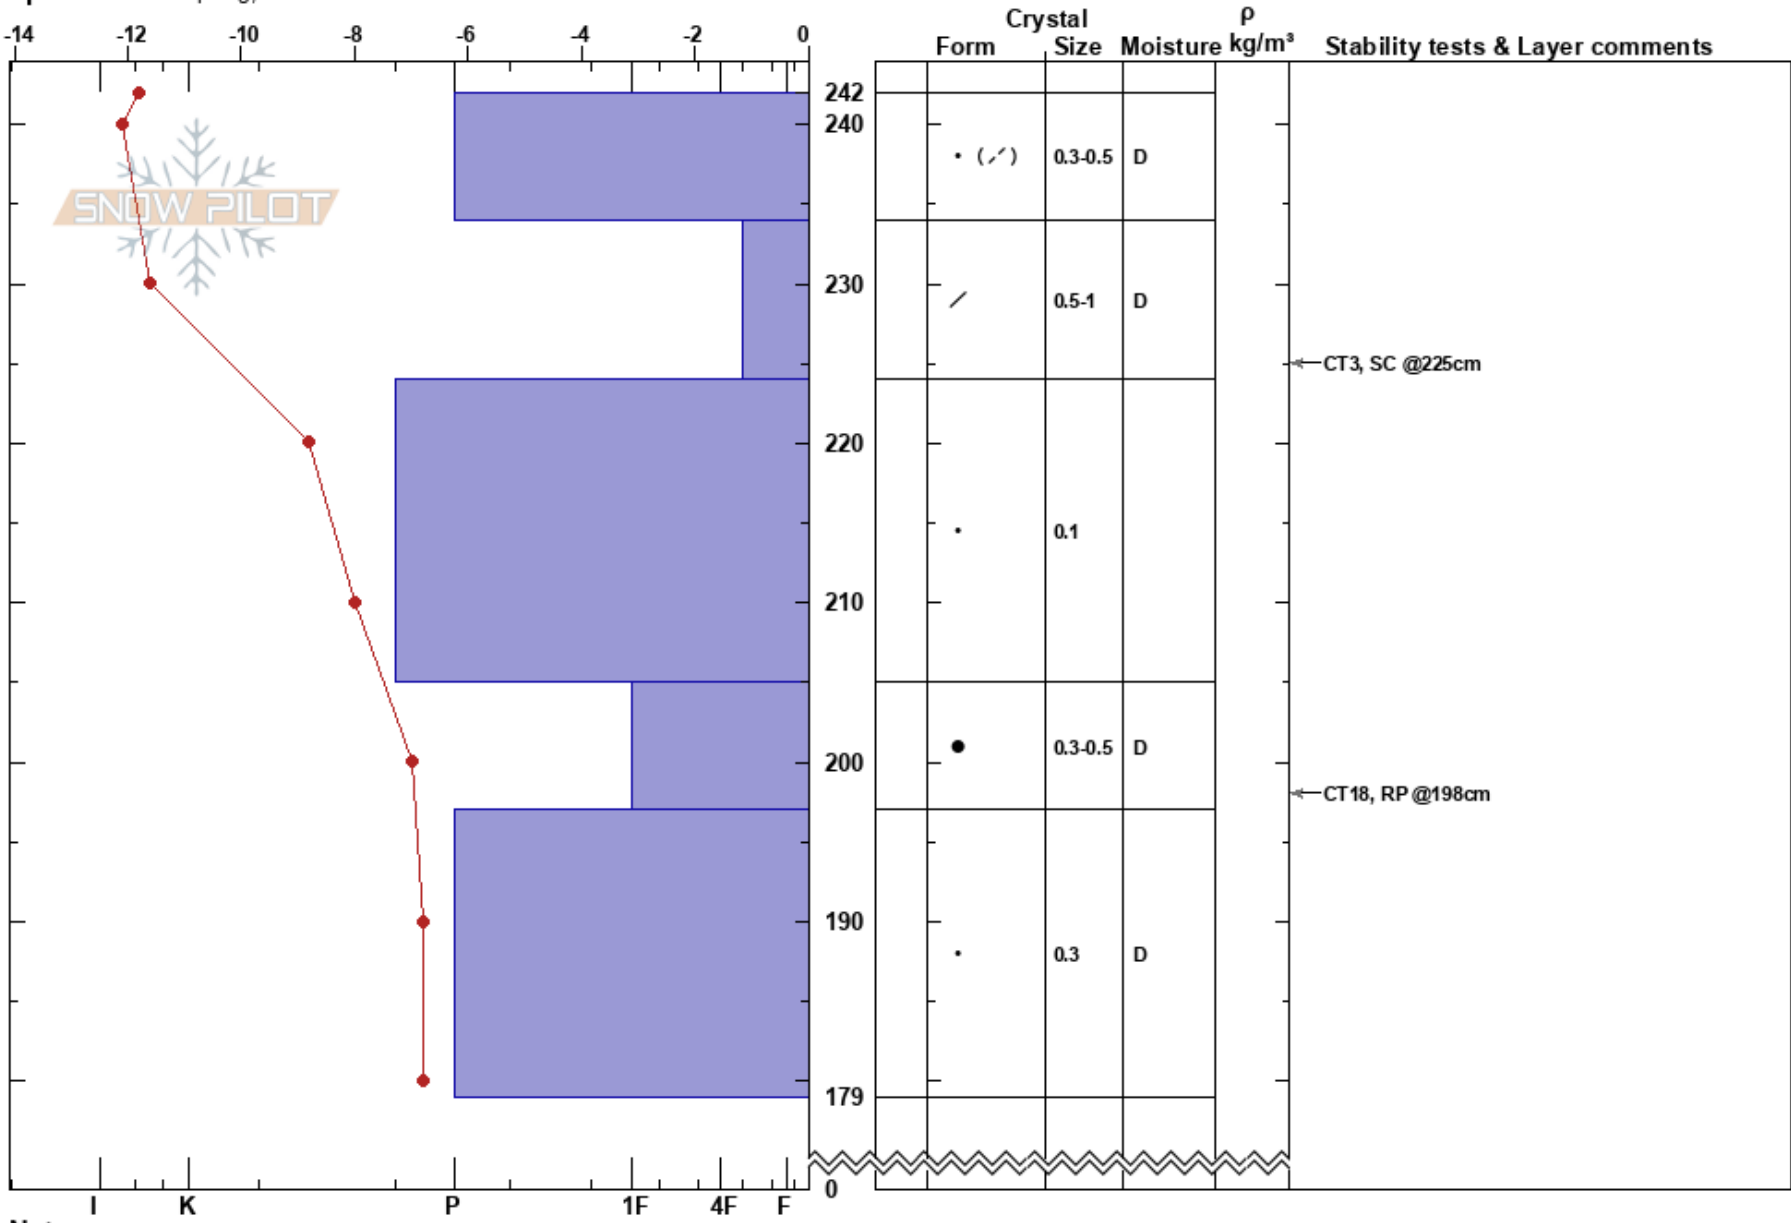

Kumroch Av.Path #70
 Kamchatka
 Russia
Elevation: 1037 m
Aspect:
Specifics: Collapsing, localized

Mikhail Ryabchikov
 16/12/2022 - 13:45
Co-ord:
Slope Angle: 30°
Wind Loading: previous

Stability: Fair **HS:**242 **Layer Notes:**
Air Temperature: -9.7°C 234-224cm: Problematic layer
Sky Cover: SCT
Precipitation: NO
Wind: W Light Breeze