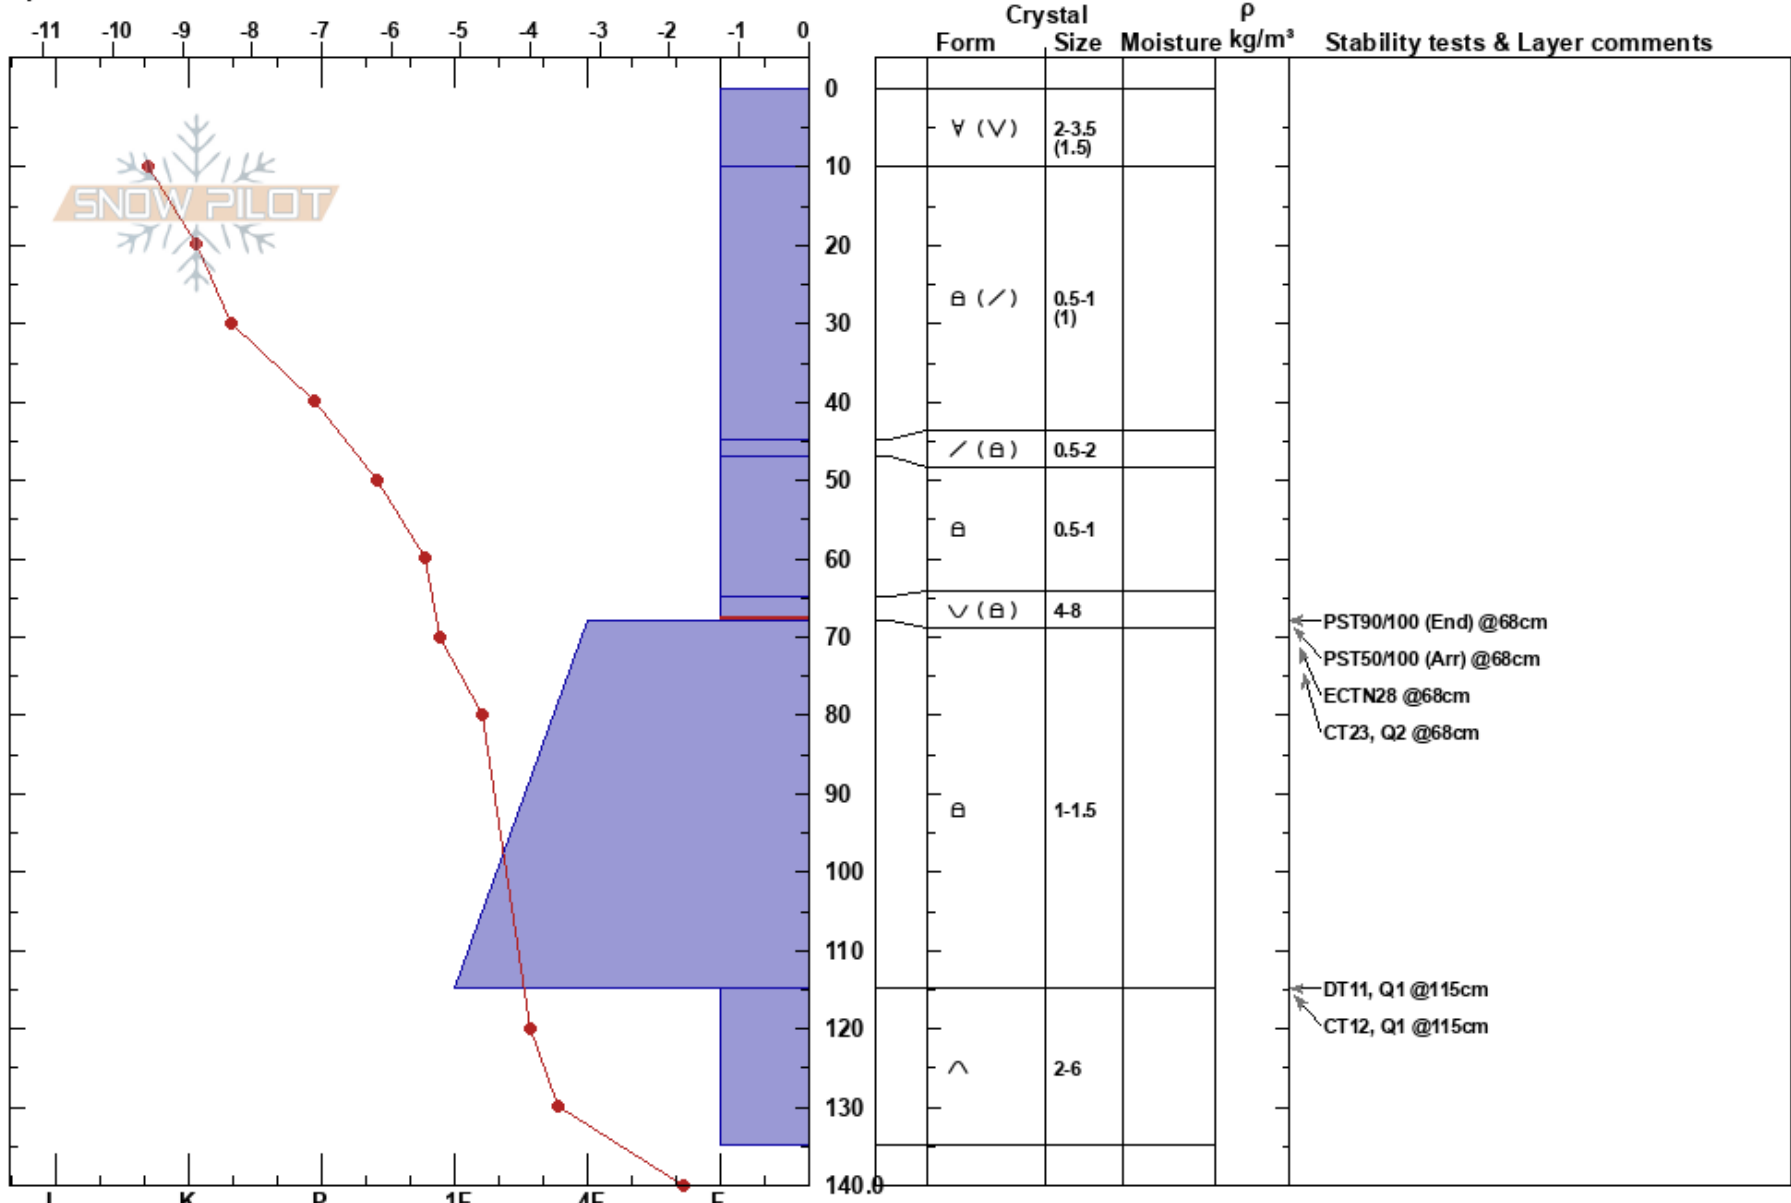

Schweizer Backside
 Selkirk Mtns
 ID
 Elevation: 6000 ft
 Aspect: 303°

Kevin Stolbrock
 12/16/2022 - 11:00am
 Co-ord: 48.37471N, -116.64013E
 Slope Angle: 37°
 Wind Loading: previous

Stability: Good
 Air Temperature: -12.2°C
 Sky Cover: X
 Precipitation: NO
 Wind: SW Light Breeze

HS: 150
 PF: 61
 PS: 22
 Layer Notes:
 65-68cm: Observed large SH preserved
 65-68cm: Problematic layer

Specifics: Ski tracks on slope

Notes: