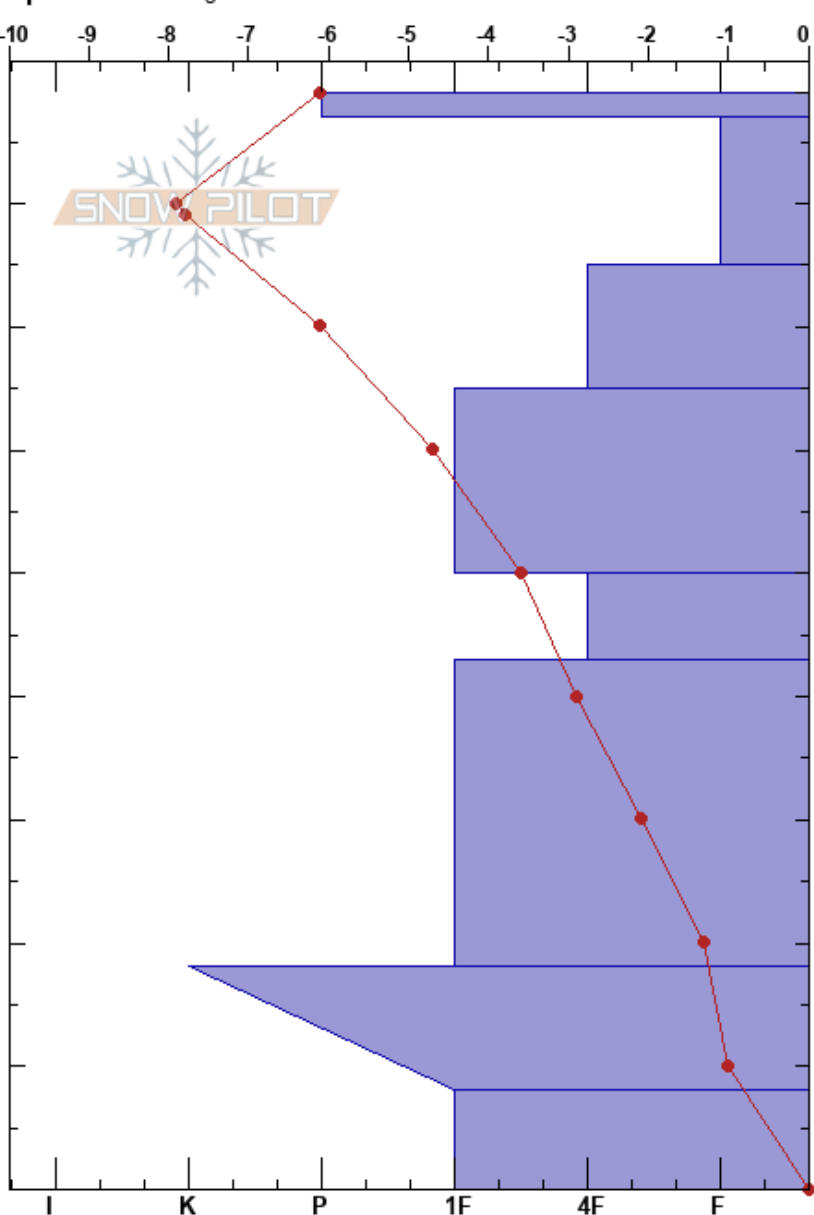

Wx plot 20221216 week
 Monashee
 BC
 Elevation: 2022 m
 Aspect: E
 Specifics: Pit dug in a Ski Area

Taylor Wilson
 16/12/2022 - 10:30
 Co-ord: 49.74222N, -118.92462W
 Slope Angle:
 Wind Loading:

Stability: **HS:89**
 Air Temperature: -4.6°C PF: 35
 Sky Cover: FEW
 Precipitation: NO
 Wind: Calm
 Layer Notes: 18-8cm: Laminated mfcrr with facets

Form	Crystal		Moisture	ρ kg/m ³	Stability tests & Layer comments
	Size				
□ (/)	2-3	(0.5)			← CT6, RP @84cm
/ (□)	2-3	(1.5)			
□	0.5-1				← CT24, RP @72cm
□	1				
□	1				
□	1				
⊙ (□)	(2.5)				18-8cm: Laminated mfcrr with facets
□	1-2				← ECTX