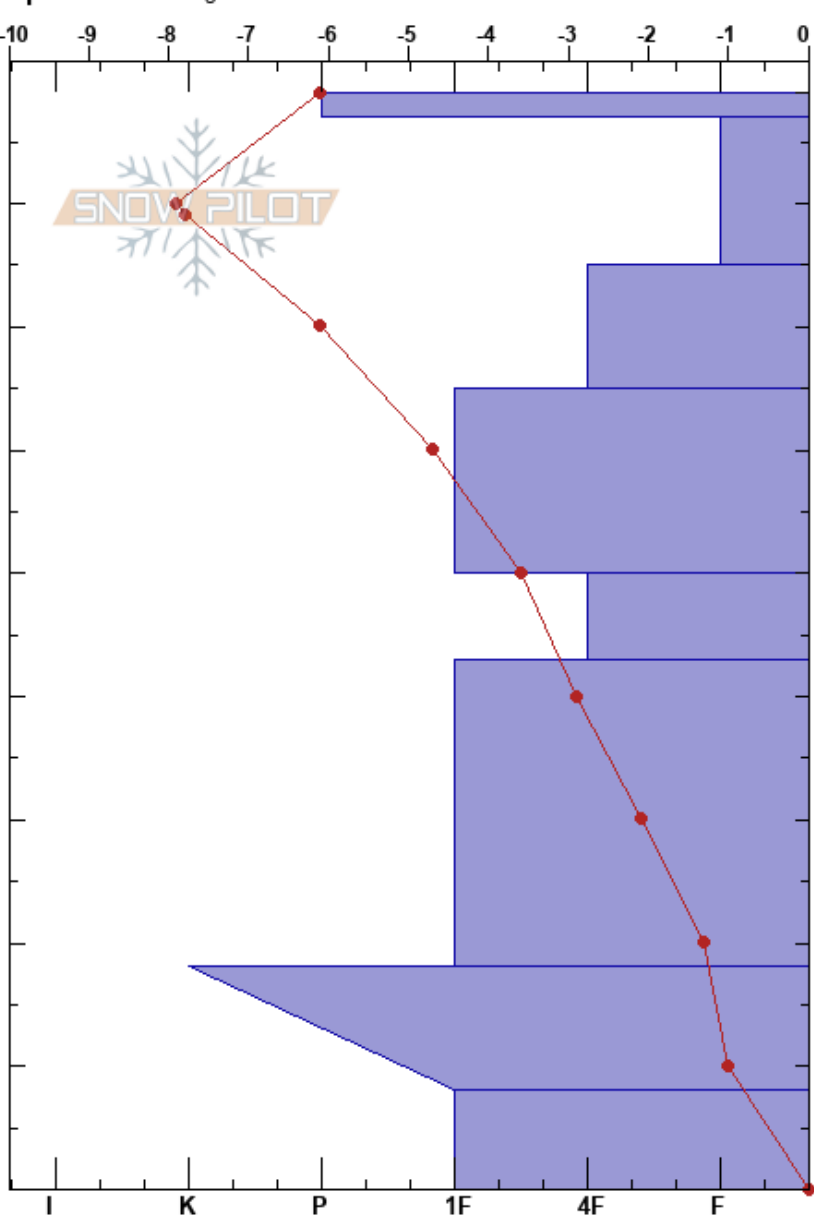

Wx plot 20221216 week
 Monashee
 BC
 Elevation: 2022 m
 Aspect: E
 Specifics: Pit dug in a Ski Area

Taylor Wilson
 16/12/2022 - 10:30
 Co-ord: 49.74222N, -118.92462W
 Slope Angle:
 Wind Loading:

Stability: **HS:89**
 Air Temperature: -4.6°C PF: 35
 Sky Cover: FEW
 Precipitation: NO
 Wind: Calm
 Layer Notes: 18-8cm: Laminated mfcrr with facets

Form	Crystal		ρ kg/m ³	Stability tests & Layer comments
	Size	Moisture		
□ (/)	2-3 (0.5)			
/ (□)	2-3 (1.5)			←CT6, RP @84cm
□	0.5-1			←CT24, RP @72cm
□	1			
□	1			
□	1			
⊙⊙ (□)	(2.5)			18-8cm: Laminated mfcrr with facets
□	1-2			←ECTX