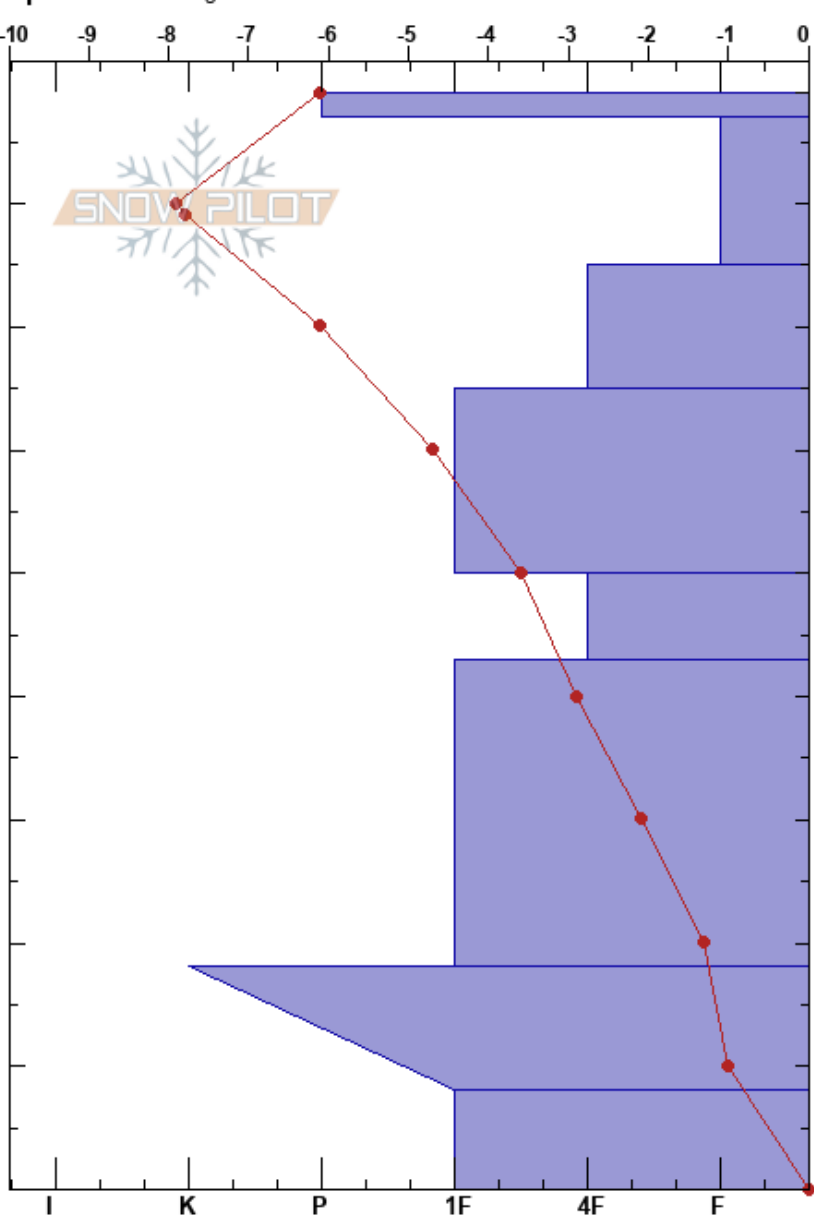

Wx plot 20221216 week
 Monashee
 BC
 Elevation: 2022 m
 Aspect: E
 Specifics: Pit dug in a Ski Area

Taylor Wilson
 16/12/2022 - 10:30
 Co-ord: 49.74222N, -118.92462W
 Slope Angle:
 Wind Loading:

Stability: **HS:89**
 Air Temperature: -4.6°C PF: 35
 Sky Cover: FEW
 Precipitation: NO
 Wind: Calm
 Layer Notes: 18-8cm: Laminated mfcrr with facets

Form	Crystal		Moisture	ρ kg/m ³	Stability tests & Layer comments
	Size				
□ (/)	2-3	(0.5)			
/ (□)	2-3	(1.5)			← CT6, RP @84cm
□	0.5-1				← CT24, RP @72cm
□	1				
□	1				
□	1				
⊙ (□)	(2.5)				18-8cm: Laminated mfcrr with facets
□	1-2				← ECTX