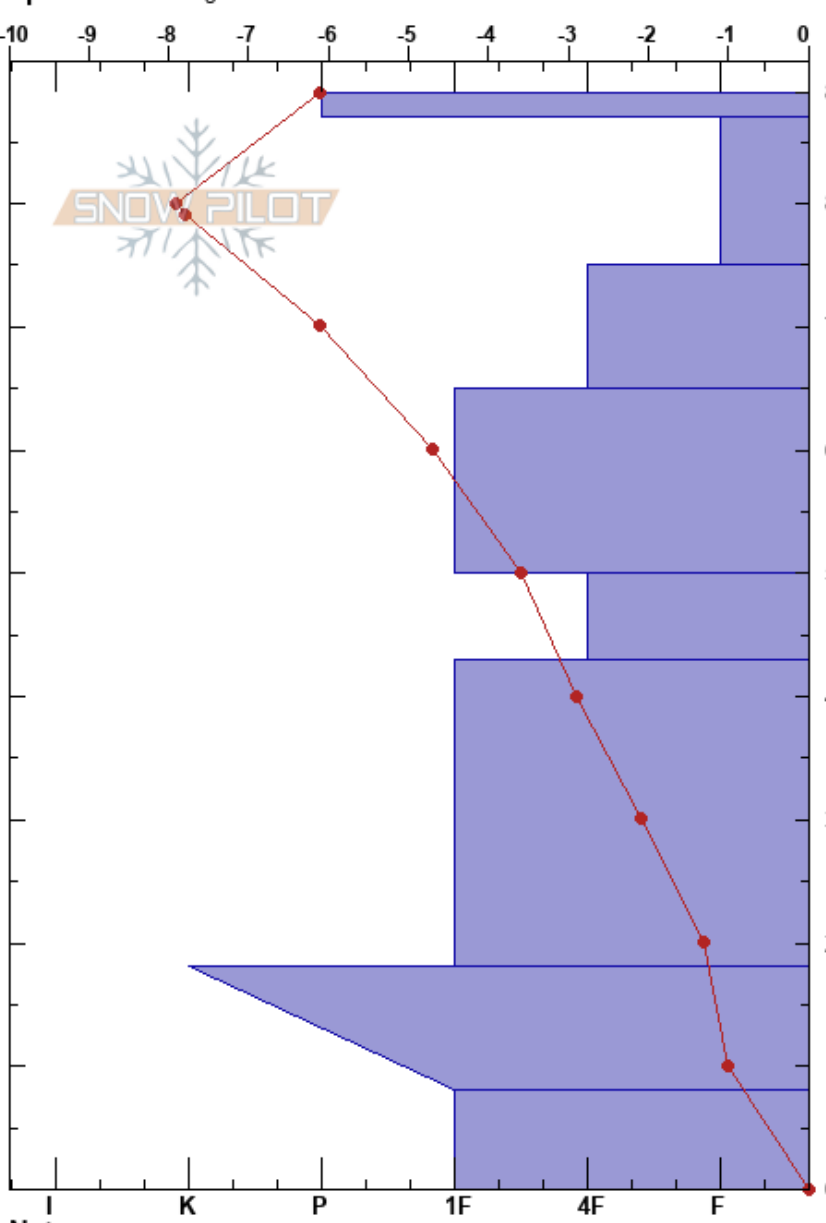

Wx plot 20221216 week
 Monashee
 BC
 Elevation: 2022 m
 Aspect: E
 Specifics: Pit dug in a Ski Area

Taylor Wilson
 16/12/2022 - 10:30
 Co-ord: 49.74222N, -118.92462W
 Slope Angle:
 Wind Loading:

Stability: **HS:89**
 Air Temperature: -4.6°C PF: 35
 Sky Cover: FEW
 Precipitation: NO
 Wind: Calm
 Layer Notes: 18-8cm: Laminated mfcrr with facets

Form	Crystal		ρ kg/m ³	Stability tests & Layer comments
	Size	Moisture		
□ (/)	2-3 (0.5)			
/ (□)	2-3 (1.5)			← CT6, RP @84cm
□	0.5-1			← CT24, RP @72cm
□	1			
□	1			
□	1			
⊙ (□)	(2.5)			18-8cm: Laminated mfcrr with facets
□	1-2			← ECTX