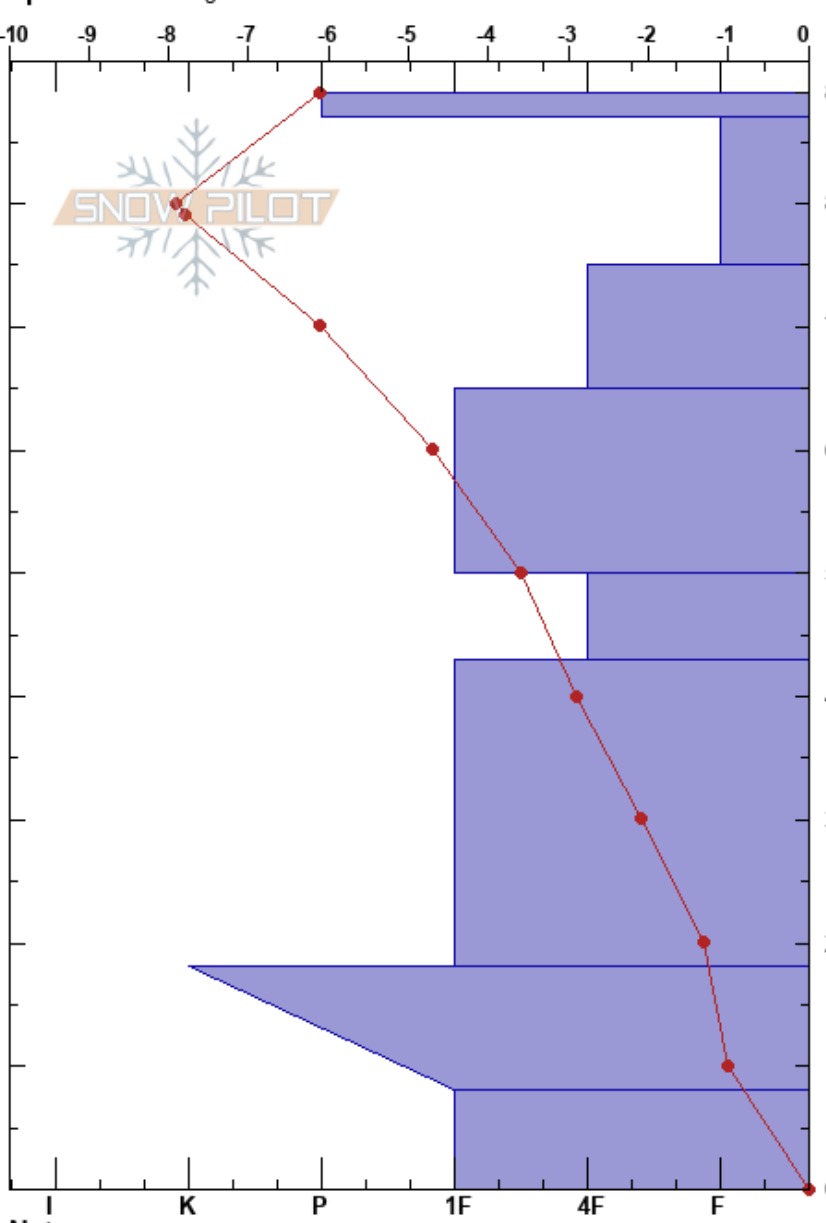

Wx plot 20221216 week
 Monashee
 BC
 Elevation: 2022 m
 Aspect: E
 Specifics: Pit dug in a Ski Area

Taylor Wilson
 16/12/2022 - 10:30
 Co-ord: 49.74222N, -118.92462W
 Slope Angle:
 Wind Loading:

Stability: **HS:89**
 Air Temperature: -4.6°C PF: 35
 Sky Cover: FEW
 Precipitation: NO
 Wind: Calm
 Layer Notes: 18-8cm: Laminated mfcrr with facets

Form	Crystal		ρ kg/m ³	Stability tests & Layer comments
	Size	Moisture		
□ (/)	2-3 (0.5)			
/ (□)	2-3 (1.5)			←CT6, RP @84cm
□	0.5-1			←CT24, RP @72cm
□	1			
□	1			
□	1			
⊙ (□)	(2.5)			18-8cm: Laminated mfcrr with facets
□	1-2			←ECTX