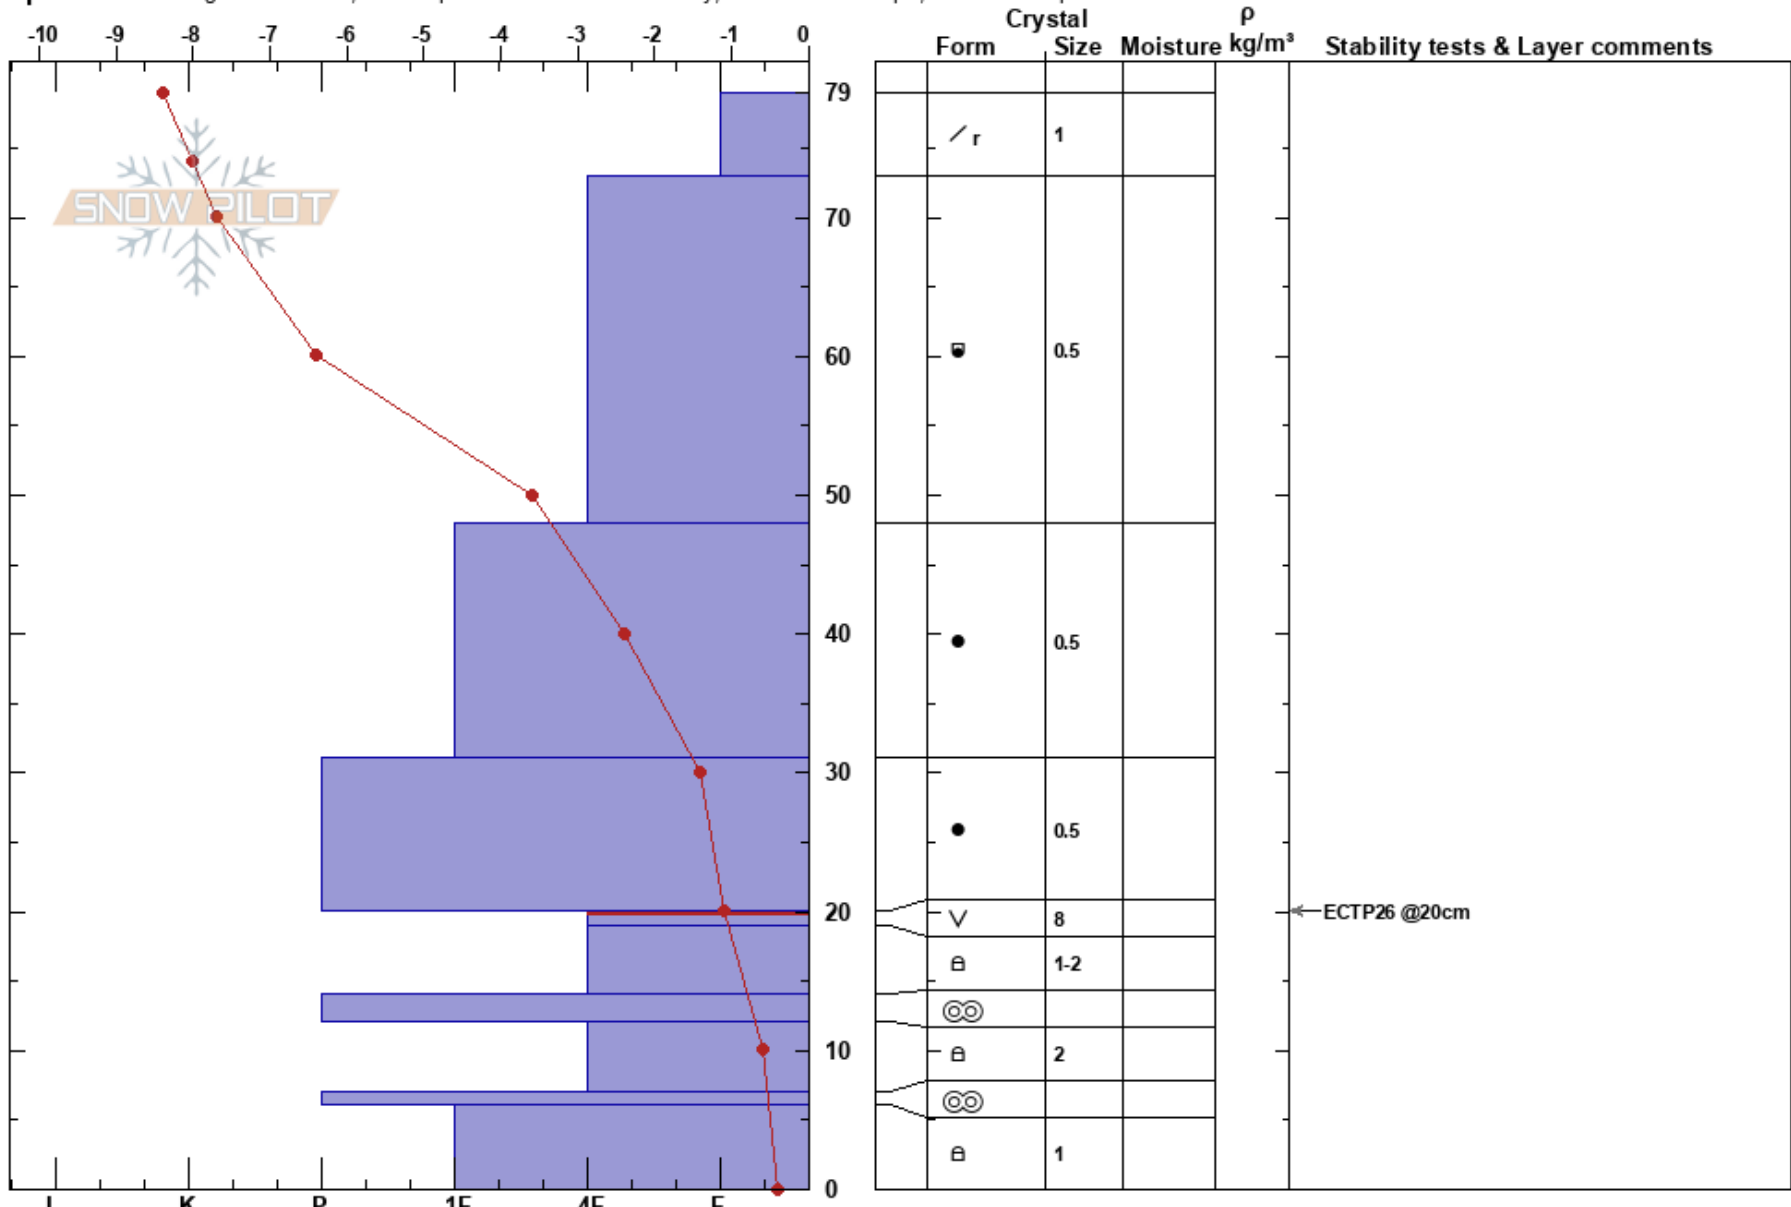

Meadows Right
 Silver Valley Area
 ID
 Elevation: 5500 ft
 Aspect: NW

Drew Mahan
 12/16/2022 - 11:00am
 Co-ord:
 Slope Angle: 29°
 Wind Loading: no

Stability: Fair
 Air Temperature: -9.7°C
 Sky Cover: X
 Precipitation: S-1
 Wind: SW Light Breeze

HS: 79
 PF: 20
 PS: 60
 20-19cm: Problematic layer

Specifics: Pit dug in a Ski Area; Pit is representative of backcountry; Ski tracks on slope; We skied slope

Notes: Ground=scree