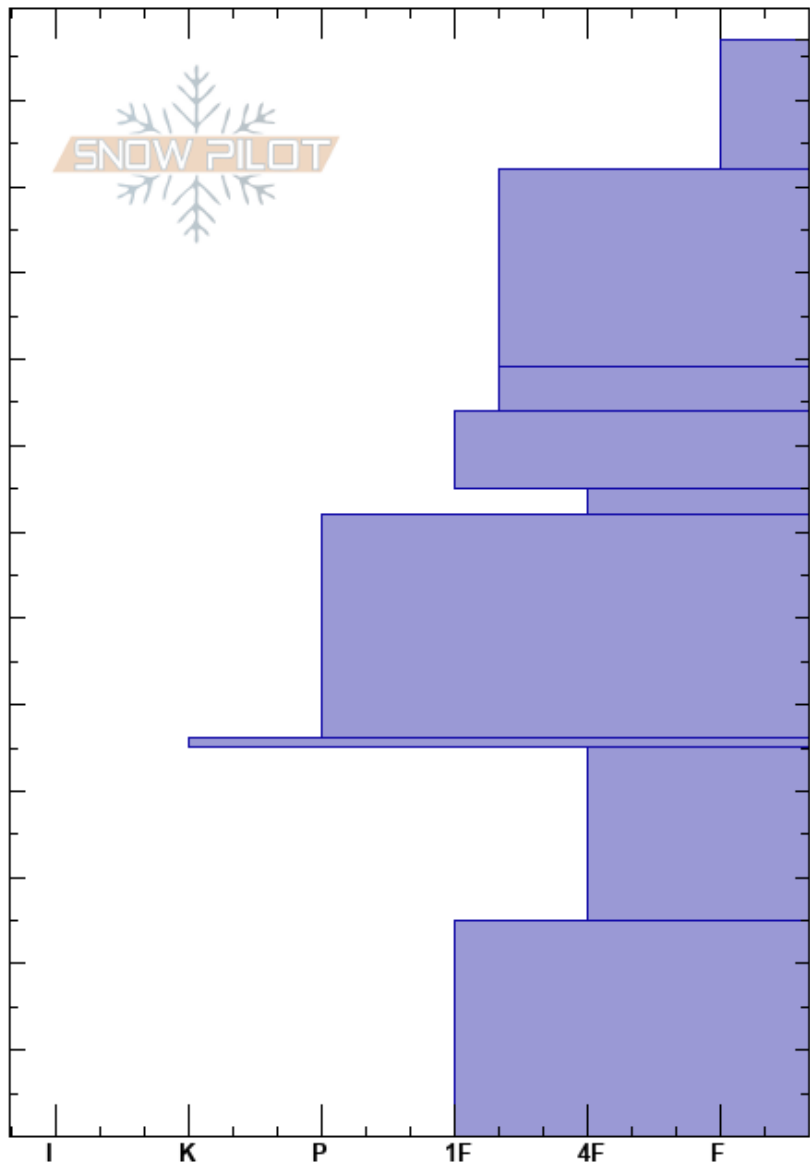

Eagle Run
 Wasatch Range
 UT
 Elevation: 10490 ft
 Aspect: 113°

Zach Thompson
 12/16/2022 - 11:00am
 Co-ord: 40.56031N, -111.59705E
 Slope Angle: 25°
 Wind Loading:

Stability: Poor
 Air Temperature: 15°F
 Sky Cover: CLR
 Precipitation: NO
 Wind: Calm
 HS: 127
 PF: 40
 PS: 25
 45-25cm: Problematic layer

Specifics: Collapsing, localized; Recent avalanche activity on similar slopes

Crystal Form	Crystal Size	Moisture	ρ kg/m ³	Stability tests & Layer comments
⊗ (□)	5			
⊗ ⊗	1			← ECTP23 @45cm
□	2			
				← ECTX