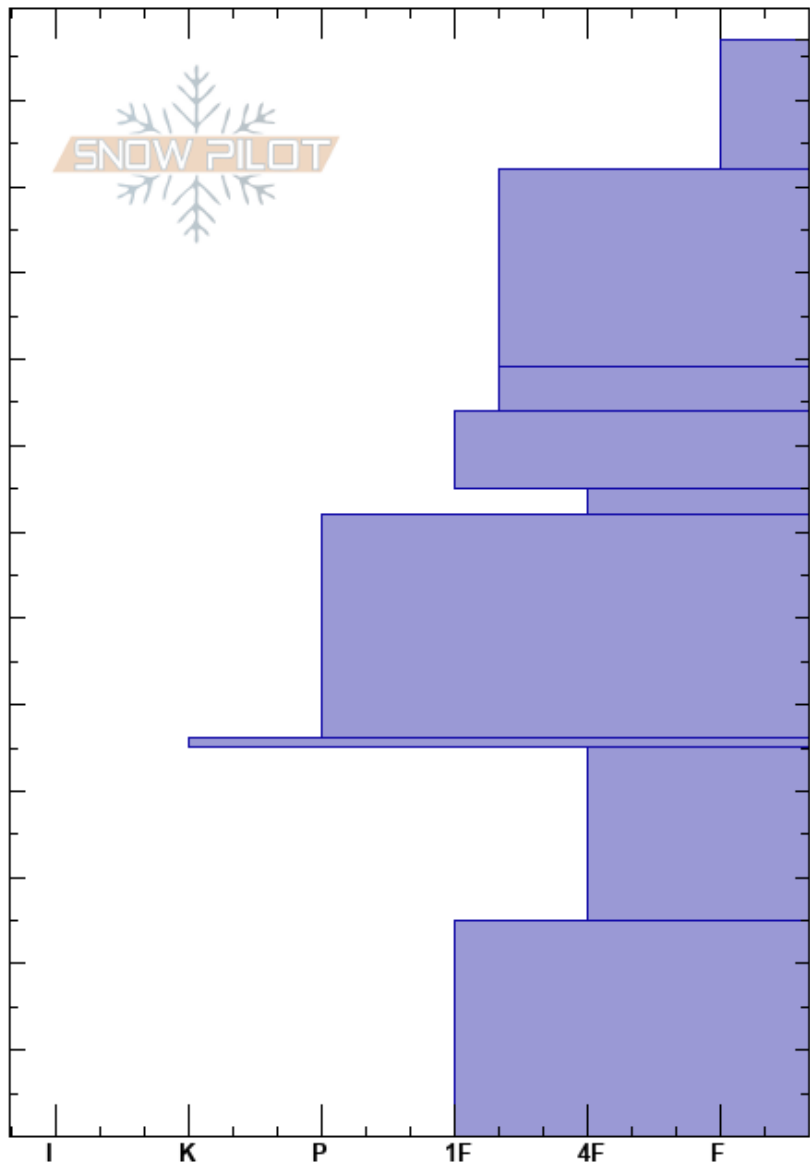

Eagle Run
 Wasatch Range
 UT
 Elevation: 10490 ft
 Aspect: 113°

Zach Thompson
 12/16/2022 - 11:00am
 Co-ord: 40.56031N, -111.59705E
 Slope Angle: 25°
 Wind Loading:

Stability: Poor
 Air Temperature: 15°F
 Sky Cover: CLR
 Precipitation: NO
 Wind: Calm
 HS: 127
 PF: 40
 PS: 25
 45-25cm: Problematic layer

Specifics: Collapsing, localized; Recent avalanche activity on similar slopes

Crystal Form	Crystal Size	Moisture	ρ kg/m ³	Stability tests & Layer comments
⊗ (□)	5			
⊗⊗	1			← ECTP23 @45cm
□	2			
				← ECTX