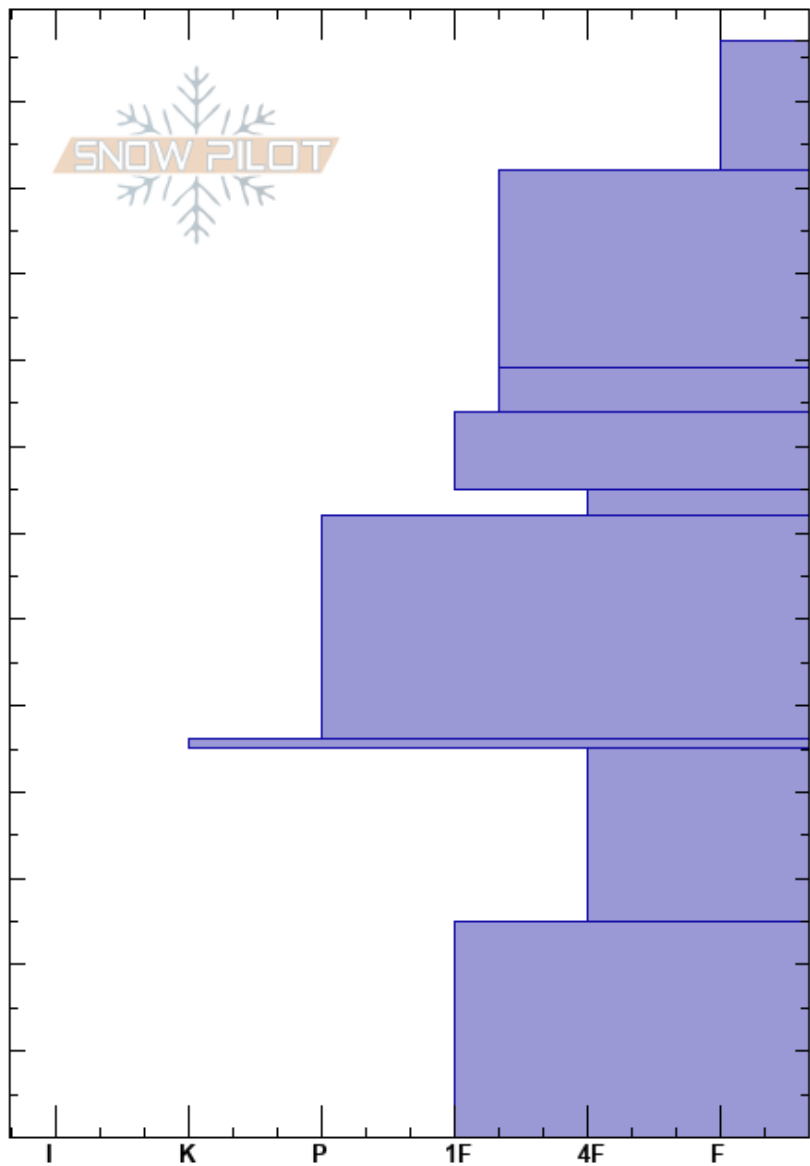

Eagle Run
 Wasatch Range
 UT
 Elevation: 10490 ft
 Aspect: 113°

Zach Thompson
 12/16/2022 - 11:00am
 Co-ord: 40.56031N, -111.59705E
 Slope Angle: 25°
 Wind Loading:

Stability: Poor
 Air Temperature: 15°F
 Sky Cover: CLR
 Precipitation: NO
 Wind: Calm
 HS: 127
 PF: 40
 PS: 25
 45-25cm: Problematic layer

Specifics: Collapsing, localized; Recent avalanche activity on similar slopes

Crystal Form	Crystal Size	Moisture	ρ kg/m ³	Stability tests & Layer comments
⊗ (□)	5			
⊗ ⊗	1			← ECTP23 @45cm
□	2			
				← ECTX