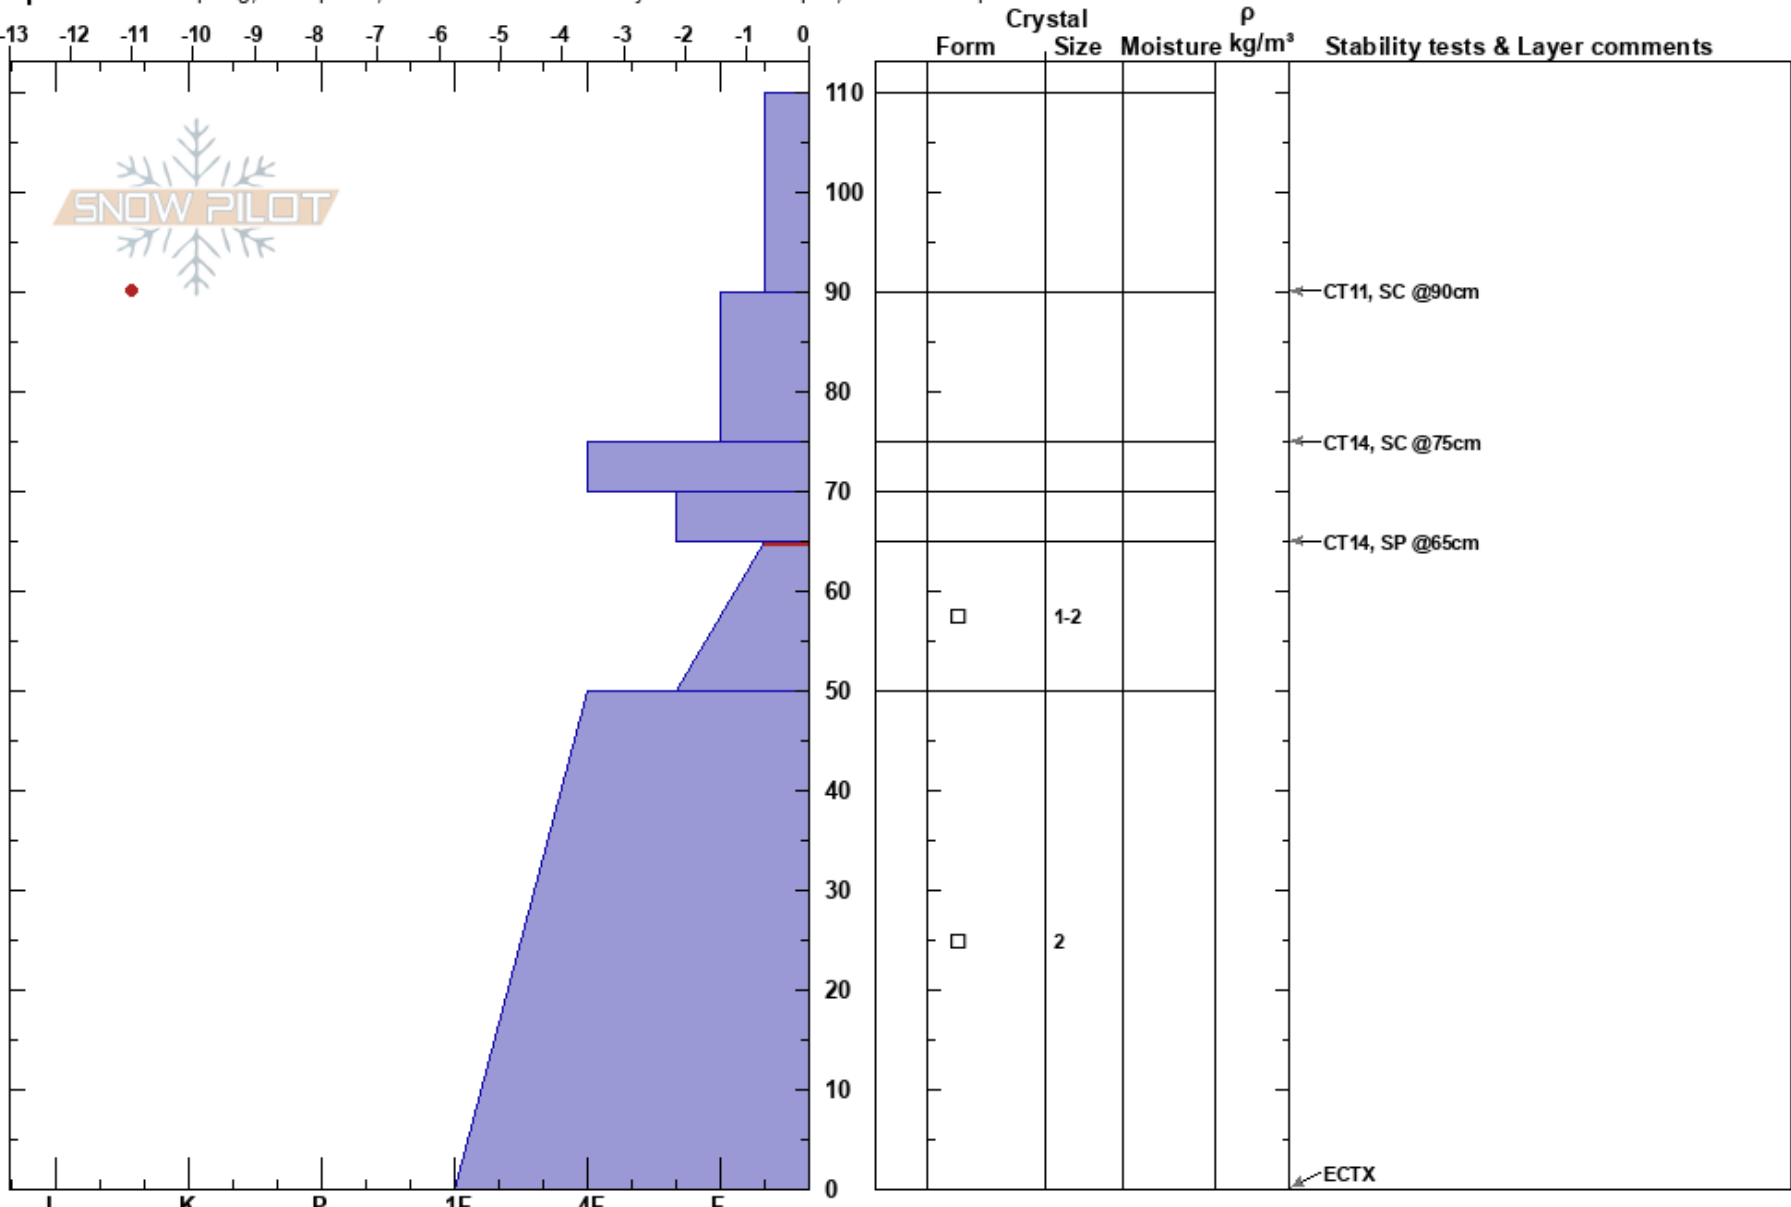

Terrace Run
 Central Wasatch
 UT
 Elevation: 9667 ft
 Aspect: 270°

Patrick McDermott
 12/16/2022 - 9:00am
 Co-ord: 40.49944N, -111.60446W
 Slope Angle: 27°
 Wind Loading: no

Stability: Fair
 Air Temperature: -18°C
 Sky Cover: CLR
 Precipitation: NO
 Wind: Calm
 HS: 110
 PF: 20
 PS: 100
 65-50cm: Problematic layer

Specifics: Collapsing, widespread; Recent avalanche activity on different slopes; We skied slope

Notes: w Mike Morris