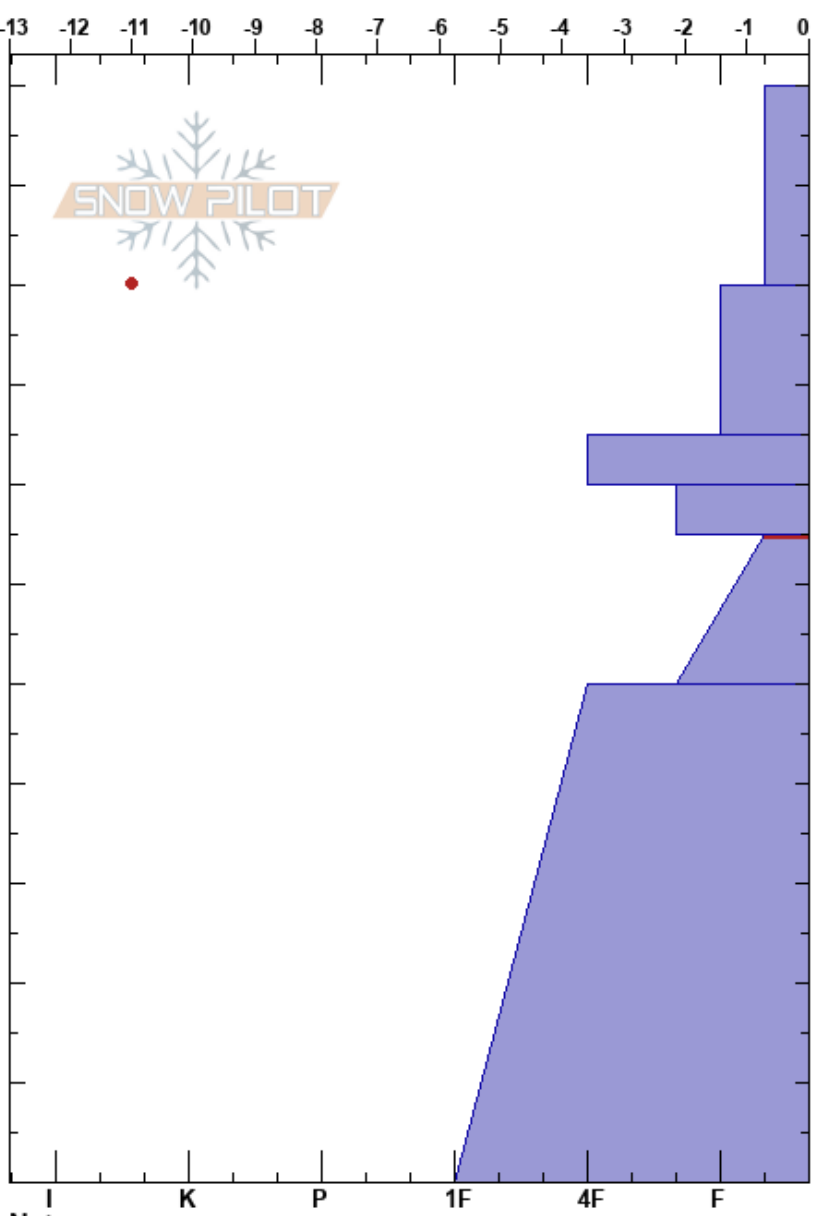

Terrace Run
 Central Wasatch
 UT
 Elevation: 9667 ft
 Aspect: 270°

Patrick McDermott
 12/16/2022 - 9:00am
 Co-ord: 40.49944N, -111.60446W
 Slope Angle: 27°
 Wind Loading: no

Stability: Fair
 Air Temperature: -18°C
 Sky Cover: CLR
 Precipitation: NO
 Wind: Calm
 HS: 110
 PF: 20
 PS: 100
 65-50cm: Problematic layer

Specifics: Collapsing, widespread; Recent avalanche activity on different slopes; We skied slope

Height (cm)	Crystal		Moisture	ρ kg/m ³	Stability tests & Layer comments
	Form	Size			
110					
100					
90					← CT11, SC @90cm
80					
70					← CT14, SC @75cm
65					← CT14, SP @65cm
60	□	1-2			
50					
40					
30					
20	□	2			
10					
0					← ECTX