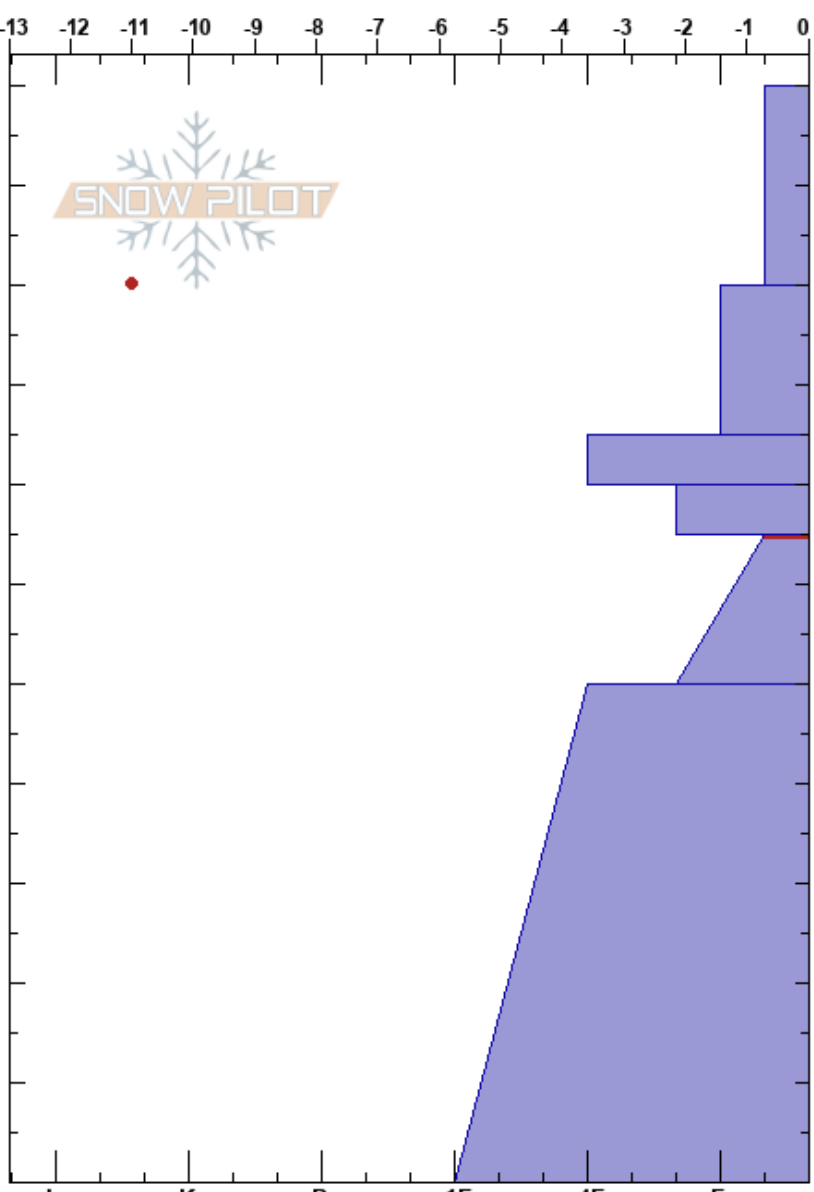

Terrace Run
 Central Wasatch
 UT
 Elevation: 9667 ft
 Aspect: 270°

Patrick McDermott
 12/16/2022 - 9:00am
 Co-ord: 40.49944N, -111.60446W
 Slope Angle: 27°
 Wind Loading: no

Stability: Fair
 Air Temperature: -18°C
 Sky Cover: CLR
 Precipitation: NO
 Wind: Calm
 HS: 110
 PF: 20
 PS: 100
 65-50cm: Problematic layer

Specifics: Collapsing, widespread; Recent avalanche activity on different slopes; We skied slope

Crystal Form	Crystal Size	Moisture	ρ kg/m ³	Stability tests & Layer comments
				← CT11, SC @90cm
				← CT14, SC @75cm
				← CT14, SP @65cm
□	1-2			
□	2			
				← ECTX