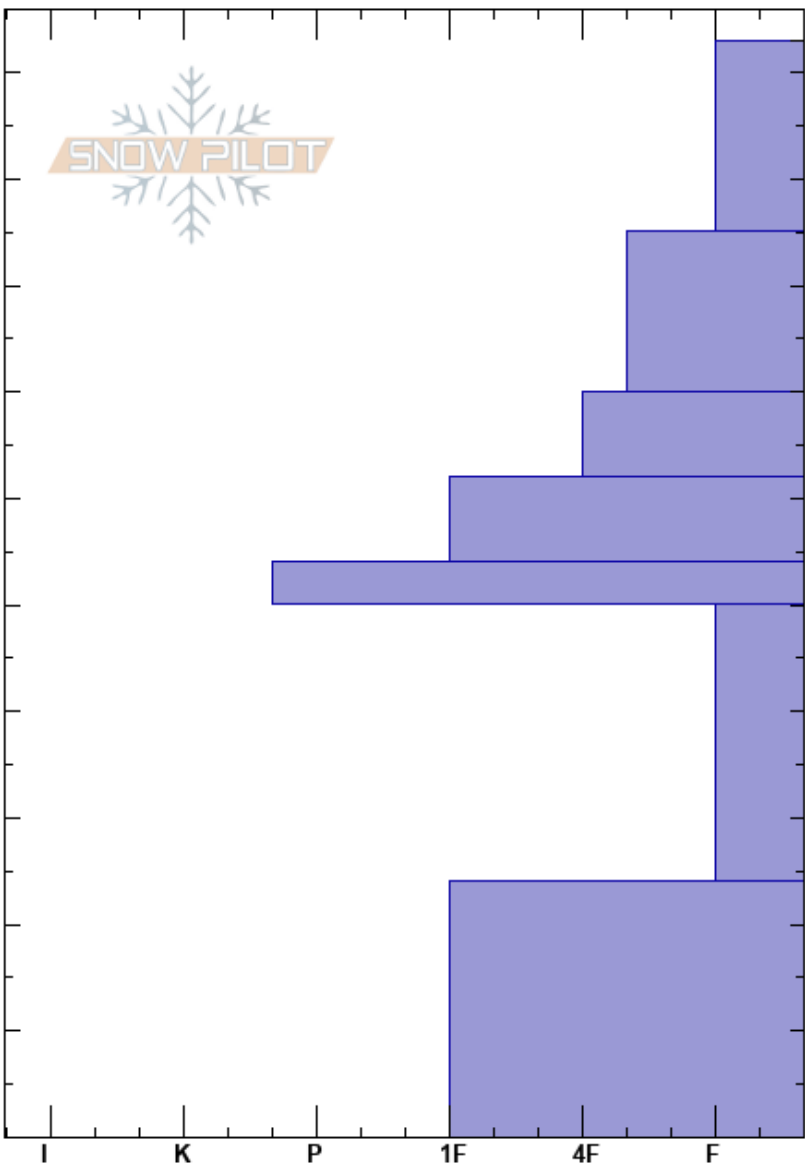

Bonehead
 Wasatch Range
 UT
 Elevation: 9450 ft
 Aspect: 197°
 Specifics:

Zach Thompson
 12/16/2022 - 10:00am
 Co-ord:
 Slope Angle: 24°
 Wind Loading:

Stability:
 Air Temperature: 15°F
 Sky Cover: CLR
 Precipitation: NO
 Wind: Calm
 HS: 103
 PF: 80
 PS: 30
 50-24cm: Problematic layer

Crystal Form	Crystal Size	Moisture	ρ kg/m ³	Stability tests & Layer comments
△	4			← CT23, RP @70cm
□	3			
				← ECTX

Notes: