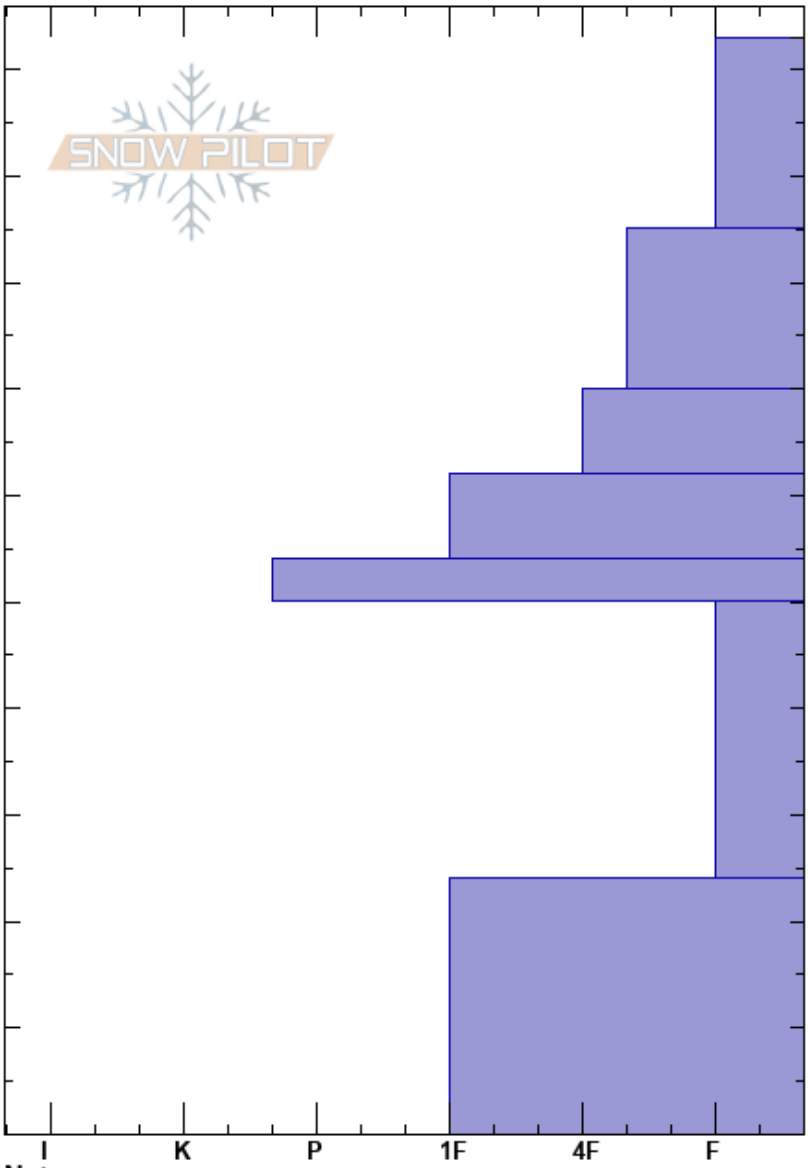

Bonehead
 Wasatch Range
 UT
 Elevation: 9450 ft
 Aspect: 197°
 Specifics:

Zach Thompson
 12/16/2022 - 10:00am
 Co-ord:
 Slope Angle: 24°
 Wind Loading:

Stability:
 Air Temperature: 15°F
 Sky Cover: CLR
 Precipitation: NO
 Wind: Calm
 HS: 103
 PF: 80
 PS: 30
 50-24cm: Problematic layer

Height (ft)	Crystal		Moisture	ρ kg/m ³	Stability tests & Layer comments
	Form	Size			
103					
100					
90					
80					
70	△	4			← CT23, RP @70cm
60					
50					
40	□	3			
30					
20					
10					
0					↙ ECTX