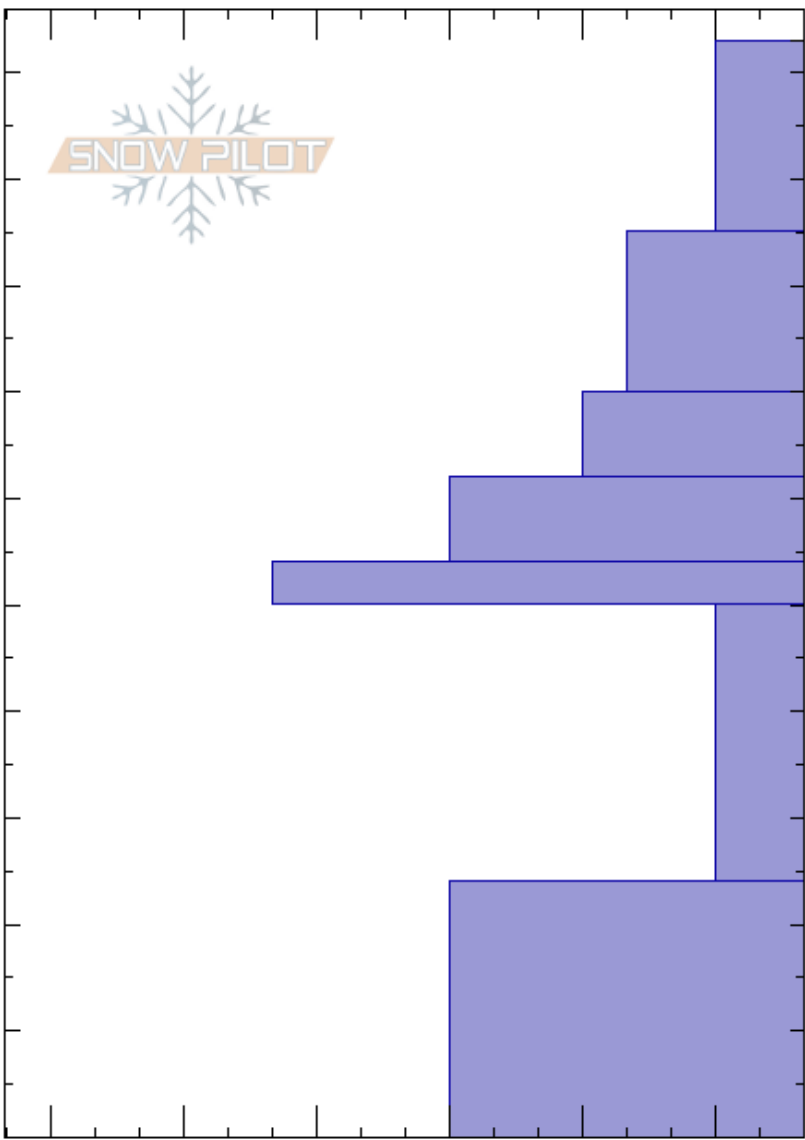

Bonehead
 Wasatch Range
 UT
 Elevation: 9450 ft
 Aspect: 197°
 Specifics:

Zach Thompson
 12/16/2022 - 10:00am
 Co-ord:
 Slope Angle: 24°
 Wind Loading:

Stability:
 Air Temperature: 15°F
 Sky Cover: CLR
 Precipitation: NO
 Wind: Calm
 HS: 103
 PF: 80
 PS: 30
 50-24cm: Problematic layer

Crystal Form	Crystal Size	Moisture	ρ kg/m ³	Stability tests & Layer comments
△	4			← CT23, RP @70cm
□	3			
				← ECTX

Notes: